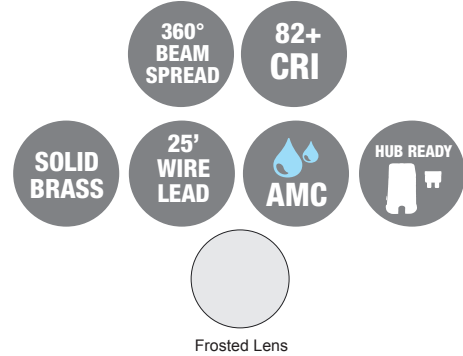

PRODUCT SPECIFICATIONS

PROJECT:	
MODEL #:	
LAMP(S):	
NOTES:	

Specifications:

- Solid brass construction
- Fully articulating brass knuckle
- Specification grade beryllium copper socket
- Premium grade direct burial cable
- Frosted borosilicate lens
- 2W max. LED lamp / 20W max. halogen
- Large Stabilizer mounting stake included
- Weathered brass finish standard
- 15 year warranty

Light Distribution Cones:
N/A

NOTE: Light cones are depicted without supplied lenses. Maximum wattage shown, for all other wattage options please refer to uniquelighting.com/beamspreads.

UL 2108:2004 R12.07
CSA C22.2.9.0-96 (R2006)