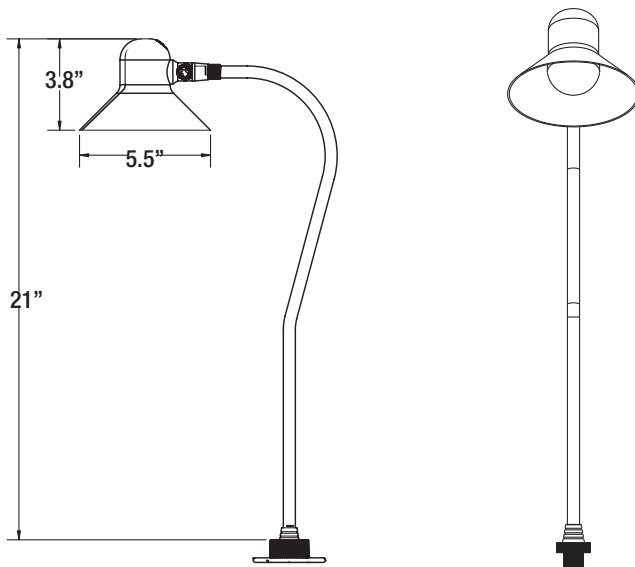

PRODUCT SPECIFICATIONS

PROJECT:	
MODEL #:	
LAMP(S):	
NOTES:	

Specifications:

- Solid brass construction
- Fully articulating brass knuckle
- Specification grade beryllium copper socket
- Premium grade direct burial cable
- Frosted borosilicate lens
- 2W max. LED lamp / 20W max. halogen
- Large Stabilizer mounting stake included
- Weathered brass finish standard
- 15 year warranty

Light Distribution Cones:
N/A

NOTE: Light cones are depicted without supplied lenses. Maximum wattage shown, for all other wattage options please refer to uniquelighting.com/beamspreads.

UL 2108:2004 R12.07
CSA C22.2.9.0-96 (R2006)