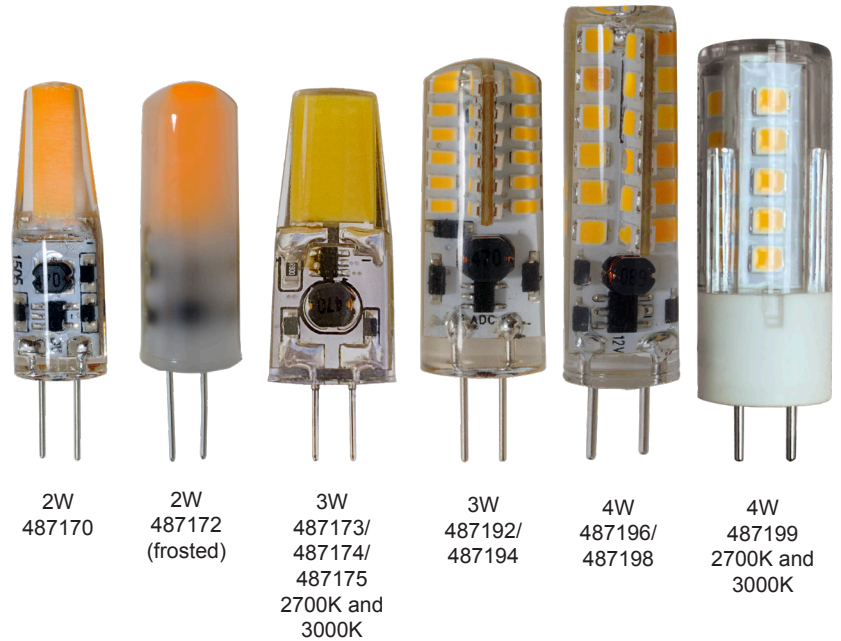

Type:

Model:

Encapsulated Bi-Pin LED Lamps

SPECIFICATIONS

BASE: G4 or GY6.35 bi-pin base.

VOLTAGE: 12V AC/DC.

CRI: 80+

WEATHERPROOF: IP65 (weatherproof)

WARRANTY: Five years.

Encapsulated bi-pin lamps from Dauer offer very durable 360° illumination for deck lights, path lights, step lights, wall washers, and more. Warm and cool white color temperatures and wildlife-safe amber are available. IP65 weatherproof rated. Warrantied for 5 years, average rated life is 25,000 hours.