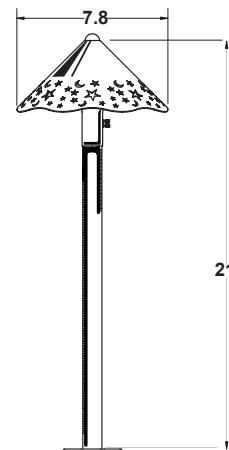

UNIQUE LIGHTING SYSTEMS®

Area Light
Stake Mounted Area Light
Odyssey™ Series

CONSTELLATION: 12V & 24V Brass Area Light

PROJECT:	
TYPE:	
CATALOG NUMBER:	
LAMP(S):	
NOTES:	

FIXTURE ORDERING INFORMATION

Example: CN-24-20 (Constellation, 24 Volt, 20 Watt, 25' Wire Lead, Weathered Brass)

MODEL NAME	VOLTAGE	WATTAGE	WIRE LENGTH	FINISH	OPTIONS
CN	12=12 Volt 24=24 Volt	L1= LED, 1W, 3000K L2= LED, 2W, 3000K 20= 20W Halogen NL= No Lamp	Leave blank for standard 25' length * 0= 3' wire lead * 50= 50' wire lead	leave blank for standard WB finish P= Standard powder coat finishes. List your desired color in the order comments area.	* 6P= Six Pack

NOTE: Pre-lamped LED fixtures are NOT available with 24V lamps. LED fixtures and six pack options are available ONLY with a 25' wire lead. For additional painted finishes or six pack options contact our factory.

Powder Coated Finishes

Tucson Tan	TT
White	WH
Black	BK
Verde Green	VG
Titanium Knight	TK

Standard Finish

Weathered Brass	WB

DIMENSIONS:

FLEX™ Unique Lighting Systems® fixtures are available with LED lamps. Please specify the lamp code when ordering.

* Only available with the NL wattage option.

Unique Lighting Systems® reserves the right to modify the design and/or construction of the fixture shown without further notification.

SPECIFICATIONS

Our Commitment

Unique Lighting Systems' highest commitment is to set the standard for manufacturing innovative and quality products. This commitment is evident through our detailed inspection processes and extensive field testing. From the initial design process of each product, to the final assembly of each custom-made individual part, our manufacturing process accomplishes the highest level of performance and durability carried through to final delivery to the end user. Durable construction and beautiful styling make Unique fixtures the ideal solution for any residential or commercial application. Unique Lighting™ already holds numerous product patents and we are constantly developing innovative ideas to help expand the lighting industry.

Materials

Crafted from extruded brass.

Stem

Brass unibody design provides enclosed, water resistant wireway.

Collar

Extruded brass with brass height adjustment thumb screw.

Shroud

Fully machined star and moon pattern. Reflective powder coat interior.

Lens

Shock resistant, frosted Borosilicate Glass lens.

Lamp

For use with a halogen lamp up to 20W. **FLEX™** Series LED lamps are available in 1W or 2W T3 lamps. LED lamps are available in 3000K color temperatures.

Electrical Requirements

A remote 12V or 24V transformer required, may be ordered separately from Unique Lighting Systems®. Voltage range for 12V halogen lamps is 10.8V to 12V. Voltage range for 24V halogen lamps is 21.6V to 24V. Voltage range for 12V **FLEX™** Series LED lamps is 10V-18V.

Socket

Specification grade, beryllium copper lamp holder. GU5.3 base.

Wiring

Exclusive UF Intelli-Flex wire with anti-moisture migration connections.

Mounting Stake

Standard mounting stake is injection molded PVC with a ½" NPS threaded female fitting.

Finish

Exclusive Weathered Brass finish is standard. Unique™ Lightings' Weathered Brass finish is a "living finish" and will naturally patina and change over time. Polyester powder coat finishes are also available (see chart above).

Warranty

The Odyssey Family of products from Unique Lighting Systems® carries a limited lifetime warranty against manufacturer's defects.

Manufacturing

Manufactured to ISO 9001-2008 Quality standard.

UL 2108:2004 R12.07
CSA C22.2.9.0-96 (R2006)