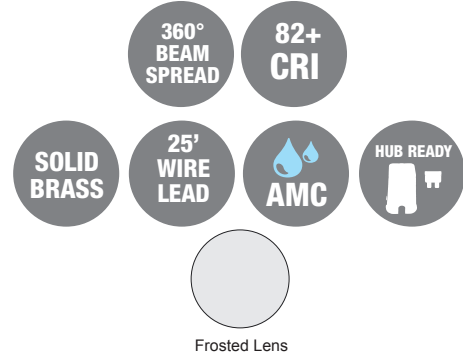

PRODUCT SPECIFICATIONS

PROJECT:	
MODEL #:	
LAMP(S):	
NOTES:	

C8= (Std.) 24" Overall height
 C812= 16" Overall height
 C824= 28" Overall height
 C836= 40" Overall height
 C848= 52" Overall height

Specifications:

- Solid brass construction
- Machined brass collar
- High temperature double o-ring retention collar
- Specification grade beryllium copper socket
- Premium grade direct burial cable
- Frosted borosilicate lens
- 2W max. LED lamp / 20W max. halogen
- Large Stabilizer mounting stake included
- Weathered brass finish standard
- Limited lifetime warranty