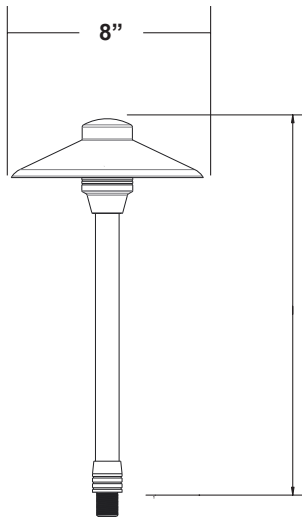

PRODUCT SPECIFICATIONS

PROJECT:	
MODEL #:	
LAMP(S):	
NOTES:	

C8= (Std.) 24" Overall height
 C812= 16" Overall height
 C824= 28" Overall height
 C836= 40" Overall height
 C848= 52" Overall height

Specifications:

- Solid brass construction
- Machined brass collar
- High temperature double o-ring retention collar
- Specification grade beryllium copper socket
- Premium grade direct burial cable
- Frosted borosilicate lens
- 2W max. LED lamp / 20W max. halogen
- Large Stabilizer mounting stake included
- Weathered brass finish standard
- Limited lifetime warranty

Light Distribution Cones:
 N/A

NOTE: Light cones are depicted without supplied lenses. Maximum wattage shown, for all other wattage options please refer to uniquelighting.com/beamspreads.

UL 2108:2004 R12.07
 CSA C22.2.9.0-96 (R2006)