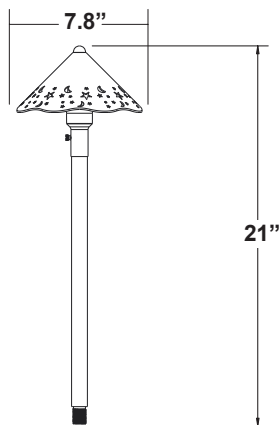

## Specifications:

- Solid copper construction
- Slip-on collar
- Specification grade beryllium copper socket
- Premium grade direct burial cable
- Frosted borosilicate lens
- 2W max. LED lamp / 20W max. halogen
- Large Stabilizer mounting stake included
- Natural copper finish standard
- 15 year warranty

## Light Distribution Cones

N/A

**NOTE:** Light cones are depicted without supplied lenses. Maximum wattage shown, for all other wattage options please refer to [uniquelighting.com/beamspreads](http://uniquelighting.com/beamspreads).