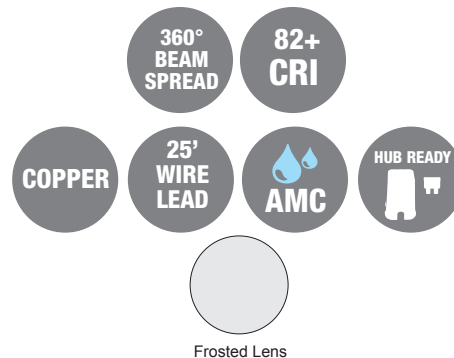

## Specifications:

- Solid copper construction
- Slip-on collar
- Specification grade beryllium copper socket
- Premium grade direct burial cable
- Frosted borosilicate lens
- 2W max. LED lamp / 20W max. halogen
- Large Stabilizer mounting stake included
- Natural copper finish standard
- 15 year warranty