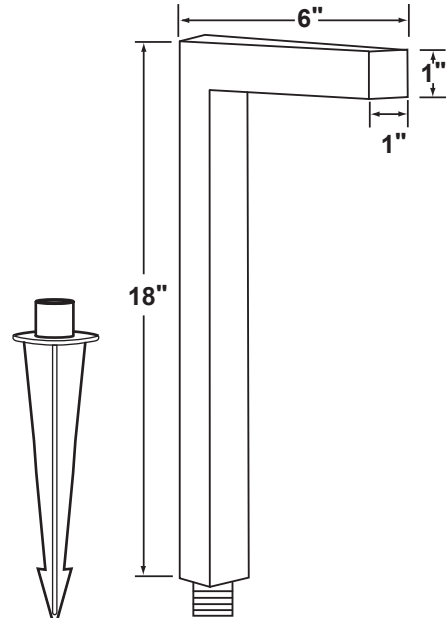

SPECIFICATION SHEET

PRODUCT # : CL-717B-SI

•Path Lights

•Solid Brass

Fixture Specifications:

Housing: Corrosion resistant Solid Brass "L" shaped design

Stem: Solid brass pipe with 1/2" NPT on bottom

Finish: **SI- Silver Plated.** Natural toning process. AB finish will vary due to artistic process. Also available in **AB**, and **GM** finishes.

Lens: High impact, sandblasted, heat resistant clear glass. Extra frosted and linear lenses included.

Socket: Top grade fixed ceramic bi-pin socket. Easy tool-free lamp access.

Lamp: Designed to use a 12V, T3 LED lamp only. Available with no lamp or in LED (2W or 2.5W). See the Lamp Guide below for more information. Not to be used with halogen/xenon lamps.

Wiring: Fixture is prewired with a 3ft, 18-2 direct burial cord. Wire connector sold separately. Universal connector (**CX-839**), silicone filled wire nut (**CX-854**) or quick locking wire connector (**CX-LOC**) are available from Corona Lighting.

Mounting Spike: Standard injection molded spike with 1/2" NPT threaded female hub.

Electrical Notes: A remote 12V transformer is required. Options are available from Corona Lighting. Voltage range for LED lamps are 8V-21V. Proper grease/lubricant is suggested on threaded parts during installation process.

Warranty: Limited lifetime warranty on fixture housing against manufacturer's defects.

AVAILABLE LED LAMPS (Corona LED lamps have a five (5) year limited warranty against manufacturer's defects)

LAMP NUMBER	WATTS	BEAM		COLOR & TEMP.	RATED HOURS	HALOGEN EQUIVALENT
		SPREAD	LUMEN			
L-EDT3-2W	2	360°	200	2700K	25,000	20 Watt
L-EDT3-2.5W	2.5	180°	240	2700K	25,000	35 Watt
L-EDT3-2W-3K	2	360°	210	3000K	25,000	20 Watt
L-EDT3-2.5W-3K	2.5	180°	250	3000K	25,000	35 Watt
L-EDT3-AM*	2	360°	170	2000K	25,000	20 Watt

* AM- Amber color
For more additional Lamps, and accessories visit Coronalighting.com

JOB INFORMATION

TYPE: _____ DATE: _____

JOB NAME & ADDRESS: _____

PRODUCT #: _____

TOTAL QUANTITY: _____

LAMP TYPE & WATTAGE: _____

TRANSFORMER: _____

CONTRACTOR: _____

SPECIFIER: _____

• When ordering LED lamp with a fixture your part number should follow the format below:

• **CL** - **product #** - **lamp** - **wattage**

CL - 717B-SI - **L-EDT3** - **2W-3K**

Example: CL-717B-SI-L-EDT3-2W-3K

• Corona Lighting reserves the right to make any change and/or improvement to the design and construction of this fixture without further notification.