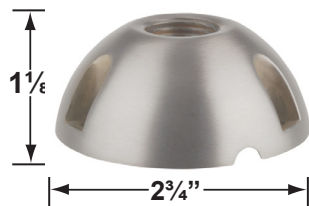

CX-709B-SI