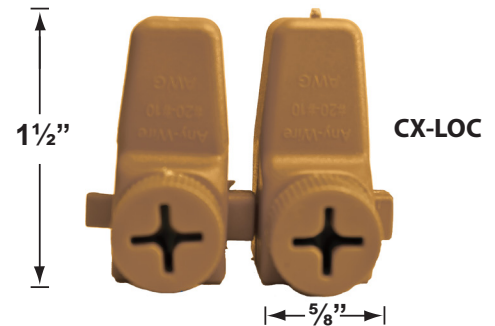

### Ground Spikes

- CX-642-BK 8.5" ABS Spike, 1/2" NPT, **Black**
- CX-642-BZ 8.5" ABS Spike, 1/2" NPT, **Bronze**
- CX-643-BZ 8.5" ABS Spike, 1/2" NPT, **Bronze**

**CX-647-BK**

- CX-646-BK 8" ABS Spike, 1/2" NPT, **Black**
- CX-646-BR 8" ABS Spike, 1/2" NPT, **Natural Brass**
- CX-646-SS 8" ABS Spike, 1/2" NPT, **Stainless Steel**
- CX-647-BK 10.5" Heavy Duty ABS Spike, 1/2" NPT, **Black**

### Cable Connectors

- CX-854 Direct Burial Silicone Filled Wire Nut, **Tan**
- CX-858 Speedy Cable Connector, Supply Cable up to 10-2, **Black**
- CX-839 Universal cable connector, Supply cable up to 8-2, one/Pack **Black**
- CX-LOC Quick-Locking Silicone Filled Wire Connector, 25 Sets (50 per Pack)