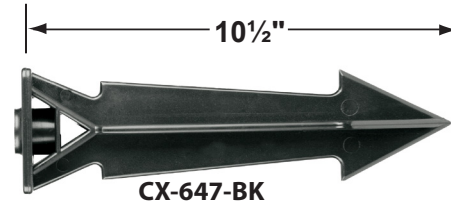

Ground Spikes

- CX-642-BK 8.5" ABS Spike, 1/2" NPT, **Black**
- CX-642-BZ 8.5" ABS Spike, 1/2" NPT, **Bronze**
- CX-643-BZ 8.5" ABS Spike, 1/2" NPT, **Bronze**

CX-647-BK

- CX-646-BK 8" ABS Spike, 1/2" NPT, **Black**
- CX-646-BR 8" ABS Spike, 1/2" NPT, **Natural Brass**
- CX-646-SS 8" ABS Spike, 1/2" NPT, **Stainless Steel**
- CX-647-BK 10.5" Heavy Duty ABS Spike, 1/2" NPT, **Black**

Cable Connectors

- CX-854 Direct Burial Silicone Filled Wire Nut, **Tan**
- CX-858 Speedy Cable Connector, Supply Cable up to 10-2, **Black**
- CX-839 Universal cable connector, Supply cable up to 8-2, one/Pack **Black**
- CX-LOC Quick-Locking Silicone Filled Wire Connector, 25 Sets (50 per Pack)