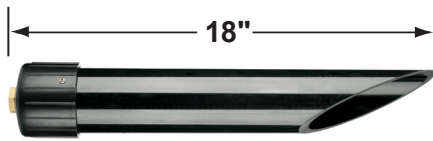

PRODUCT # : CL-717B-SI

•Path Lights

•Solid Brass

Mounting Pedestals

- CX-601-BK 1" PVC Mounting Pedestal, 1/2" NPT, **Black**
- CX-601-VG 1" PVC Mounting Pedestal, 1/2" NPT, **Verde Green**
- CX-602-BK 2" PVC Mounting Pedestal, 1/2" NPT, **Black**
- CX-602-VG 2" PVC Mounting Pedestal, 1/2" NPT, **Verde Green**
- CX-603-BK 3" PVC Mounting Pedestal, 1/2" NPT Female Brass Hub on top, **Black**
- CX-603-VG 3" PVC Mounting Pedestal, 1/2" NPT Female Brass Hub on top, **Verde Green**

CX-603-BK

- CX-604-BK 1" PVC Adjustable Mounting Pedestal, 1/2" NPT, **Black**
- CX-621-BK 1" PVC Cap, 1/2" NPT, **Black**
- CX-621-VG 1" PVC Cap, 1/2" NPT, **Verde Green**
- CX-622-BK 2" PVC Cap, 1/2" NPT, **Black**
- CX-622-VG 2" PVC Cap, 1/2" NPT, **Verde Green**
- CX-624-BK 3" PVC Cap, 1/2" NPT Female Brass Hub, **Black**
- CX-624-VG 3" PVC Cap, 1/2" NPT Female Brass Hub, **Verde Green**

Mounting Canopies

- CX-705B-SI Brass Flat Canopy, 1/2" NPT, **Silver Plated**
- CX-709B-SI Brass Raised Canopy, 1/2" NPT, **Silver Plated**