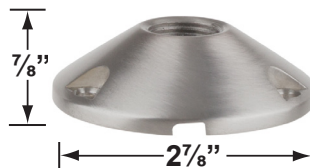

CX-705B-SI