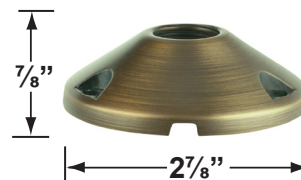

Mounting Risers

- CX-682B-AB 6" Brass Riser, ½" NPT Male/Female, **Antique Bronze**
- CX-683B-AB 12" Brass Riser, ½" NPT Male/Female, **Antique Bronze**
- CX-684B-AB 18" Brass Riser, ½" NPT Male/Female, **Antique Bronze**
- CX-685B-AB 24" Brass Riser, ½" NPT Male/Female, **Antique Bronze**

CX-682B-AB 6"

CX-683B-AB 12"

CX-684B-AB 18"

CX-685B-AB 24"

CX-705B-AB

Cable Connectors

- CX-854 Direct Burial Silicone Filled Wire Nut, **Tan**
- CX-858 Speedy Cable Connector, Supply Cable up to 10-2, **Black**
- CX-839 Universal cable connector, Supply cable up to 8-2, one/Pack **Black**
- CX-LOC Quick-Locking Silicone Filled Wire Connector, 25 Sets (50 per Pack)