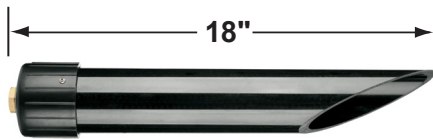

PRODUCT # : CL-717B-AB

•Path Lights

•Cast Brass

Mounting Pedestals

- CX-601-BK 1" PVC Mounting Pedestal, ½" NPT, **Black**
- CX-601-VG 1" PVC Mounting Pedestal, ½" NPT, **Verde Green**
- CX-602-BK 2" PVC Mounting Pedestal, ½" NPT, **Black**
- CX-602-VG 2" PVC Mounting Pedestal, ½" NPT, **Verde Green**
- CX-603-BK 3" PVC Mounting Pedestal, ½" NPT Female Brass Hub on top, **Black**
- CX-603-VG 3" PVC Mounting Pedestal, ½" NPT Female Brass Hub on top, **Verde Green**

CX-603-BK

- CX-604-BK 1" PVC Adjustable Mounting Pedestal, ½" NPT, **Black**
- CX-621-BK 1" PVC Cap, ½" NPT, **Black**
- CX-621-VG 1" PVC Cap, ½" NPT, **Verde Green**
- CX-622-BK 2" PVC Cap, ½" NPT, **Black**
- CX-622-VG 2" PVC Cap, ½" NPT, **Verde Green**
- CX-624-BK 3" PVC Cap, ½" NPT Female Brass Hub, **Black**
- CX-624-VG 3" PVC Cap, ½" NPT Female Brass Hub, **Verde Green**

Mounting Canopies

- CX-705B-AB Brass Flat Canopy, ½" NPT, **Antique Bronze**
- CX-709B-AB Brass Raised Canopy, ½" NPT, **Antique Bronze**
- CX-718B-AB 5" Brass Canopy, 3-Hole ½" NPT, **Antique Bronze**