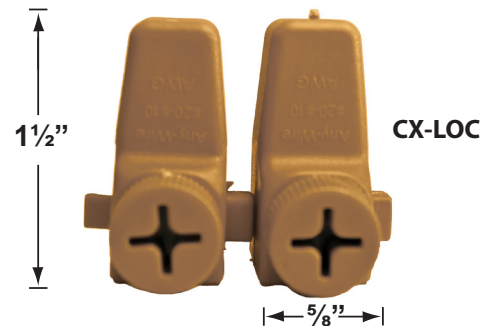

SPECIFICATION SHEET

PRODUCT # : CL-717B-AB

•Path Lights

•Solid Brass

Fixture Specifications:

Housing: Corrosion resistant Solid Brass "L" shaped design

Stem: Solid brass pipe with 1/2" NPT on bottom

Finish: **AB- Antique Bronze.** Natural toning process. AB finish will vary due to artistic process. Also available in **GM**, and **SI** finishes.

Mounting Risers

- CX-682B-AB 6" Brass Riser, ½" NPT Male/Female, **Antique Bronze**
- CX-683B-AB 12" Brass Riser, ½" NPT Male/Female, **Antique Bronze**
- CX-684B-AB 18" Brass Riser, ½" NPT Male/Female, **Antique Bronze**
- CX-685B-AB 24" Brass Riser, ½" NPT Male/Female, **Antique Bronze**

CX-682B-AB 6"

CX-683B-AB 12"

CX-684B-AB 18"

CX-685B-AB 24"

CX-705B-AB

Cable Connectors

- CX-854 Direct Burial Silicone Filled Wire Nut, **Tan**
- CX-858 Speedy Cable Connector, Supply Cable up to 10-2, **Black**
- CX-839 Universal cable connector, Supply cable up to 8-2, one/Pack **Black**
- CX-LOC Quick-Locking Silicone Filled Wire Connector, 25 Sets (50 per Pack)