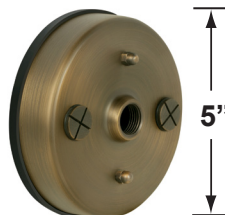

CX-718B-AB