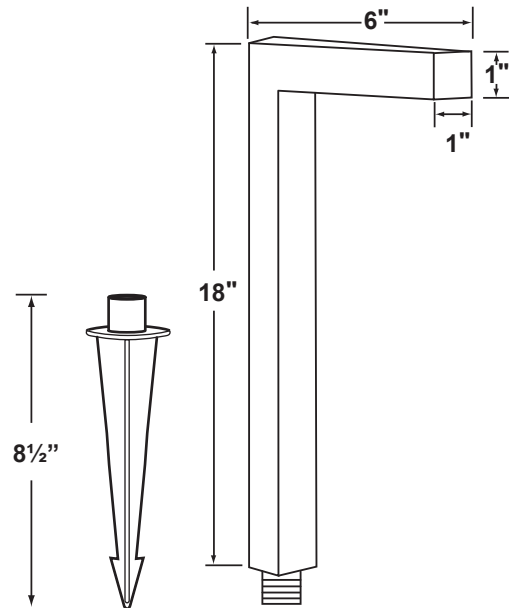

SPECIFICATION SHEET

PRODUCT # : CL-717B-AB

•Path Lights

•Solid Brass

Fixture Specifications:

Housing: Corrosion resistant Solid Brass "L" shaped design

Stem: Solid brass pipe with 1/2" NPT on bottom

Finish: **AB- Antique Bronze.** Natural toning process. AB finish will vary due to artistic process. Also available in **GM**, and **SI** finishes.

Lens: High impact, sandblasted, heat resistant clear glass. Extra frosted and linear lenses included.

Socket: Top grade fixed ceramic bi-pin socket. Easy tool-free lamp access.

Lamp: Designed to use a 12V, T3 LED lamp only. Available with no lamp or in LED (2W or 2.5W). See the Lamp Guide below for more information. Not to be used with halogen/xenon lamps.

Wiring: Fixture is prewired with a 3ft, 18-2 direct burial cord. Wire connector sold separately. Universal connector (**CX-839**), silicone filled wire nut (**CX-854**) or quick locking wire connector (**CX-LOC**) are available from Corona Lighting.

Mounting Spike: Standard injection molded spike with 1/2" NPT threaded female hub.

Electrical Notes: A remote 12V transformer is required. Options are available from Corona Lighting. Voltage range for LED lamps are 8V-21V. Proper grease/lubricant is suggested on threaded parts during installation process.

Warranty: Limited lifetime warranty on fixture housing against manufacturer's defects.

AVAILABLE LED LAMPS (Corona LED lamps have a five (5) year limited warranty against manufacturer's defects)

LAMP NUMBER	WATTS	BEAM		COLOR & TEMP.	RATED HOURS	HALOGEN EQUIVALENT
		SPREAD	LUMEN			
L-EDT3-2W	2	360°	200	2700K	25,000	20 Watt
L-EDT3-2.5W	2.5	180°	240	2700K	25,000	35 Watt
L-EDT3-2W-3K	2	360°	210	3000K	25,000	20 Watt
L-EDT3-2.5W-3K	2.5	180°	250	3000K	25,000	35 Watt
L-EDT3-AM*	2	360°	170	2000K	25,000	20 Watt

* AM- Amber color
For more additional Lamps, and accessories visit Coronalighting.com

JOB INFORMATION

TYPE: _____ DATE: _____

JOB NAME & ADDRESS: _____

PRODUCT #: _____

TOTAL QUANTITY: _____

LAMP TYPE & WATTAGE: _____

TRANSFORMER: _____

CONTRACTOR: _____

SPECIFIER: _____

• When ordering LED lamp with a fixture your part number should follow the format below:

• **CL** - **product #** - **lamp** - **wattage**

Example: CL-717B-AB-L-EDT3-2W-3K

CL - 717B-AB - L-EDT3 - 2W-3K

• Corona Lighting reserves the right to make any change and/or improvement to the design and construction of this fixture without further notification.