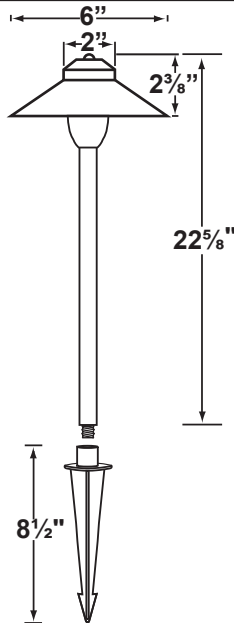

SPECIFICATION SHEET

PRODUCT # : CL-653B-GM

•Area Lights

•Cast Brass

Fixture Specifications:

Housing: Brass shade, adjustable in height for light control

Stem: 18" solid brass pipe with 1/2" NPT on bottom. 12" and 24" stems are also available.

Socket: S.C. bayonet socket, with easy tool free lamp access.

Lamp: 12V, SC Bayonet, 27W max. Available in LED (2W & 2.5W) or without lamp. See Lamp guide below for more information.

Wiring: Fixture is prewired with a 3-ft 18-2 direct burial cord. Wire connector sold separately Universal connector (**CX-839**), quick locking wire connector (**CX-LOC**) or silicone filled wire nut (**CX-854**) is available from Corona Lighting.

Mounting Spike: Standard injection molded spike with 1/2" NPT threaded female hub.

Electrical Notes: A remote 12V transformer is required. Options are available from Corona Lighting. Voltage range for LED lamps are 8V-21V. Proper grease/lubricant is suggested on threaded parts during installation process.

Warranty: Limited lifetime warranty on fixture housing and stem against manufacturer's defects.

CL-653B-GM
18" Standard stem shown

CL-653B-GM-12
12" Stem shown

Stem options

CL-653B-GM-24
24" Stem shown

2W and 2.5W