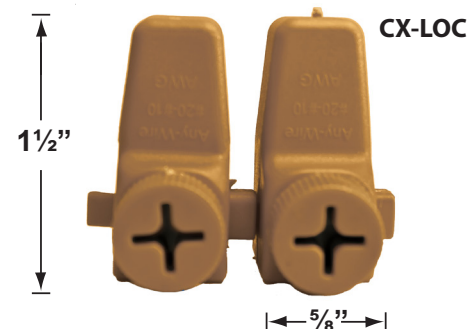

Mounting Risers

- CX-682B-GM 6" Brass Riser, ½" NPT Male/Female, **Gun Metal**
- CX-683B-GM 12" Brass Riser, ½" NPT Male/Female, **Gun Metal**
- CX-684B-GM 18" Brass Riser, ½" NPT Male/Female, **Gun Metal**
- CX-685B-GM 24" Brass Riser, ½" NPT Male/Female, **Gun Metal**

CX-682B-GM 6"

CX-683B-GM 12"

CX-684B-GM 18"

CX-685B-GM 24"

Cable Connectors

- CX-854 Direct Burial Silicone Filled Wire Nut, **Tan**
- CX-858 Speedy Cable Connector, Supply Cable up to 10-2, **Black**
- CX-839 Universal cable connector, Supply cable up to 8-2, one/Pack **Black**
- CX-LOC Quick-Locking Silicone Filled Wire Connector, 25 Sets (50 per Pack)