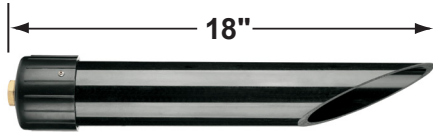

PRODUCT # : CL-653B-GM

• Area Lights

• Cast Brass

Mounting Pedestals

- CX-601-BK 1" PVC Mounting Pedestal, ½" NPT, **Black**
- CX-601-VG 1" PVC Mounting Pedestal, ½" NPT, **Verde Green**
- CX-602-BK 2" PVC Mounting Pedestal, ½" NPT, **Black**
- CX-602-VG 2" PVC Mounting Pedestal, ½" NPT, **Verde Green**
- CX-603-BK 3" PVC Mounting Pedestal, ½" NPT Female Brass Hub on top, **Black**
- CX-603-VG 3" PVC Mounting Pedestal, ½" NPT Female Brass Hub on top, **Verde Green**

CX-603-BK

- CX-604-BK 1" PVC Adjustable Mounting Pedestal, ½" NPT, **Black**
- CX-621-BK 1" PVC Cap, ½" NPT, **Black**
- CX-621-VG 1" PVC Cap, ½" NPT, **Verde Green**
- CX-622-BK 2" PVC Cap, ½" NPT, **Black**
- CX-622-VG 2" PVC Cap, ½" NPT, **Verde Green**
- CX-624-BK 3" PVC Cap, ½" NPT Female Brass Hub, **Black**
- CX-624-VG 3" PVC Cap, ½" NPT Female Brass Hub, **Verde Green**

Mounting Canopies

- CX-705B-GM Brass Flat Canopy, ½" NPT, **Gun Metal**
- CX-709B-GM Brass Raised Canopy, ½" NPT, **Gun Metal**
- CX-718B-GM 5" Brass Canopy, 3-Hole ½" NPT, **Gun Metal**