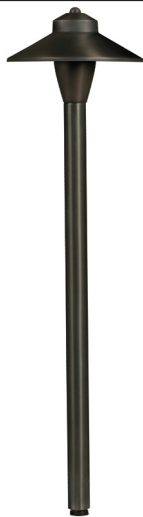

SPECIFICATION SHEET

PRODUCT # : CL-653B-GM

•Area Lights

•Cast Brass

Fixture Specifications:

Housing: Brass shade, adjustable in height for light control

Stem: 18" solid brass pipe with 1/2" NPT on bottom. 12" and 24" stems are also available.

Finish: **GM- Gun Metal.** Natural toning process. GM finish will vary due to artistic process. **AB- Antique Bronze** is also available.

Lens: Clear glass, cover over lamp providing sprinkler water protection. Frosted lens (**CX-308-FR**) available.

Socket: S.C. bayonet socket, with easy tool free lamp access.

Lamp: 12V, SC Bayonet, 27W max. Available in LED (2W & 2.5W) or without lamp. See Lamp guide below for more information.

Wiring: Fixture is prewired with a 3-ft 18-2 direct burial cord. Wire connector sold separately Universal connector (**CX-839**), quick locking wire connector (**CX-LOC**) or silicone filled wire nut (**CX-854**) is available from Corona Lighting.

Mounting Spike: Standard injection molded spike with 1/2" NPT threaded female hub.

Electrical Notes: A remote 12V transformer is required. Options are available from Corona Lighting. Voltage range for LED lamps are 8V-21V. Proper grease/lubricant is suggested on threaded parts during installation process.

Warranty: Limited lifetime warranty on fixture housing and stem against manufacturer's defects.

CL-653B-GM
18" Standard stem shown