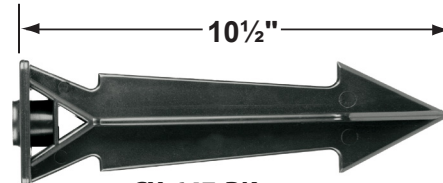

Ground Spikes

- CX-642-BK 8.5" ABS Spike, ½" NPT, **Black**
- CX-642-BZ 8.5" ABS Spike, ½" NPT, **Bronze**
- CX-643-BZ 8.5" ABS Spike, ½" NPT, **Bronze**

CX-647-BK