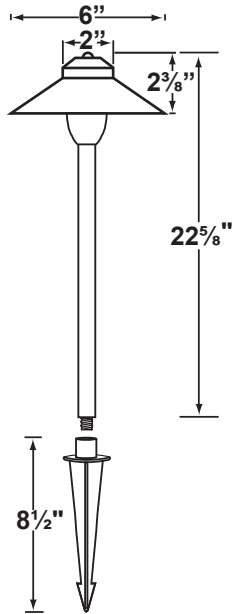

2W and 2.5W

Stem options