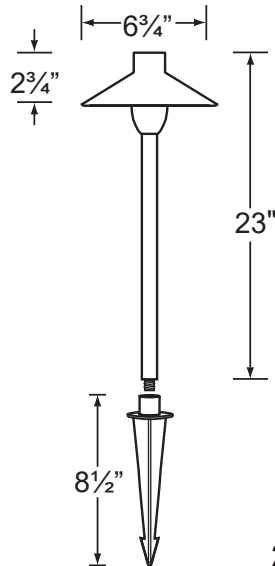

SPECIFICATION SHEET

PRODUCT # : CL-649B-GM

•Area Lights

•Cast Brass

Fixture Specifications:

1. **Housing:** Brass shade, adjustable in height for light control.
2. **Stem:** Solid brass pipe with 1/2" NPT on bottom.
3. **Finish:** **GM- Gun Metal.** Natural toning process. GM finish will vary due to artistic process. Also available in **AB- Antique Bronze**
4. **Lens:** Clear glass, cover over lamp providing sprinkler water protection. Frosted lens (**CX-308-FR**) available.
5. **Socket:** S.C. Bayonet socket, easy tool free lamp access.
6. **Lamp:** 12 volt, S.C Bayonet 27W Max. L-SCB-1141 (18W) standard. LED lamps available in 2W and 2.5W, with 2700K-warm white or 3000K-cool white color temperature. Xenon and halogen lamps also available.
7. **Gasket:** Silicone "O" ring gasket seals lens to socket housing for water tight sealing.

1. **Wiring:** Fixture is prewired with a 3ft, 18-2 direct burial cord. Wire connector sold separately. Universal connector (**CX-839**) or silicone filled wire nut (**CX-854**) is available from Corona Lighting.
2. **Mounting Spike:** Standard injection molded spike with 1/2" NPT threaded female hub.
3. **Electrical Notes:** A remote 12V transformer is required. Options are available from Corona Lighting. Voltage range for 12V halogen lamps are 11V-12.5V. Voltage range for LED lamps are 8V-21V. Proper grease/lubricant is suggested on threaded parts during installation process.
4. **Warranty:** Limited lifetime warranty on fixture housing and stem against manufacturer's defects.

2W and 2.5W

Stem
Options

AVAILABLE LED LAMPS (Corona LED lamps have a five (5) year limited warranty against manufacturer's defects)