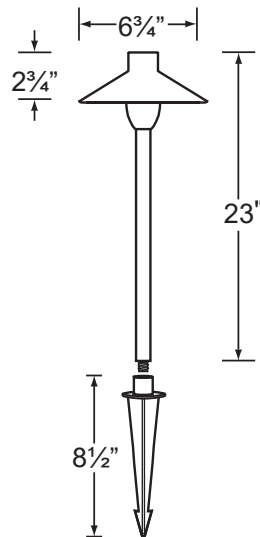

SPECIFICATION SHEET

PRODUCT # : CL-649B-AB

•Area Lights

•Cast Brass

Fixture Specifications:

Housing: Brass shade, adjustable in height for light control.

Stem: Solid brass pipe with 1/2" NPT on bottom.

Finish: **AB- Antique Bronze.** Natural toning process. AB finish will vary due to artistic process. Also available in **GM- Gun Metal**

Lens: Clear glass, cover over lamp providing sprinkler water protection. Frosted lens (**CX-308-FR**) available.

Socket: S.C. Bayonet socket, easy tool free lamp access.

Lamp: 12 volt, S.C Bayonet 27W Max. L-SCB-1141 (18W) standard. LED lamps available in 2W and 2.5W, with 2700K-warm white or 3000K-cool white color temperature. Xenon and halogen lamps also available.

Gasket: Silicone "O" ring gasket seals lens to socket housing for water tight sealing.

Wiring: Fixture is prewired with a 3ft, 18-2 direct burial cord. Wire connector sold separately. Universal connector (**CX-839**) or silicone filled wire nut (**CX-854**) is available from Corona Lighting.

Mounting Spike: Standard injection molded spike with 1/2" NPT threaded female hub.

Electrical Notes: A remote 12V transformer is required. Options are available from Corona Lighting. Voltage range for 12V halogen lamps are 11V-12.5V. Voltage range for LED lamps are 8V-21V. Proper grease/lubricant is suggested on threaded parts during installation process.

Warranty: Limited lifetime warranty on fixture housing and stem against manufacturer's defects.

2W and 2.5W

Stem options

AVAILABLE LED LAMPS (Corona LED lamps have a five (5) year limited warranty against manufacturer's defects)