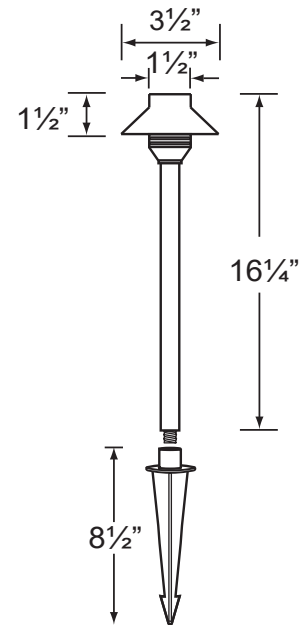

AVAILABLE LED LAMPS (Corona LED lamps have a five (5) year limited warranty against manufacturer's defects)

LAMP NUMBER	WATTS	BEAM		COLOR & TEMP.	RATED HOURS	HALOGEN EQUIVALENT
		SPREAD	LUMEN			
L-EDT3-2W	2	360°	200	2700K	25,000	20 Watt
L-EDT3-2.5W	2.5	180°	240	2700K	25,000	35 Watt
L-EDT3-2W-3K	2	360°	210	3000K	25,000	20 Watt
L-EDT3-2.5W-3K	2.5	180°	250	3000K	25,000	35 Watt
L-EDT3-AM*	2	360°	170	2000K	25,000	20 Watt

* AM- Amber color

For more additional Lamps, and accessories visit Coronalighting.com

JOB INFORMATION

TYPE: _____ DATE: _____

JOB NAME & ADDRESS:

PRODUCT #:

TOTAL QUANTITY:

LAMP TYPE & WATTAGE:

TRANSFORMER:

CONTRACTOR:

SPECIFIER:

• When ordering a halogen or xenon lamp add lamp number to the product number. If you are ordering LED lamps you should follow the format below:

• **CL** - **product #** - **lamp** - **wattage**

Example: CL-647B-GM-L-EDT3-2W-3K

CL - 647B-GM - L-EDT3 - 2W-3K

• Corona Lighting reserves the right to make any change and/or improvement to the design and construction of this fixture without further notification.