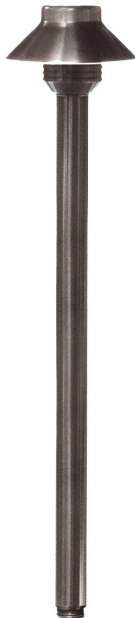

SPECIFICATION SHEET

PRODUCT # : CL-647B-GM

•Area Lights

•Cast Brass

Fixture Specifications:

Housing: Corrosion resistant cast brass.

Stem: Solid brass pipe with 1/2" NPT on bottom.

Finish: **GM- Gun Metal.** Natural toning process. GM finish will vary due to artistic process. Also available in **AB, RC,** and **SI** finishes

Lens: Frosted polycarbonate, cover over lamp providing sprinkler water protection.

Socket: Top grade fixed ceramic bi-pin socket. Easy tool free lamp access.

Lamp: 12V, T3, 20W max. Available in LED (2W & 2.5W) or without lamp. See Lamp guide below for more information.

Wiring: Fixture is prewired with a 3-ft 18-2 SPT2-W direct burial cord. Wire connector sold separately Universal connector (**CX-839**), quick locking wire connector (**CX-LOC**) or silicone filled wire nut (**CX-854**) is available from Corona Lighting.

Mounting Spike: Standard injection molded spike with 1/2" NPT threaded female hub.

Electrical Notes: A remote 12V transformer is required. Options are available from Corona Lighting. Voltage range for LED lamps are 8V-21V. Proper grease/lubricant is suggested on threaded parts during installation process.

Warranty: Limited lifetime warranty on fixture housing and stem against manufacturer's defects.

2W and 2.5W