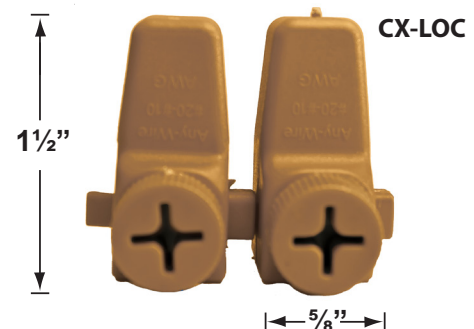

SPECIFICATION SHEET

PRODUCT # : CL-647B-GM

•Area Lights

•Cast Brass

Fixture Specifications:

Housing: Corrosion resistant cast brass.

Stem: Solid brass pipe with 1/2" NPT on bottom.

Finish: **GM- Gun Metal.** Natural toning process. GM finish will vary due to artistic process. Also available in **AB, RC,** and **SI** finishes

Mounting Risers

- CX-682B-GM 6" Brass Riser, 1/2" NPT Male/Female, **Gun Metal**
- CX-683B-GM 12" Brass Riser, 1/2" NPT Male/Female, **Gun Metal**
- CX-684B-GM 18" Brass Riser, 1/2" NPT Male/Female, **Gun Metal**
- CX-685B-GM 24" Brass Riser, 1/2" NPT Male/Female, **Gun Metal**

CX-682B-GM 6"

CX-683B-GM 12"

CX-684B-GM 18"

CX-685B-GM 24"

Cable Connectors

- CX-854 Direct Burial Silicone Filled Wire Nut, **Tan**
- CX-858 Speedy Cable Connector, Supply Cable up to 10-2, **Black**
- CX-839 Universal cable connector, Supply cable up to 8-2, one/Pack **Black**
- CX-LOC Quick-Locking Silicone Filled Wire Connector, 25 Sets (50 per Pack)