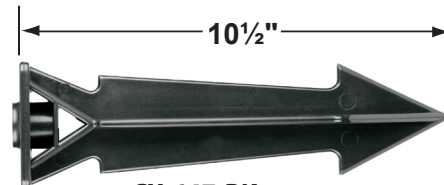

Ground Spikes

- CX-642-BK 8.5" ABS Spike, 1/2" NPT, **Black**
- CX-642-BZ 8.5" ABS Spike, 1/2" NPT, **Bronze**
- CX-643-BZ 8.5" ABS Spike, 1/2" NPT, **Bronze**

CX-647-BK