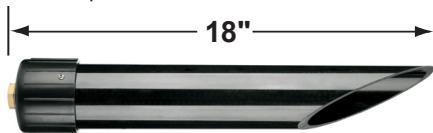

PRODUCT # : CL-647B-GM

• Area Lights

• Cast Brass

Mounting Pedestals

- CX-601-BK 1" PVC Mounting Pedestal, 1/2" NPT, **Black**
- CX-601-VG 1" PVC Mounting Pedestal, 1/2" NPT, **Verde Green**
- CX-602-BK 2" PVC Mounting Pedestal, 1/2" NPT, **Black**
- CX-602-VG 2" PVC Mounting Pedestal, 1/2" NPT, **Verde Green**
- CX-603-BK 3" PVC Mounting Pedestal, 1/2" NPT Female Brass Hub on top, **Black**
- CX-603-VG 3" PVC Mounting Pedestal, 1/2" NPT Female Brass Hub on top, **Verde Green**

CX-603-BK

- CX-604-BK 1" PVC Adjustable Mounting Pedestal, 1/2" NPT, **Black**
- CX-621-BK 1" PVC Cap, 1/2" NPT, **Black**
- CX-621-VG 1" PVC Cap, 1/2" NPT, **Verde Green**
- CX-622-BK 2" PVC Cap, 1/2" NPT, **Black**
- CX-622-VG 2" PVC Cap, 1/2" NPT, **Verde Green**
- CX-624-BK 3" PVC Cap, 1/2" NPT Female Brass Hub, **Black**
- CX-624-VG 3" PVC Cap, 1/2" NPT Female Brass Hub, **Verde Green**

Mounting Canopies

- CX-705B-GM Brass Flat Canopy, 1/2" NPT, **Gun Metal**
- CX-709B-GM Brass Raised Canopy, 1/2" NPT, **Gun Metal**
- CX-718B-GM 5" Brass Canopy, 3-Hole 1/2" NPT, **Gun Metal**