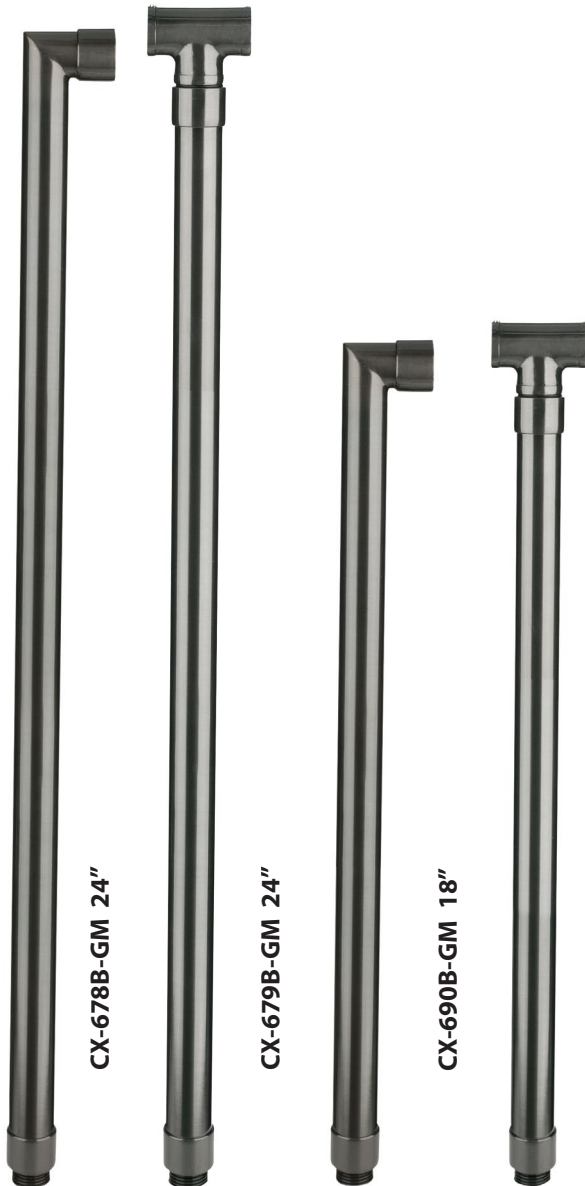

PRODUCT # : CL-525B-GM

• Directional Lights

• Cast Brass

Fixture Specifications:

Housing & Shroud: Corrosion Resistant Cast Brass.

Finish: **GM- Gun Metal.** Natural toning process.
GM finish will vary due to artistic process.
AB & SI finishes also available.

LAMP NUMBER	WATTS	BEAM		COLOR & TEMP.	RATED HOURS	HALOGEN EQUIVALENT
		SPREAD	LUMEN			
L-ED16-3W-SP	3.5	15° Spot	270	2700K	50,000	25 Watt
L-ED16-3W-FL	3.5	45° Flood	270	2700K	50,000	25 Watt
L-ED16-3W-WF	3.5	60° Wide Flood	270	2700K	50,000	25 Watt
L-ED16-5W-SP	5	15° Spot	350	2700K	50,000	40 Watt
L-ED16-5W-FL	5	45° Flood	350	2700K	50,000	40 Watt
L-ED16-5W-WF	5	60° Wide Flood	350	2700K	50,000	40 Watt
L-ED16-COB5W-SP	5	15° Spot	450	2700K	50,000	50 Watt
L-ED16-COB5W-FL	5	38° Flood	450	2700K	50,000	50 Watt
L-ED16-COB5W-WF	5	60° Wide Flood	450	2700K	50,000	50 Watt
L-ED16-COB5W-SP3K	5	15° Spot	470	3000K	50,000	50 Watt
L-ED16-COB5W-FL3K	5	38° Flood	470	3000K	50,000	50 Watt
L-ED16-COB5W-WF3K	5	60° Wide Flood	470	3000K	50,000	50 Watt

PRODUCT # : CL-525B-GM

• Directional Lights

• Cast Brass

Mounting Posts For Sign Light & Path Light Applications

- CX-678B-GM 24" Brass Single Head Post, **Gun Metal**
- CX-679B-GM 24" Brass Double Head Post, **Gun Metal**
- CX-690B-GM 18" Brass Single Head Post, **Gun Metal**
- CX-693B-GM 18" Brass Double Head Post, **Gun Metal**

•CX-718B-GM (Mounting Canopies pg 2) is required for sign light installation.

Cable Connectors

- CX-854 Direct Burial Silicone Filled Wire Nut, **Tan**
- CX-858 Speedy Cable Connector, Supply Cable up to 10-2, **Black**
- CX-839 Universal cable connector, Supply cable up to 8-2, one/Pack **Black**
- CX-LOC Quick-Locking Silicone Filled Wire Connector, 25 Sets (50 per Pack)