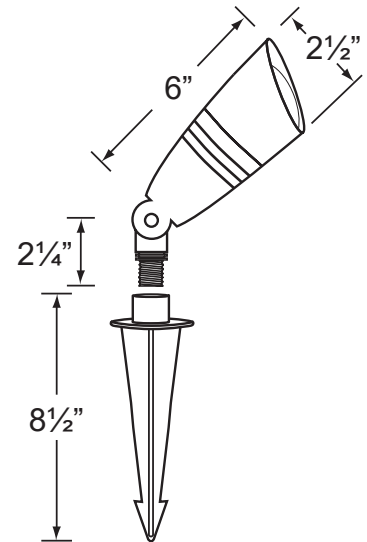

AVAILABLE LED LAMPS (Corona LED lamps have a five (5) year limited warranty against manufacturer's defects)

LAMP NUMBER	WATTS	BEAM		COLOR & TEMP.	RATED HOURS	HALOGEN EQUIVALENT
		SPREAD	LUMEN			
L-ED16-3W-SP	3.5	15° Spot	270	2700K	50,000	25 Watt
L-ED16-3W-FL	3.5	45° Flood	270	2700K	50,000	25 Watt
L-ED16-3W-WF	3.5	60° Wide Flood	270	2700K	50,000	25 Watt
L-ED16-5W-SP	5	15° Spot	350	2700K	50,000	40 Watt
L-ED16-5W-FL	5	45° Flood	350	2700K	50,000	40 Watt
L-ED16-5W-WF	5	60° Wide Flood	350	2700K	50,000	40 Watt
L-ED16-COB5W-SP	5	15° Spot	450	2700K	50,000	50 Watt
L-ED16-COB5W-FL	5	38° Flood	450	2700K	50,000	50 Watt
L-ED16-COB5W-WF	5	60° Wide Flood	450	2700K	50,000	50 Watt
L-ED16-COB5W-SP3K	5	15° Spot	470	3000K	50,000	50 Watt
L-ED16-COB5W-FL3K	5	38° Flood	470	3000K	50,000	50 Watt
L-ED16-COB5W-WF3K	5	60° Wide Flood	470	3000K	50,000	50 Watt

Single color MR-16 LED available in AMBER, BLUE, GREEN, PURPLE, RED and VIOLET

JOB INFORMATION

TYPE: _____ DATE: _____

JOB NAME & ADDRESS: _____

PRODUCT #:

TOTAL QUANTITY:

LAMP TYPE & WATTAGE:

TRANSFORMER:

CONTRACTOR:

SPECIFIER:

• When ordering LED lamp with a fixture your part number should follow the format below:

• **CL** - product # - **lamp** - **wattage** - **lamp angle** Example: CL-525B-GM-L-ED16-5W-FL
CL - 525B-GM - L-ED16 - 5W - FL

• Corona Lighting reserves the right to make any change and/or improvement to the design and construction of this fixture without further notification.