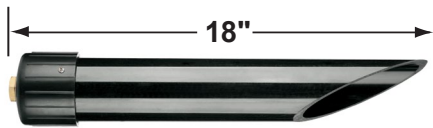

PRODUCT # : CL-525B-GM

• Directional Lights

• Cast Brass

Mounting Pedestals

- CX-601-BK 1" PVC Mounting Pedestal, 1/2" NPT, **Black**
- CX-601-VG 1" PVC Mounting Pedestal, 1/2" NPT, **Verde Green**
- CX-602-BK 2" PVC Mounting Pedestal, 1/2" NPT, **Black**
- CX-602-VG 2" PVC Mounting Pedestal, 1/2" NPT, **Verde Green**
- CX-603-BK 3" PVC Mounting Pedestal, 1/2" NPT Female Brass Hub on top, **Black**
- CX-603-VG 3" PVC Mounting Pedestal, 1/2" NPT Female Brass Hub on top, **Verde Green**

CX-603-BK

- CX-621-BK 1" PVC Cap, 1/2" NPT, **Black**
- CX-621-VG 1" PVC Cap, 1/2" NPT, **Verde Green**
- CX-622-BK 2" PVC Cap, 1/2" NPT, **Black**
- CX-622-VG 2" PVC Cap, 1/2" NPT, **Verde Green**
- CX-624-BK 3" PVC Cap, 1/2" NPT Female Brass Hub, **Black**
- CX-624-VG 3" PVC Cap, 1/2" NPT Female Brass Hub, **Verde Green**

Mounting Canopies

- CX-705B-GM Brass Flat Canopy, 1/2" NPT, **Gun Metal**
- CX-709B-GM Brass Raised Canopy, 1/2" NPT, **Gun Metal**
- CX-718B-GM 5" Brass Canopy, 3-Hole 1/2" NPT, **Gun Metal**
- CX-719B-GM Brass Tree Mounting Bracket, 1/2" NPT, **Gun Metal**
- CX-720-BR Brass Tree mount Canopy with 9" Rubber Strap stretches to 14, **Natural Brass**
- CX-721-BR Brass Tree mount Canopy with 15" Rubber Strap stretches to 22", **Natural Brass**
- CX-722-BR Brass Tree mount Canopy with 22" Rubber Strap stretches to 33", **Natural Brass**
- CX-723-BR Brass Tree mount Canopy with 31" Rubber Strap stretches to 45", **Natural Brass**
- CX-724-BR Brass Tree mount Canopy with 41" Rubber Strap stretches to 61", **Natural Brass**