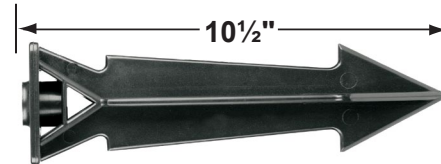

Ground Spikes

- CX-642-BK 8.5" ABS Spike, 1/2" NPT, **Black**
- CX-642-BZ 8.5" ABS Spike, 1/2" NPT, **Bronze**
- CX-643-BZ 8.5" ABS Spike, 1/2" NPT, **Bronze**

CX-647-BK

- CX-646-BK 8" ABS Spike, 1/2" NPT, **Black**
- CX-646-BR 8" ABS Spike, 1/2" NPT, **Natural Brass**
- CX-646-SS 8" ABS Spike, 1/2" NPT, **Stainless Steel**
- CX-647-BK 10.5" Heavy Duty ABS Spike, 1/2" NPT, **Black**

Mounting Risers

- CX-682B-GM 6" Brass Riser, 1/2" NPT Male/Female, **Gun Metal**
- CX-683B-GM 12" Brass Riser, 1/2" NPT Male/Female, **Gun Metal**
- CX-684B-GM 18" Brass Riser, 1/2" NPT Male/Female, **Gun Metal**
- CX-685B-GM 24" Brass Riser, 1/2" NPT Male/Female, **Gun Metal**