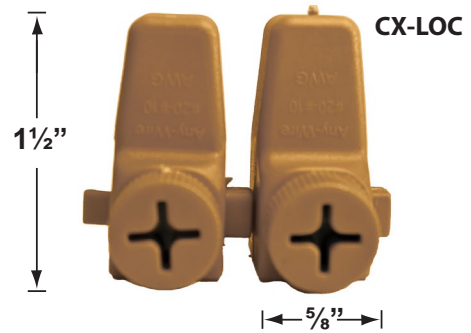

PRODUCT # : CL-525B-GM

• Directional Lights

• Cast Brass

Fixture Specifications:

Housing & Shroud: Corrosion Resistant Cast Brass.

Finish: **GM- Gun Metal.** Natural toning process.
GM finish will vary due to artistic process.
AB & SI finishes also available.

PRODUCT # : CL-525B-GM

• Directional Lights

• Cast Brass

Mounting Posts For Sign Light & Path Light Applications

- CX-678B-GM 24" Brass Single Head Post, **Gun Metal**
- CX-679B-GM 24" Brass Double Head Post, **Gun Metal**
- CX-690B-GM 18" Brass Single Head Post, **Gun Metal**
- CX-693B-GM 18" Brass Double Head Post, **Gun Metal**

•CX-718B-GM (Mounting Canopies pg 2) is required for sign light installation.

Cable Connectors

- CX-854 Direct Burial Silicone Filled Wire Nut, **Tan**
- CX-858 Speedy Cable Connector, Supply Cable up to 10-2, **Black**
- CX-839 Universal cable connector, Supply cable up to 8-2, one/Pack **Black**
- CX-LOC Quick-Locking Silicone Filled Wire Connector, 25 Sets (50 per Pack)