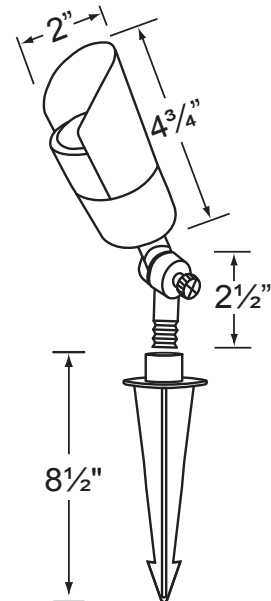

AVAILABLE LED LAMPS (Corona LED lamps have a five (5) year limited warranty against manufacturer's defects)

LAMP NUMBER	WATTS	BEAM		COLOR & TEMP.	RATED HOURS	HALOGEN EQUIVALENT
		SPREAD	LUMEN			
L-ED16-COB5W-SP	5	15° Spot	450	2700K	50,000	50 Watt
L-ED16-COB5W-FL	5	38° Flood	450	2700K	50,000	50 Watt
L-ED16-COB5W-WF	5	60° Wide Flood	450	2700K	50,000	50 Watt
L-ED16-COB5W-SP3K	5	15° Spot	470	3000K	50,000	50 Watt
L-ED16-COB5W-FL3K	5	38° Flood	470	3000K	50,000	50 Watt
L-ED16-COB5W-WF3K	5	60° Wide Flood	470	3000K	50,000	50 Watt
L-ED16-3W-SP	3.5	15° Spot	270	2700K	50,000	25 Watt
L-ED16-3W-FL	3.5	45° Flood	270	2700K	50,000	25 Watt
L-ED16-3W-WF	3.5	60° Wide Flood	270	2700K	50,000	25 Watt
L-ED16-5W-SP	5	15° Spot	350	2700K	50,000	40 Watt
L-ED16-5W-FL	5	45° Flood	350	2700K	50,000	40 Watt
L-ED16-5W-WF	5	60° Wide Flood	350	2700K	50,000	40 Watt

For more additional Lamps, and accessories visit Coronalighting.com

JOB INFORMATION

TYPE: _____ DATE: _____
JOB NAME & ADDRESS: _____
PRODUCT #: _____
TOTAL QUANTITY: _____
LAMP TYPE & WATTAGE: _____
TRANSFORMER: _____
CONTRACTOR: _____
SPECIFIER: _____

• When ordering LED lamp with a fixture your part number should follow the format below:

• **CL** - **product #** - **lamp** - **wattage** - **lamp angle**
CL - 514B-GM - L-ED16 - 5W - FL

Example: CL-514B-GM-L-ED16-5W-FL

• Corona Lighting reserves the right to make any change and/or improvement to the design and construction of this fixture without further notification.