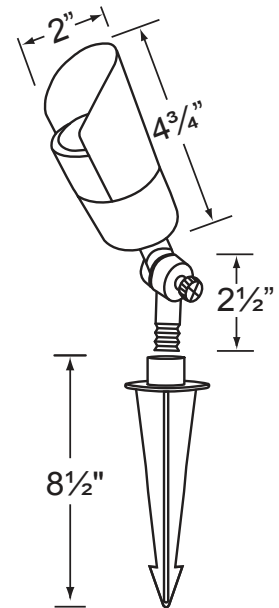

AVAILABLE LED LAMPS (Corona LED lamps have a five (5) year limited warranty against manufacturer's defects)

LAMP NUMBER	WATTS	BEAM		COLOR & TEMP.	RATED HOURS	HALOGEN EQUIVALENT
		SPREAD	LUMEN			
L-ED16-COB5W-SP	5	15° Spot	450	2700K	50,000	50 Watt
L-ED16-COB5W-FL	5	38° Flood	450	2700K	50,000	50 Watt
L-ED16-COB5W-WF	5	60° Wide Flood	450	2700K	50,000	50 Watt
L-ED16-COB5W-SP3K	5	15° Spot	470	3000K	50,000	50 Watt
L-ED16-COB5W-FL3K	5	38° Flood	470	3000K	50,000	50 Watt
L-ED16-COB5W-WF3K	5	60° Wide Flood	470	3000K	50,000	50 Watt
L-ED16-3W-SP	3.5	15° Spot	270	2700K	50,000	25 Watt
L-ED16-3W-FL	3.5	45° Flood	270	2700K	50,000	25 Watt
L-ED16-3W-WF	3.5	60° Wide Flood	270	2700K	50,000	25 Watt
L-ED16-5W-SP	5	15° Spot	350	2700K	50,000	40 Watt
L-ED16-5W-FL	5	45° Flood	350	2700K	50,000	40 Watt
L-ED16-5W-WF	5	60° Wide Flood	350	2700K	50,000	40 Watt

For more additional Lamps, and accessories visit Coronalighting.com

JOB INFORMATION

TYPE: _____ DATE: _____
JOB NAME & ADDRESS: _____
PRODUCT #: _____
TOTAL QUANTITY: _____
LAMP TYPE & WATTAGE: _____
TRANSFORMER: _____
CONTRACTOR: _____
SPECIFIER: _____

• When ordering LED lamp with a fixture your part number should follow the format below:

• **CL** - **product #** - **lamp** - **wattage** - **lamp angle**
CL - 514B-AB - L-ED16 - 5W - FL

Example: CL-514B-AB-L-ED16-5W-FL

• Corona Lighting reserves the right to make any change and/or improvement to the design and construction of this fixture without further notification.