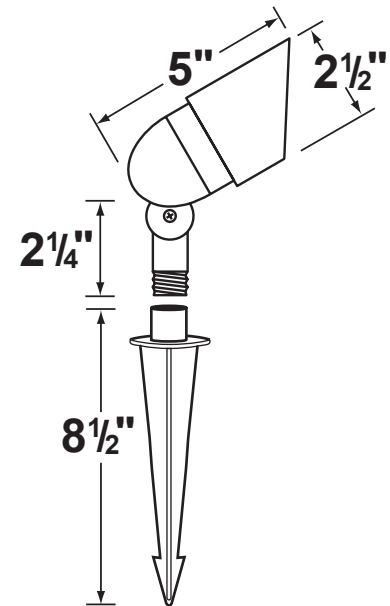

AVAILABLE LED LAMPS (Corona LED lamps have a five (5) year limited warranty against manufacturer's defects)

LAMP NUMBER	WATTS	BEAM		COLOR & TEMP.	RATED HOURS	HALOGEN EQUIVALENT
		SPREAD	LUMEN			
L-ED16-COB5W-SP	5	15° Spot	450	2700K	50,000	50 Watt
L-ED16-COB5W-FL	5	38° Flood	450	2700K	50,000	50 Watt
L-ED16-COB5W-WF	5	60° Wide Flood	450	2700K	50,000	50 Watt
L-ED16-COB5W-SP3K	5	15° Spot	470	3000K	50,000	50 Watt
L-ED16-COB5W-FL3K	5	38° Flood	470	3000K	50,000	50 Watt
L-ED16-COB5W-WF3K	5	60° Wide Flood	470	3000K	50,000	50 Watt
L-ED16-3W-SP	3.5	15° Spot	270	2700K	50,000	25 Watt
L-ED16-3W-FL	3.5	45° Flood	270	2700K	50,000	25 Watt
L-ED16-3W-WF	3.5	60° Wide Flood	270	2700K	50,000	25 Watt
L-ED16-5W-SP	5	15° Spot	350	2700K	50,000	40 Watt
L-ED16-5W-FL	5	45° Flood	350	2700K	50,000	40 Watt
L-ED16-5W-WF	5	60° Wide Flood	350	2700K	50,000	40 Watt

For more additional Lamps, and accessories visit Coronalighting.com

JOB INFORMATION

TYPE: DATE:

JOB NAME & ADDRESS:

PRODUCT #:

TOTAL QUANTITY:

LAMP TYPE & WATTAGE:

TRANSFORMER:

CONTRACTOR:

SPECIFIER:

• When ordering LED lamp with a fixture your part number should follow the format below:

• CL - product # - color - lamp - wattage - lamp angle

CL - 505 - GT - L-ED16 - 5W - FL

Example: CL-505-GT-L-ED16-5W-FL

• Corona Lighting reserves the right to make any change and/or improvement to the design and construction of this fixture without further notification.