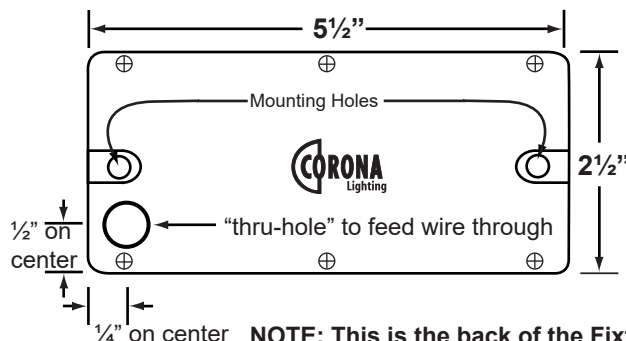

Template of backplate

NO BACKBOX REQUIRED

NOTE: This is the back of the Fixture. Looking from the front of the fixture the positions of through-hole and other details are reversed.

JOB INFORMATION

TYPE: DATE:

JOB NAME & ADDRESS:

PRODUCT #:

TOTAL QUANTITY:

LAMP TYPE & WATTAGE:

TRANSFORMER:

CONTRACTOR:

SPECIFIER: