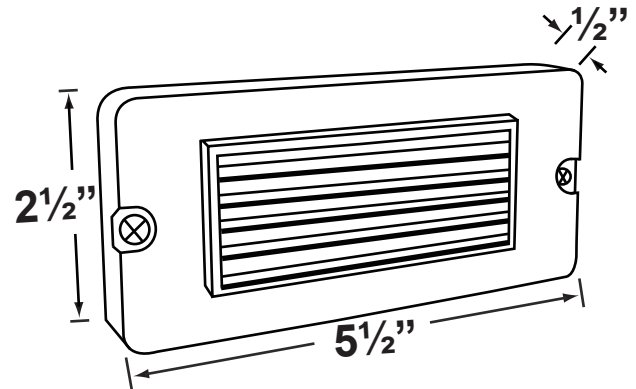

SPECIFICATION SHEET

PRODUCT # : CL-345B-AB

• Step Lights

• Cast Brass

Fixture Specifications:

Housing: Heavy Duty Corrosion Resistant Cast Brass.

Faceplate: Diecast brass faceplate with frosted lens, fitted to stainless steel backplate.

Wiring: Fixture is prewired with a 25 ft SPT2-W direct burial cord, pre-stripped for easy connection. Wire connector sold separately. Universal connector (**CX-839**), silicone filled wire nut (**CX-854**) or quick locking wire connector (**CX-LOC**) are available from Corona Lighting.

Mounting: Surface mounted on walls or steps. Best used on concrete, brick, or other masonry surfaces. Two screws and two anchor bolts are provided.

Electrical Notes: Integrated LED module is dimmable. A remote 12V magnetic transformer is required. Options are available from Corona Lighting. Not for use with electronic transformers. Voltage range for LED module is: 8-15 Volt AC
Ambient temperature: -40°F to 124°F. CRI: Ra > 80
Proper grease/lubricant is suggested on threaded parts during installation process. Increasing voltage above 12 volts AC may decreased life of LED cores.

Dimensions: 5½"(Width) x 2½"(Height) x ½"(Depth)

Warranty: Limited lifetime warranty on fixture housing and faceplate against manufacturer's defects. Ten (10) year warranty on LED modules and components.