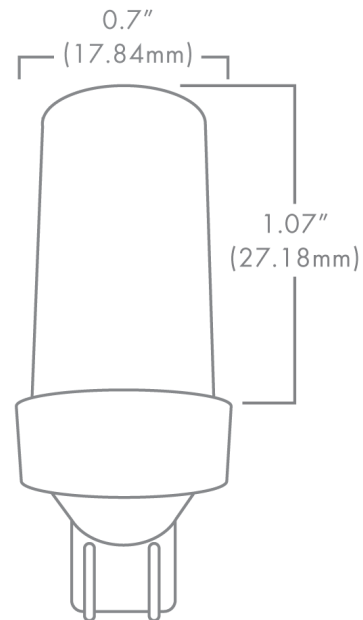

T5 ECOSTAR

DESCRIPTION

The Brilliance T5 Ecostar Wedge is a sub-compact LED that utilizes a omni-directional beam pattern. The T5 Ecostar is energy efficient and water resistant. It is designed specifically for landscape retrofit applications and is ideal for pathway lighting fixtures, and step lights. Designed for budget-conscious landscape lighting projects. Dimmable with Brilliance Dimmer and most magnetic transformers.

T5 ECOSTAR FEATURES

- Budget conscious
- High CRI
- Enhanced ESD (Electro-Static Discharge) protection (IEC-61000-4-2)

T5 ECOSTAR SPECS

Wattage	3W
Volt Amps	5.00
Lumens	2700K 240
	3000K 245
Beam Spread	Omni-directional
Kelvin Temperature	2700, 3000
Operating Range	8-14 VAC/DC
Replaces	20W Halogen
CRI	95
IP	65
Lamp Life (hours)	25,000
Warranty (years)	3