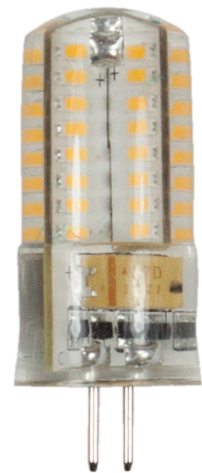

G4 ECOSTAR

DESCRIPTION

The Brilliance G4 Ecostar Bi-Pin is a sub-compact LED that utilizes a multi-directional beam pattern. The G4 Ecostar is energy efficient and water resistant. It is designed specifically for landscape retrofit applications and is ideal for pathway lighting fixtures, and step lights. Designed for budget-conscious landscape lighting projects. Dimmable with Brilliance Dimmer and most magnetic transformers.

G4 ECOSTAR FEATURES

- Budget conscious
- High CRI
- Enhanced ESD (Electro-Static Discharge) protection (IEC-61000-4-2)

G4 ECOSTAR SPECS

Wattage	2W	3W
Volt Amps	3.33	5.00
Lumens	2700K 150	240
	3000K 150	245
Beam Spread	Omni-directional	
Kelvin Temperature	2700, 3000	
Operating Range	8-14 VAC/DC	
Replaces	10W, 20W Halogen	
CRI	95	
IP	65	
Lamp Life (hours)	25,000	
Warranty (years)	3	

Part Number: **BRI-G4-ECO-X-XXXX**

| |
 Wattage Kelvin