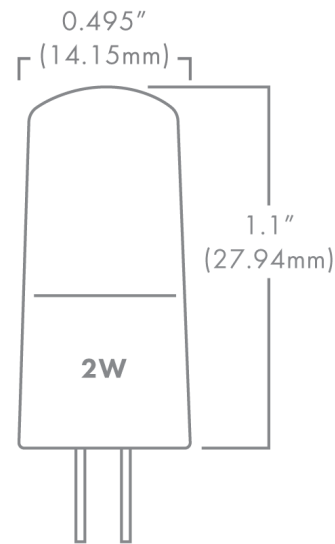

G4 ECOSTAR

DESCRIPTION

The Brilliance G4 Ecostar Bi-Pin is a sub-compact LED that utilizes a multi-directional beam pattern. The G4 Ecostar is energy efficient and water resistant. It is designed specifically for landscape retrofit applications and is ideal for pathway lighting fixtures, and step lights. Designed for budget-conscious landscape lighting projects. Dimmable with Brilliance Dimmer and most magnetic transformers.

G4 ECOSTAR FEATURES

- Budget conscious
- High CRI
- Enhanced ESD (Electro-Static Discharge) protection (IEC-61000-4-2)

G4 ECOSTAR SPECS

Wattage	2W	3W
Volt Amps	3.33	5.00
Lumens	2700K 150	240
	3000K 150	245
Beam Spread	Omni-directional	
Kelvin Temperature	2700, 3000	
Operating Range	8-14 VAC/DC	
Replaces	10W, 20W Halogen	
CRI	95	
IP	65	
Lamp Life (hours)	25,000	
Warranty (years)	3	