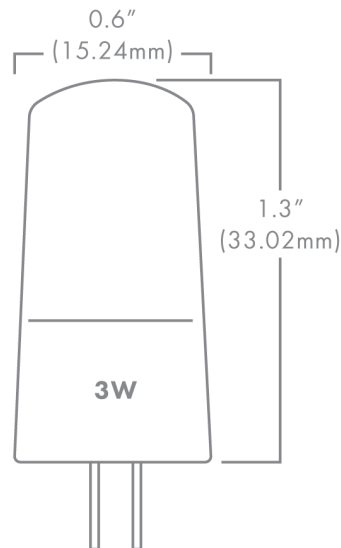

G4 ECOSTAR

DESCRIPTION

The Brilliance G4 Ecostar Bi-Pin is a sub-compact LED that utilizes a multi-directional beam pattern. The G4 Ecostar is energy efficient and water resistant. It is designed specifically for landscape retrofit applications and is ideal for pathway lighting fixtures, and step lights. Designed for budget-conscious landscape lighting projects. Dimmable with Brilliance Dimmer and most magnetic transformers.

G4 ECOSTAR FEATURES

- Budget conscious
- High CRI
- Enhanced ESD (Electro-Static Discharge) protection (IEC-61000-4-2)

G4 ECOSTAR SPECS

Wattage	2W	3W
Volt Amps	3.33	5.00
Lumens	2700K 150	240
	3000K 150	245
Beam Spread	Omni-directional	
Kelvin Temperature	2700, 3000	
Operating Range	8-14 VAC/DC	
Replaces	10W, 20W Halogen	
CRI	95	
IP	65	
Lamp Life (hours)	25,000	
Warranty (years)	3	