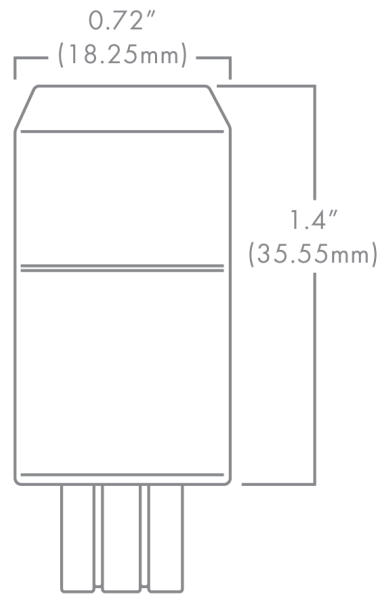

## DESCRIPTION

The Brilliance Beacon T5 Wedge is a sub-compact LED that features Brilliance's omni-directional beam pattern. This T5 Wedge is energy efficient and water resistant. It is designed specifically for landscape retrofit applications and is ideal for pathway lighting fixtures and step lights. Dimmable with Brilliance Dimmer and most magnetic transformers. Suitable for damp locations and for use in totally enclosed luminaires. Not for underwater use.

## BEACON T5 SPECS

Wattage	<b>2W</b>
Volt Amps	3.28
Lumens	<b>2700K</b> 233
	<b>3000K</b> 245
Beam Spread	<b>Omni-directional</b>
Kelvin Temperature	<b>2700, 3000</b>
Operating Range	<b>8-25 VAC/DC</b>
Replaces	<b>20W Halogen</b>
CRI	<b>84</b>
IP	<b>65</b>
Lamp Life (hours)	<b>35,000</b>
Warranty (years)	<b>5</b>