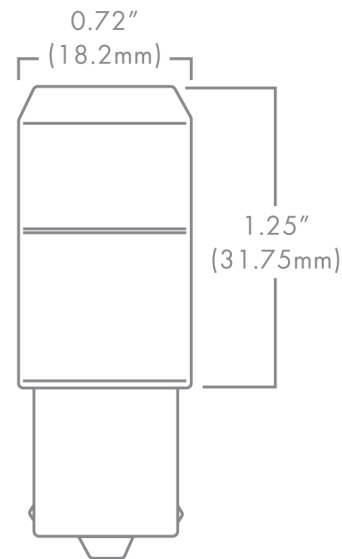

BEACON SCB

DESCRIPTION

The Brilliance Beacon Single Contact Bayonet (SCB) is a subcompact LED that features Brilliance's omni-directional beam pattern. This SCB is energy efficient and water resistant. It is designed specifically for landscape retrofit applications and is ideal for pathway lighting fixtures and step lights. Dimmable with Brilliance Dimmer and most magnetic transformers. Suitable for damp locations and for use in totally enclosed luminaires. Not for underwater use.

FEATURES

- Ceramic technology
- UL Certified E360351

BEACON SCB SPECS

Wattage	2W
Volt Amps	2.38
Lumens	2700K 230
	3000K 245
Beam Spread	Omni-directional
Kelvin Temperature	2700, 3000
Operating Range	8-25 VAC/DC
Replaces	20W Halogen
CRI	84
IP	65
Lamp Life (hours)	35,000
Warranty (years)	5

Part Number: **BRI-BEACON-SCB-XXXX**

|
Kelvin