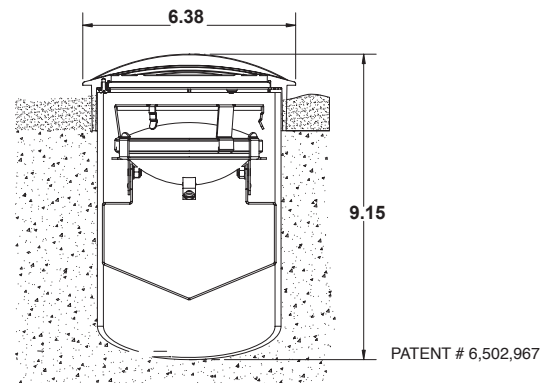

APOLLO STAR: 12V & 24V Well Light

PROJECT:	
TYPE:	
CATALOG NUMBER:	
LAMP(S):	
NOTES:	

FIXTURE ORDERING INFORMATION

Example: APST-12-35 (Apollo Star, 12 Volt, 35 Watt PAR36, 25' Wire Lead, Weathered Brass Grate)

MODEL NAME	VOLTAGE	WATTAGE	WIRE LENGTH	FINISH	OPTIONS
APST	12=12 Volt 24=24 Volt	L627= LED, 6W, 2700K, FLOOD L630= LED, 6W, 3000K, FLOOD L1027= LED, 10W, 2700K, FLOOD L1030= LED, 10W, 3000K, FLOOD L1030= Led, 10W, 3000K, FLOOD 35= 35W PAR36 NL=No Lamp	Leave blank for standard 25' length * 0= 3' wire lead * 50= 50' wire lead	leave blank for standard WB finish P= Standard powder coat finishes. List your desired color in the order comments area.	* 6P= Six Pack

NOTE: Pre-lamped LED fixtures are NOT available with 24V lamps. LED fixtures are available ONLY with a 25' wire lead. For additional painted finishes or six pack options contact our factory.

Powder Coated Finishes

Tucson Tan	TT
White	WH
Black	BK
Verde Green	VG
Titanium Knight	TK

Standard Finish

Weathered Brass	WB

FLEX™ Unique Lighting Systems® fixtures are available with LED lamps. Please specify the lamp code when ordering.

DIMENSIONS:

SPECIFICATIONS

Our Commitment

Unique Lighting Systems' highest commitment is to set the standard for manufacturing innovative and quality products. This commitment is evident through our detailed inspection processes and extensive field testing. From the initial design process of each product, to the final assembly of each custom-made individual part, our manufacturing process accomplishes the highest level of performance and durability carried through to final delivery to the end user. Durable construction and beautiful styling make Unique™ fixtures the ideal solution for any residential and/or commercial application. Unique Lighting™ already holds numerous product patents and we are constantly developing innovative ideas to help expand the lighting industry.

Body

Impact resistant resin housing is cut on a bias for easy installation. Patented gimble ring allows for lamp adjustability and aiming.

Materials

Cast solid brass debris grate. Housing is high temp. impact resistant ABS composite. Stainless steel patented gimble ring.

Debris Guard

Cast brass and comes with a factory sealed shock resistant high-strength glass lens to prevent water intrusion. Accepts up to one additional lens/hex cell accessory.

Lens

Comes with a complete set of optical designer lenses including: spread lens, frosted, hex cell.

Lamp

For use with a halogen lamp up to 35W PAR36 lamp. **FLEX™** Series LED lamps are available in 6W and 10W PAR36 lamps. LED lamps are available in 2700K and 3000K color temperatures.

Electrical Requirements

A remote 12V or 24V transformer required, may be ordered separately from Unique Lighting Systems®. Voltage range for 12V halogen lamps is 10.8V to 12V. Voltage range for 24V halogen lamps is 21.6V to 24V. Voltage range for **FLEX™** Series LED PAR36 lamps is 10V-15V.

Lamp Connection

PAR 36: Screw terminal.

Wiring

Exclusive UF Intelli-Flex wire with anti-moisture migration connections.

Finish

Exclusive Weathered Brass finish is standard. Unique™ Lightings' Weathered Brass finish is a "living finish" and will naturally patina and change over time. Polyester powder coat finishes are also available (see chart above).

Warranty

The Signature Series™ Family of products from Unique Lighting Systems® carries a limited lifetime warranty against manufacturer's defects.

Manufacturing

Manufactured to ISO 9001-2008 Quality Systems Standard.

UL 2108:2004 R12.07
CSA C22.2.9.0-96 (R2006)