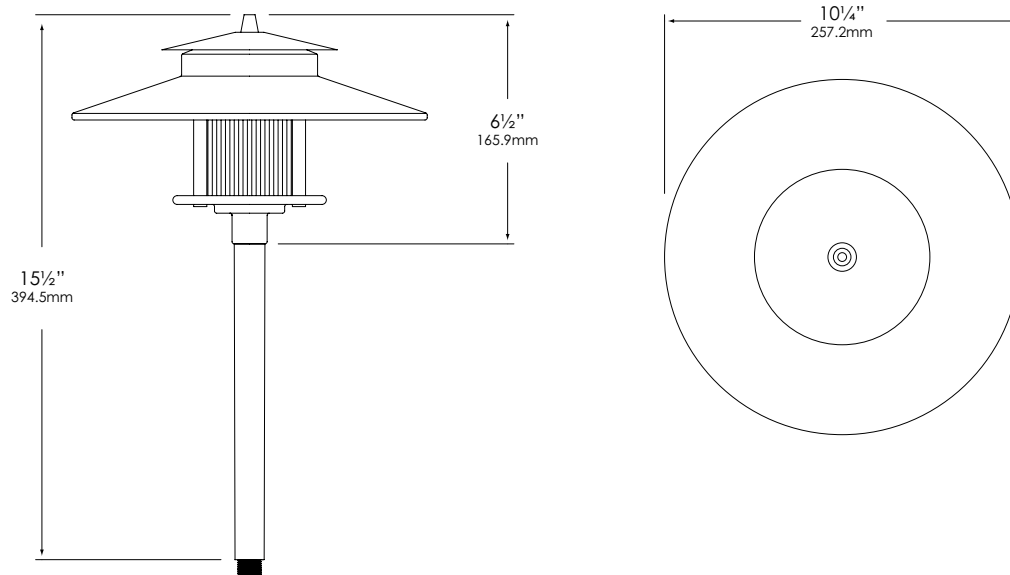

HOUSING:

Die-cast, copper-free aluminum

STEM:

½" schedule-40 aluminum pipe with ½" NPT.

FINISH:

Polyester powder-coat finish available in Black, Architectural Bronze, Dark Bronze, Granite, White, Architectural Brick, Light Bronze, Special Bronze, Glossy Grey, Rust, Hunter Green, Weathered Bronze, Weathered Iron, Graphite Metallic, Verde, Pewter, Mocha and Olde Finish.

SOCKET/LAMP HOLDER:

Top grade ceramic socket with nickel contacts, stainless steel springs, and Teflon-jacketed wire leads.

LENS:

Clear, prismatic, high-impact, polycarbonate spread lens.

LAMP TYPE:

T3 – 20W max. LN-10 T3 Halogen (10W) Standard.

MOUNTING:

Bottom of stem threaded with ½" NPT. Fixture may be mounted into threaded hubs in junction boxes, ground stakes, or floor-mounting canopies.

FASTENERS:

All fasteners are stainless steel.

WIRING:

Prewired with a three-foot pigtail of 18-2 direct-burial cable and underground connectors for a secure connection to supply cable.

CERTIFICATION:

UL Listed to U.S. and Canadian safety standards for low voltage landscape luminaires (UL 1838). Maximum wattages allowed by Underwriters Laboratories (UL) for U.S. and Canadian markets may vary. Maximum wattages specified are Underwriters Laboratories U.S. standard. Please contact Vista for any questions about maximum wattages allowed by UL Canadian standards.

All Vista luminaires are **MADE IN U.S.A.**

DIMENSIONS:

Vista Professional Outdoor Lighting reserves the right to modify the design and/or construction of the fixture shown without further notification.