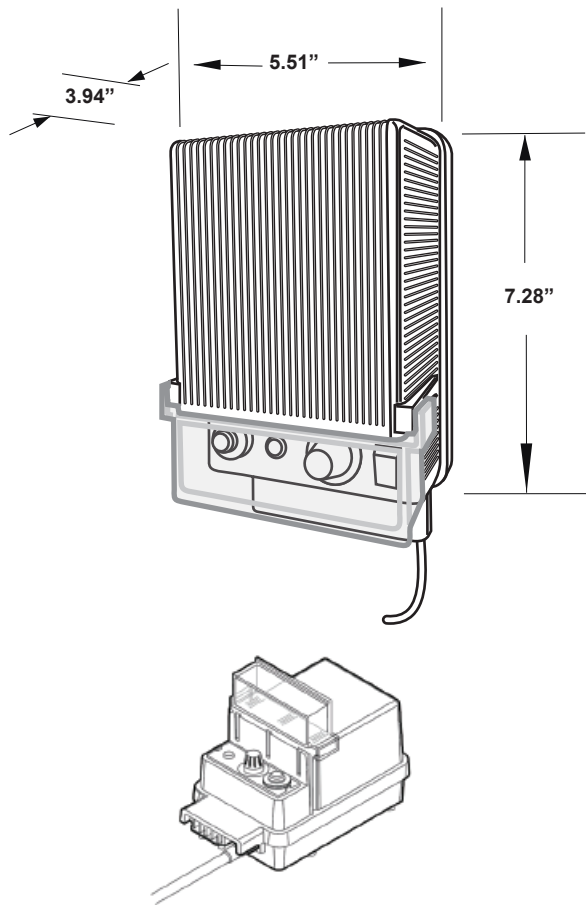

PRODUCT SPECIFICATIONS

PROJECT:	
MODEL #:	
LAMP(S):	
NOTES:	

Specifications:

Construction

Composite black enclosure (complies with NEMA 3R).

Secondary Protection

LED-safe 6 amp breaker.

Power Cord

18/2 SJTW power cord. Six feet in length.

Electrical Requirements

Input: 120 VAC, 60Hz.

Output: 12 VAC, 60Hz, 5 Amps (60 Watt power rating).

Output Terminal

2 position terminal block.

Finish

Black composite standard finish.

Control

Built-in photocell. Built-in timer with 4, 6 and 8 hr. run times past dusk. Auto on/off. Compatible with SMRT Logic® Control System.

Warranty

1 year limited warranty against manufacturer's defects.

MODEL #: DA-60-12WB-1