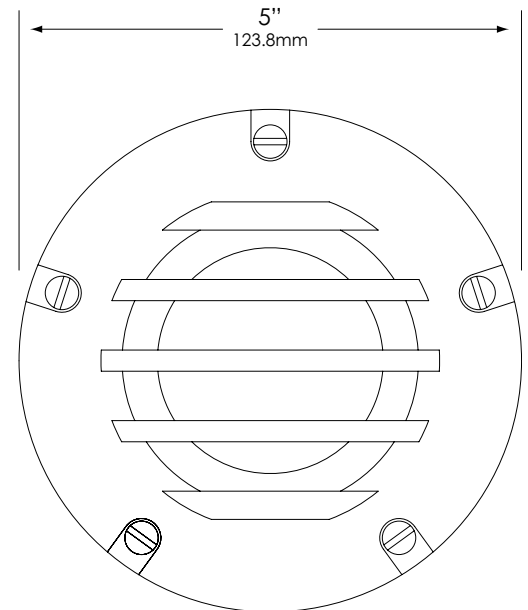

Top grade ceramic socket with nickel contacts, stainless steel springs, and Teflon-jacketed wire leads.

LENS:

Clear, tempered, shock & heat-resistant, soda-lime glass lens- crowned to promote water runoff. Optical effect lenses are available.

OPTICS/AIMING:

Adjustable lamp bracket provides up to ±25° of tilt as well as 360° rotation of housing for precise beam control. Lamp bracket can be locked into place to prevent disrupting lamp position when relamping.

MOUNTING:

In-grade. Conduit mount fixtures have two ¾" NPT inlets on bottom. Optional concrete mounting kit available.

FASTENERS/INSERTS:

All fasteners are stainless steel with brass inserts.

WIRING:

Prewired with a three-foot pigtail of 18-2 direct-burial cable and underground connectors for a secure connection to supply cable.

CERTIFICATION:

UL Listed to U.S. and Canadian safety standards for low voltage landscape luminaires (UL 1838). Maximum wattages allowed by Underwriters Laboratories (UL) for U.S. and Canadian markets may vary. Maximum wattages specified are Underwriters Laboratories U.S. standard. Please contact Vista for any questions about maximum wattages allowed by UL Canadian standards. This luminaire has an ingress protection rating of IP67 for protection against detrimental dust intrusion as well as penetration of water under submersion.

All Vista luminaires are **MADE IN U.S.A.**

DIMENSIONS:

Vista Professional Outdoor Lighting reserves the right to modify the design and/or construction of the fixture shown without further notification.