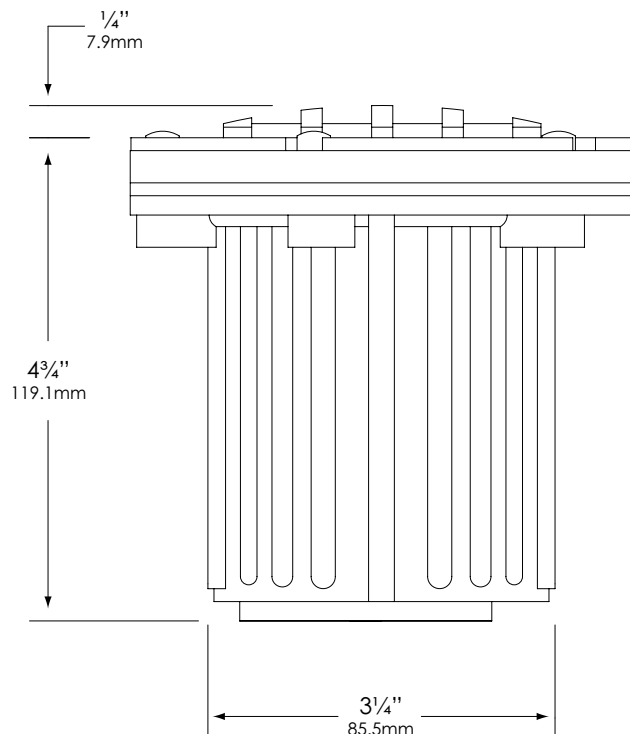

Top grade ceramic socket with nickel contacts, stainless steel springs, and Teflon-jacketed wire leads.

LENS:

Clear, tempered, shock & heat-resistant, soda-lime glass lens- crowned to promote water runoff. Optical effect lenses are available.

OPTICS/AIMING:

Adjustable lamp bracket provides up to ±25° of tilt as well as 360° rotation of housing for precise beam control. Lamp bracket can be locked into place to prevent disrupting lamp position when relamping.

MOUNTING:

In-grade. Conduit mount fixtures have two ¾" NPT inlets on bottom. Optional concrete mounting kit available.

FASTENERS/INSERTS:

All fasteners are stainless steel with brass inserts.

WIRING:

Prewired with a three-foot pigtail of 18-2 direct-burial cable and underground connectors for a secure connection to supply cable.

CERTIFICATION:

UL Listed to U.S. and Canadian safety standards for low voltage landscape luminaires (UL 1838). Maximum wattages allowed by Underwriters Laboratories (UL) for U.S. and Canadian markets may vary. Maximum wattages specified are Underwriters Laboratories U.S. standard. Please contact Vista for any questions about maximum wattages allowed by UL Canadian standards. This luminaire has an ingress protection rating of IP67 for protection against detrimental dust intrusion as well as penetration of water under submersion.

All Vista luminaires are **MADE IN U.S.A.**

DIMENSIONS:

Vista Professional Outdoor Lighting reserves the right to modify the design and/or construction of the fixture shown without further notification.