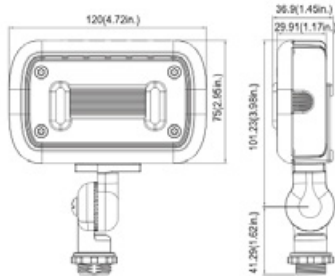

Type:

Model:

LED Mini Flood Light

SPECIFICATIONS

VOLTAGE:

12 volts AC/DC (120V/277V models also available)

HOUSING:

Sealed cast aluminum. Shroud must be purchased separately.

WIRING:

Pre-wired five-foot 18/2 SPT1 lead.

WARRANTY:

Ten Years.

With optional 2" shroud.

With optional 4" shroud.

Ideal for applications such as landscape lighting, moon lighting, architectural wall washing and sign lighting. 150° (7H x 7V) beam. Optional shroud available.

DIMENSIONS:

4W, 7W & 12W

20W

40W

LED LAMP SPECIFICATIONS

LAMP TYPE:
Integrated LED.

OPTICS:
Integral optics providing available beam spreads 150° (7H x 7V) beam.

COLOR TEMPERATURES:
Color temperature options provide the following qualities: 2700K, 3000K, 4000K or 5000K.