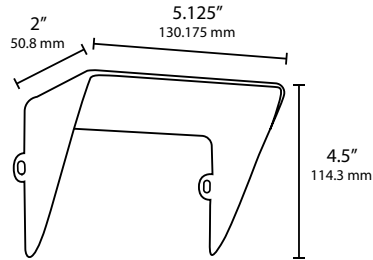

DIMENSIONS:

4W, 7W & 12W

20W

40W

LED LAMP SPECIFICATIONS

LAMP TYPE:
Integrated LED.

OPTICS:
Integral optics providing available beam spreads 150° (7H x 7V) beam.

COLOR TEMPERATURES:
Color temperature options provide the following qualities: 2700K, 3000K, 4000K or 5000K.

FIXTURE ORDERING INFORMATION
To order a fixture, select the appropriate choice from
each column as in the following example:

EXAMPLE: 490684-MS

Model	490665	490669	490688	490689	490666	490677	490690	490691	490670	490678	Mounting
Description	LED-MF-12W-4000K-12V	LED-MF-12W-5000K-12V	LED-MF-20W-2700K-12V	LED-MF-20W-3000K-12V	LED-MF-20W-4000K-12V	LED-MF-20W-5000K-12V	LED-MF-40W-2700K-12V	LED-MF-40W-3000K-12V	LED-MF-40W-4000K-12V	LED-MF-40W-5000K-12V	MS Composite stake (incl.) 490034 ATM Aluminum Tapered Surface Mount - 490187 AGM Aluminum Gutter Mount - 490188 AR6 Aluminum 6-In Riser - 490181 AR12 Aluminum 12-In Gutter Mount - 490182 AR24 Aluminum 24-In Gutter Mount - 490183
Wattage	12W	12W	20W	20W	20W	20W	40W	40W	40W	40W	
Lumens	1188 lm	1320 lm	1720 lm	1780 lm	1860 lm	2326 lm	4040 lm	4400 lm	4840 lm	4860 lm	
Efficacy	99 lm/W	110 lm/W	86 lm/W	89 lm/W	93 lm/W	116 lm/W	101 lm/W	110 lm/W	121 lm/W	121.5 lm/W	
Volt Amps	13.04 VA	13.29 VA	22.60 VA	22.43 VA	30.71 VA	22.03 VA	43.25 VA	41.02 VA	45.82 VA	47.55 VA	
Color Temperature	4000K	5000K	2700K	3000K	4000K	5000K	2700K	3000K	4000K	5000K	
CRI	80	70	80	80	80	80	80	80	80	80	
Optional Shroud Ordering #	490667 2" 490698 4"	490667 2" 490698 4"	490672 2" 490699 4"	490672 2" 490699 4"	490672 2" 490699 4"	490672 2" 490699 4"	490676 2" 490700 4"	490676 2" 490700 4"	490676 2" 490700 4"	490676 2" 490700 4"	

490676 2" Large Shroud

490672 2" Medium Shroud

490667 2" Small Shroud

With optional 2" shroud.

490700 4" Large Shroud

490699 4" Medium Shroud

490698 4" Small Shroud

With optional 4" shroud.