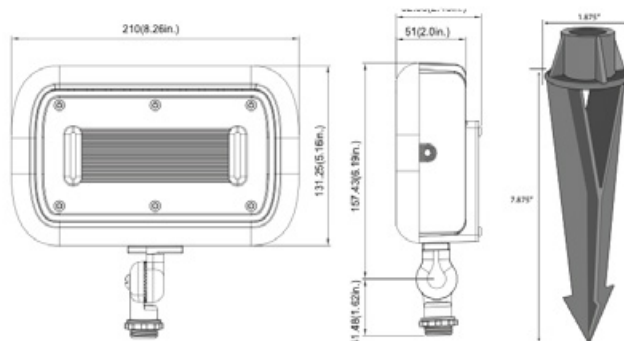

WIRING:

Pre-wired five-foot 18/2 SPT1 lead.

WARRANTY:

Ten Years.

With optional 2" shroud.

With optional 4" shroud.

Ideal for applications such as landscape lighting, moon lighting, architectural wall washing and sign lighting. 150° (7H x 7V) beam. Optional shroud available.

DIMENSIONS:

4W, 7W & 12W

20W

40W

LED LAMP SPECIFICATIONS

LAMP TYPE:
Integrated LED.

OPTICS:
Integral optics providing available beam spreads 150° (7H x 7V) beam.

COLOR TEMPERATURES:
Color temperature options provide the following qualities: 2700K, 3000K, 4000K or 5000K.

FIXTURE ORDERING INFORMATION
To order a fixture, select the appropriate choice from each column as in the following example:

EXAMPLE: 490684-MS

Model	490680	490681	490682	490683	490684	490685	490664	490668	490686	490687	Mounting
Description	LED-MF-4W-2700K-12V	LED-MF-4W-3000K-12V	LED-MF-4W-4000K-12V	LED-MF-4W-5000K-12V	LED-MF-7W-2700K-12V	LED-MF-7W-3000K-12V	LED-MF-7W-4000K-12V	LED-MF-7W-5000K-12V	LED-MF-12W-2700K-12V	LED-MF-12W-3000K-12V	MS Composite stake (incl.) 490034 ATM Aluminum Tapered Surface Mount - 490187 AGM Aluminum Gutter Mount - 490188 AR6 Aluminum 6-In Riser - 490181 AR12 Aluminum 12-In Gutter Mount - 490182 AR24 Aluminum 24-In Gutter Mount - 490183
Wattage	4W	4W	4W	4W	7W	7W	7W	7W	12W	12W	
Lumens	312 lm	348 lm	384 lm	420 lm	544 lm	626 lm	784 lm	805 lm	918 lm	1044 lm	
Efficacy	78 lm/W	87 lm/W	96 lm/W	105 lm/W	77.71 lm/W	89.41 lm/W	112 lm/W	115 lm/W	76.53 lm/W	87 lm/W	
Volt Amps	4.45 VA	3.89 VA	4.45 VA	4.45 VA	6.98 VA	6.94 VA	6.91 VA	7.75 VA	12.98 VA	13.51 VA	
Color Temperature	2700K	3000K	4000K	5000K	2700K	3000K	4000K	5000K	2700K	3000K	
CRI	80	80	80	80	80	80	80	70	80	80	
Optional Shroud Ordering #	490667 2" 490698 4"	490667 2" 490698 4"	490667 2" 490698 4"	490667 2" 490698 4"	490667 2" 490698 4"	490667 2" 490698 4"	490667 2" 490698 4"	490667 2" 490698 4"	490667 2" 490698 4"	490667 2" 490698 4"	