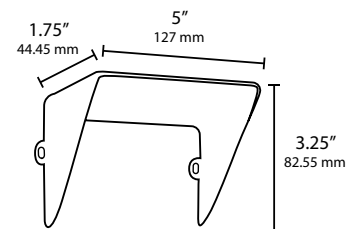

DIMENSIONS:

4W, 7W & 12W

20W

40W

LED LAMP SPECIFICATIONS

LAMP TYPE:
Integrated LED.

OPTICS:
Integral optics providing available beam spreads 150° (7H x 7V) beam.

COLOR TEMPERATURES:
Color temperature options provide the following qualities: 2700K, 3000K, 4000K or 5000K.

FIXTURE ORDERING INFORMATION
To order a fixture, select the appropriate choice from
each column as in the following example:

EXAMPLE: 490684-MS

Model	490665	490669	490688	490689	490666	490677	490690	490691	490670	490678	Mounting
Description	LED-MF-12W-4000K-12V	LED-MF-12W-5000K-12V	LED-MF-20W-2700K-12V	LED-MF-20W-3000K-12V	LED-MF-20W-4000K-12V	LED-MF-20W-5000K-12V	LED-MF-40W-2700K-12V	LED-MF-40W-3000K-12V	LED-MF-40W-4000K-12V	LED-MF-40W-5000K-12V	MS Composite stake (incl.) 490034 ATM Aluminum Tapered Surface Mount - 490187 AGM Aluminum Gutter Mount - 490188 AR6 Aluminum 6-In Riser - 490181 AR12 Aluminum 12-In Gutter Mount - 490182 AR24 Aluminum 24-In Gutter Mount - 490183
Wattage	12W	12W	20W	20W	20W	20W	40W	40W	40W	40W	
Lumens	1188 lm	1320 lm	1720 lm	1780 lm	1860 lm	2326 lm	4040 lm	4400 lm	4840 lm	4860 lm	
Efficacy	99 lm/W	110 lm/W	86 lm/W	89 lm/W	93 lm/W	116 lm/W	101 lm/W	110 lm/W	121 lm/W	121.5 lm/W	
Volt Amps	13.04 VA	13.29 VA	22.60 VA	22.43 VA	30.71 VA	22.03 VA	43.25 VA	41.02 VA	45.82 VA	47.55 VA	
Color Temperature	4000K	5000K	2700K	3000K	4000K	5000K	2700K	3000K	4000K	5000K	
CRI	80	70	80	80	80	80	80	80	80	80	
Optional Shroud Ordering #	490667 2" 490698 4"	490667 2" 490698 4"	490672 2" 490699 4"	490672 2" 490699 4"	490672 2" 490699 4"	490672 2" 490699 4"	490676 2" 490700 4"	490676 2" 490700 4"	490676 2" 490700 4"	490676 2" 490700 4"	

490676 2" Large Shroud

490672 2" Medium Shroud

490667 2" Small Shroud

With optional 2" shroud.

490700 4" Large Shroud

490699 4" Medium Shroud

490698 4" Small Shroud

With optional 4" shroud.