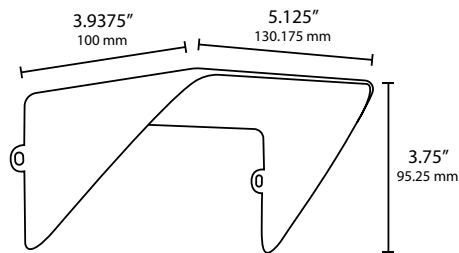

DIMENSIONS:

4W, 7W & 12W

20W

40W

LED LAMP SPECIFICATIONS

LAMP TYPE:
Integrated LED.

OPTICS:
Integral optics providing available beam spreads 150° (7H x 7V) beam.

COLOR TEMPERATURES:
Color temperature options provide the following qualities: 2700K, 3000K, 4000K or 5000K.

FIXTURE ORDERING INFORMATION
To order a fixture, select the appropriate choice from
each column as in the following example:

EXAMPLE: 490684-MS

Model	490665	490669	490688	490689	490666	490677	490690	490691	490670	490678	Mounting
Description	LED-MF-12W-4000K-12V	LED-MF-12W-5000K-12V	LED-MF-20W-2700K-12V	LED-MF-20W-3000K-12V	LED-MF-20W-4000K-12V	LED-MF-20W-5000K-12V	LED-MF-40W-2700K-12V	LED-MF-40W-3000K-12V	LED-MF-40W-4000K-12V	LED-MF-40W-5000K-12V	MS Composite stake (incl.) 490034 ATM Aluminum Tapered Surface Mount - 490187 AGM Aluminum Gutter Mount - 490188 AR6 Aluminum 6-In Riser - 490181 AR12 Aluminum 12-In Gutter Mount - 490182 AR24 Aluminum 24-In Gutter Mount - 490183
Wattage	12W	12W	20W	20W	20W	20W	40W	40W	40W	40W	
Lumens	1188 lm	1320 lm	1720 lm	1780 lm	1860 lm	2326 lm	4040 lm	4400 lm	4840 lm	4860 lm	
Efficacy	99 lm/W	110 lm/W	86 lm/W	89 lm/W	93 lm/W	116 lm/W	101 lm/W	110 lm/W	121 lm/W	121.5 lm/W	
Volt Amps	13.04 VA	13.29 VA	22.60 VA	22.43 VA	30.71 VA	22.03 VA	43.25 VA	41.02 VA	45.82 VA	47.55 VA	
Color Temperature	4000K	5000K	2700K	3000K	4000K	5000K	2700K	3000K	4000K	5000K	
CRI	80	70	80	80	80	80	80	80	80	80	
Optional Shroud Ordering #	490667 2" 490698 4"	490667 2" 490698 4"	490672 2" 490699 4"	490672 2" 490699 4"	490672 2" 490699 4"	490672 2" 490699 4"	490676 2" 490700 4"	490676 2" 490700 4"	490676 2" 490700 4"	490676 2" 490700 4"	

490676 2" Large Shroud

490672 2" Medium Shroud

490667 2" Small Shroud

With optional 2" shroud.

490700 4" Large Shroud

490699 4" Medium Shroud

490698 4" Small Shroud

With optional 4" shroud.