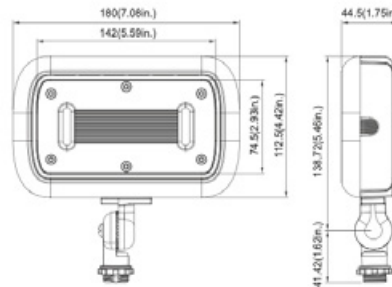

Type:

Model:

LED Mini Flood Light

SPECIFICATIONS

VOLTAGE:

12 volts AC/DC (120V/277V models also available)

HOUSING:

Sealed cast aluminum. Shroud must be purchased separately.

WIRING:

Pre-wired five-foot 18/2 SPT1 lead.

WARRANTY:

Ten Years.

With optional 2" shroud.

With optional 4" shroud.

Ideal for applications such as landscape lighting, moon lighting, architectural wall washing and sign lighting. 150° (7H x 7V) beam. Optional shroud available.

DIMENSIONS:

4W, 7W & 12W

20W

40W

LED LAMP SPECIFICATIONS

LAMP TYPE:
Integrated LED.

OPTICS:
Integral optics providing available beam spreads 150° (7H x 7V) beam.

COLOR TEMPERATURES:
Color temperature options provide the following qualities: 2700K, 3000K, 4000K or 5000K.