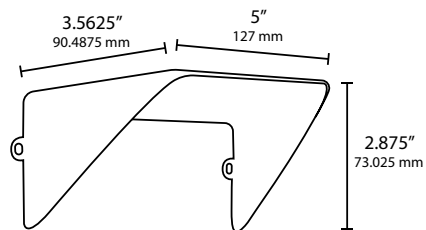

DIMENSIONS:

4W, 7W & 12W

20W

40W

LED LAMP SPECIFICATIONS

LAMP TYPE:
Integrated LED.

OPTICS:
Integral optics providing available beam spreads 150° (7H x 7V) beam.

COLOR TEMPERATURES:
Color temperature options provide the following qualities: 2700K, 3000K, 4000K or 5000K.

FIXTURE ORDERING INFORMATION
To order a fixture, select the appropriate choice from
each column as in the following example:

EXAMPLE: 490684-MS

Model	490665	490669	490688	490689	490666	490677	490690	490691	490670	490678	Mounting
Description	LED-MF-12W-4000K-12V	LED-MF-12W-5000K-12V	LED-MF-20W-2700K-12V	LED-MF-20W-3000K-12V	LED-MF-20W-4000K-12V	LED-MF-20W-5000K-12V	LED-MF-40W-2700K-12V	LED-MF-40W-3000K-12V	LED-MF-40W-4000K-12V	LED-MF-40W-5000K-12V	MS Composite stake (incl.) 490034 ATM Aluminum Tapered Surface Mount - 490187 AGM Aluminum Gutter Mount - 490188 AR6 Aluminum 6-In Riser - 490181 AR12 Aluminum 12-In Gutter Mount - 490182 AR24 Aluminum 24-In Gutter Mount - 490183
Wattage	12W	12W	20W	20W	20W	20W	40W	40W	40W	40W	
Lumens	1188 lm	1320 lm	1720 lm	1780 lm	1860 lm	2326 lm	4040 lm	4400 lm	4840 lm	4860 lm	
Efficacy	99 lm/W	110 lm/W	86 lm/W	89 lm/W	93 lm/W	116 lm/W	101 lm/W	110 lm/W	121 lm/W	121.5 lm/W	
Volt Amps	13.04 VA	13.29 VA	22.60 VA	22.43 VA	30.71 VA	22.03 VA	43.25 VA	41.02 VA	45.82 VA	47.55 VA	
Color Temperature	4000K	5000K	2700K	3000K	4000K	5000K	2700K	3000K	4000K	5000K	
CRI	80	70	80	80	80	80	80	80	80	80	
Optional Shroud Ordering #	490667 2" 490698 4"	490667 2" 490698 4"	490672 2" 490699 4"	490672 2" 490699 4"	490672 2" 490699 4"	490672 2" 490699 4"	490676 2" 490700 4"	490676 2" 490700 4"	490676 2" 490700 4"	490676 2" 490700 4"	

490676 2" Large Shroud

490672 2" Medium Shroud

490667 2" Small Shroud

With optional 2" shroud.

490700 4" Large Shroud

490699 4" Medium Shroud

490698 4" Small Shroud

With optional 4" shroud.