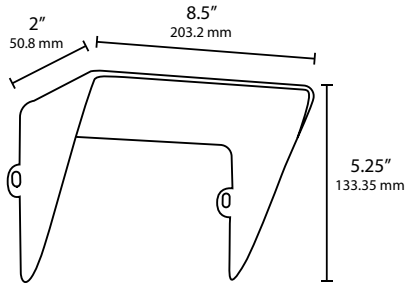

490676 2" Large Shroud