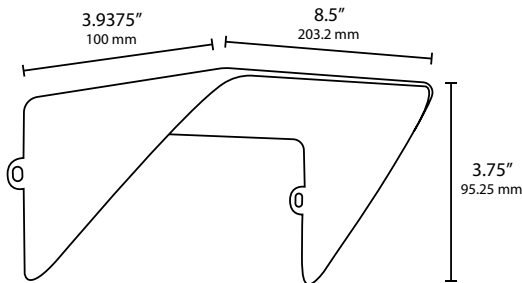

DIMENSIONS:

4W, 7W & 12W

20W

40W

LED LAMP SPECIFICATIONS

LAMP TYPE:
Integrated LED.

OPTICS:
Integral optics providing available beam spreads 150° (7H x 7V) beam.

COLOR TEMPERATURES:
Color temperature options provide the following qualities: 2700K, 3000K, 4000K or 5000K.

FIXTURE ORDERING INFORMATION
To order a fixture, select the appropriate choice from
each column as in the following example:

EXAMPLE: 490684-MS

Model	490665	490669	490688	490689	490666	490677	490690	490691	490670	490678	Mounting
Description	LED-MF-12W-4000K-12V	LED-MF-12W-5000K-12V	LED-MF-20W-2700K-12V	LED-MF-20W-3000K-12V	LED-MF-20W-4000K-12V	LED-MF-20W-5000K-12V	LED-MF-40W-2700K-12V	LED-MF-40W-3000K-12V	LED-MF-40W-4000K-12V	LED-MF-40W-5000K-12V	MS Composite stake (incl.) 490034 ATM Aluminum Tapered Surface Mount - 490187 AGM Aluminum Gutter Mount - 490188 AR6 Aluminum 6-In Riser - 490181 AR12 Aluminum 12-In Gutter Mount - 490182 AR24 Aluminum 24-In Gutter Mount - 490183
Wattage	12W	12W	20W	20W	20W	20W	40W	40W	40W	40W	
Lumens	1188 lm	1320 lm	1720 lm	1780 lm	1860 lm	2326 lm	4040 lm	4400 lm	4840 lm	4860 lm	
Efficacy	99 lm/W	110 lm/W	86 lm/W	89 lm/W	93 lm/W	116 lm/W	101 lm/W	110 lm/W	121 lm/W	121.5 lm/W	
Volt Amps	13.04 VA	13.29 VA	22.60 VA	22.43 VA	30.71 VA	22.03 VA	43.25 VA	41.02 VA	45.82 VA	47.55 VA	
Color Temperature	4000K	5000K	2700K	3000K	4000K	5000K	2700K	3000K	4000K	5000K	
CRI	80	70	80	80	80	80	80	80	80	80	
Optional Shroud Ordering #	490667 2" 490698 4"	490667 2" 490698 4"	490672 2" 490699 4"	490672 2" 490699 4"	490672 2" 490699 4"	490672 2" 490699 4"	490676 2" 490700 4"	490676 2" 490700 4"	490676 2" 490700 4"	490676 2" 490700 4"	

490676 2" Large Shroud

490672 2" Medium Shroud

490667 2" Small Shroud

With optional 2" shroud.

490700 4" Large Shroud

490699 4" Medium Shroud

490698 4" Small Shroud

With optional 4" shroud.