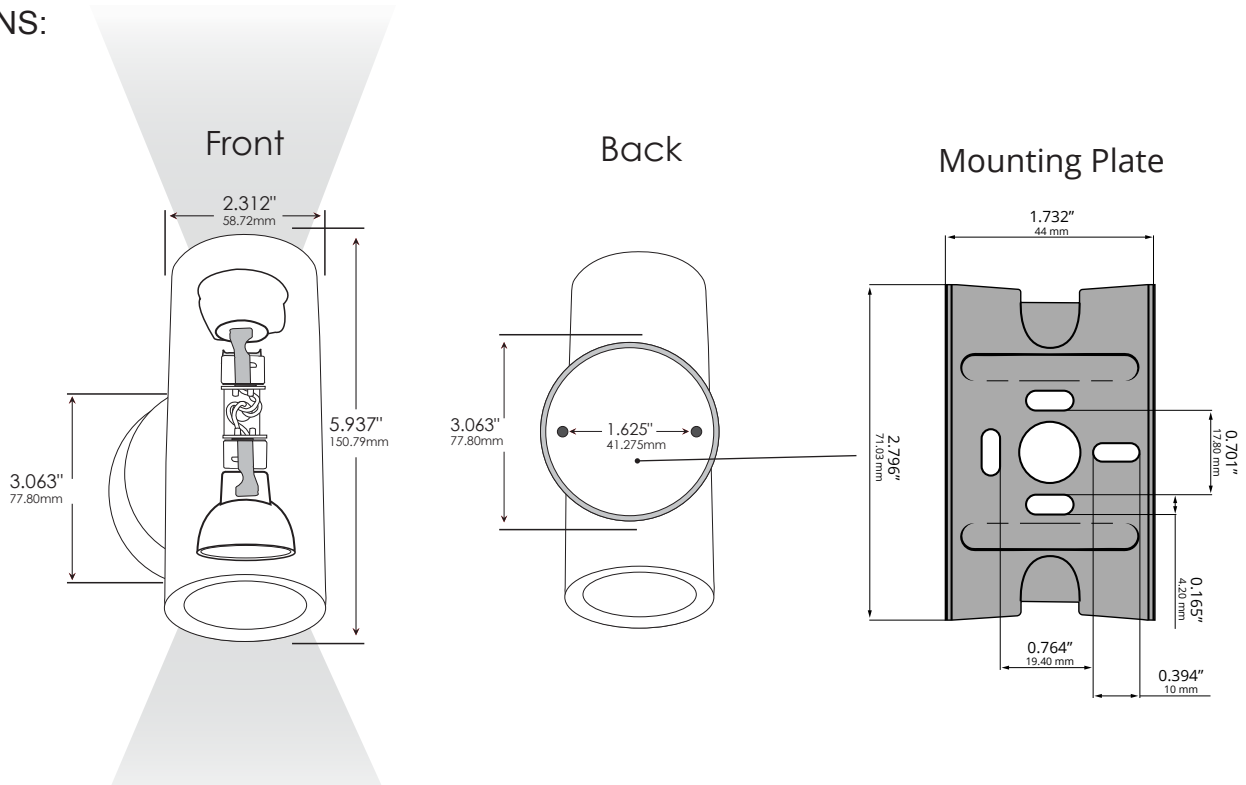

## CABANA LED MR16 Wall Sconce

**ORDERING CODE:**

490090

**SPECIFICATIONS**

**HOUSING:**

Cast brass. Fully potted, threaded cap with O-rings.

**FINISH:**

Weathered brass. Custom powder coated colors available.

**LENS:**

Clear tempered.

**SOCKET/LAMP HOLDER:**

Two fixed ceramic bi-pin socket with stainless steel retaining springs.

**LAMP TYPE:**

Two 12V MR16. LED recommended. 35W halogen or 7W LED maximum.

**MOUNTING:**

Surface mount.

**WIRING:**

Pre-wired with 25' pigtail of 18/2 cable.

**WARRANTY:**

Lifetime.

The cast brass Cabana up-and-down wall sconce utilizes two MR16 LED lamps to provide a wide range of effects. By choosing the desired lamp options, you can set the intensity, warmth (from moonlight to firelight), and beam coverage (from 15° to 40°).

**DIMENSIONS:**

LED LAMP SPECIFICATIONS

**LAMP TYPE:**

Two 12V Dauer MR16 lamp with 5-year warranty, dimmable, and suitable for enclosed luminaires.

**OPTICS:**

Integral optics providing available beam spreads from 15° to 120°.