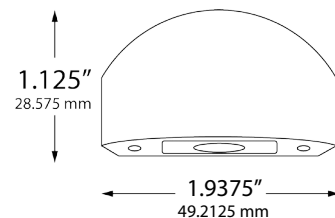

WIRING:

Pre-wired with 5' lead.

WARRANTY:

Ten Years.

ORDERING CODE:

490074-BRZ-2700K 490074-BRZ-3000K	
490074-BLK-2700K 490074-BLK-3000K	
490074-WH-2700K 490074-WH-3000K	
490074-S-2700K 490074-S-3000K	
490074-CUST-2700K 490074-CUST-3000K	???

DIMENSIONS:

FRONT VIEW

UNDERSIDE VIEW