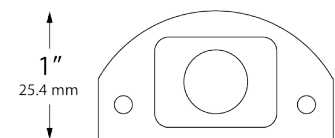

WIRING:

Pre-wired with 5' lead.

WARRANTY:

Ten Years.

ORDERING CODE:

490074-BRZ-2700K 490074-BRZ-3000K	
490074-BLK-2700K 490074-BLK-3000K	
490074-WH-2700K 490074-WH-3000K	
490074-S-2700K 490074-S-3000K	
490074-CUST-2700K 490074-CUST-3000K	???

DIMENSIONS:

FRONT VIEW

UNDERSIDE VIEW