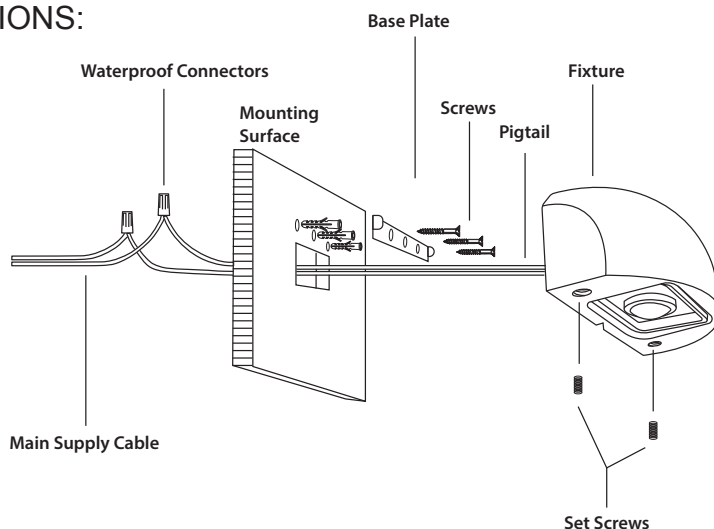

LENS:

Clear high-impact polycarbonate lens.

INTEGRATED LED:

1W. 12V. 150 lumens. 2700K or 3000K color temperature. 1.61 VA at 2700K, 1.59 VA at 3000K.

MOUNTING:

Flush mount to deck with stainless bracket and set screws.

WIRING:

Pre-wired with 5' lead.

WARRANTY:

Ten Years.

ORDERING CODE:

490074-BRZ-2700K 490074-BRZ-3000K	
490074-BLK-2700K 490074-BLK-3000K	
490074-WH-2700K 490074-WH-3000K	
490074-S-2700K 490074-S-3000K	
490074-CUST-2700K 490074-CUST-3000K	???

DIMENSIONS:

FRONT VIEW

UNDERSIDE VIEW