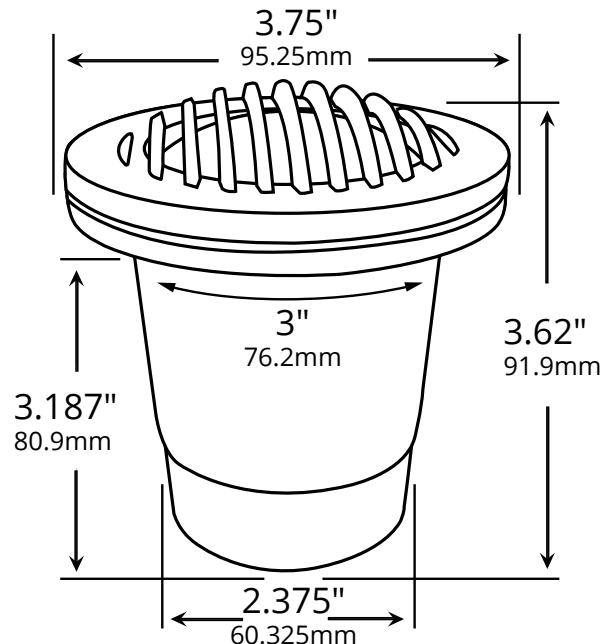

Type:

Model:

TIDES MR16 Well Light with Rock Guard

ORDER CODE:
490064

SPECIFICATIONS

HOUSING:

Cast brass in-grade base with rock guard. H5 Hex, Requires a 3mm Hex tool for installation.

FINISH:

MOUNTING:

Installs in-grade.

WIRING:

Pre-wired with 5' pigtail of 18/2 cable.

WARRANTY:

Lifetime.

DIMENSIONS:

LED LAMP SPECIFICATIONS