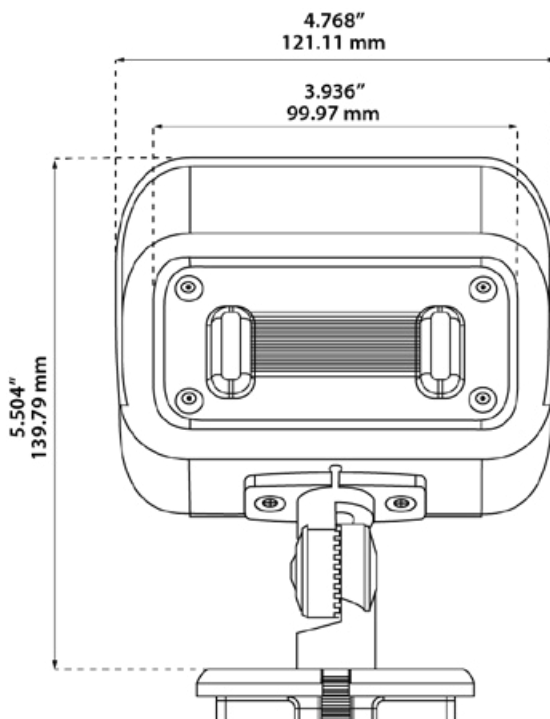

Type:

Model:

**BILTMORE Brass LED Mini Flood Light With Shroud**

**SPECIFICATIONS**

**VOLTAGE:**  
12 volts AC/DC.

**HOUSING:**  
Cast Brass.

**FINISH:**  
Weathered brass. Custom powder coated colors available.

**MOUNTING:**  
Threaded with 1/2" NPT. Heavy-duty composite stake included. May be mounted into threaded hubs in junction boxes or mounting accessories

**WIRING:**  
Pre-wired with a 5' 18/2 cable.

**WARRANTY:**  
Ten Years.

Ideal for applications such as landscape lighting, sign lighting, and building accent lighting. 150° (7H x 7V) beam.

**DIMENSIONS:**

LED LAMP SPECIFICATIONS

**LAMP TYPE:**  
Integrated LED.

**OPTICS:**  
Integral optics providing available beam spread of 150° (7H x 7V).