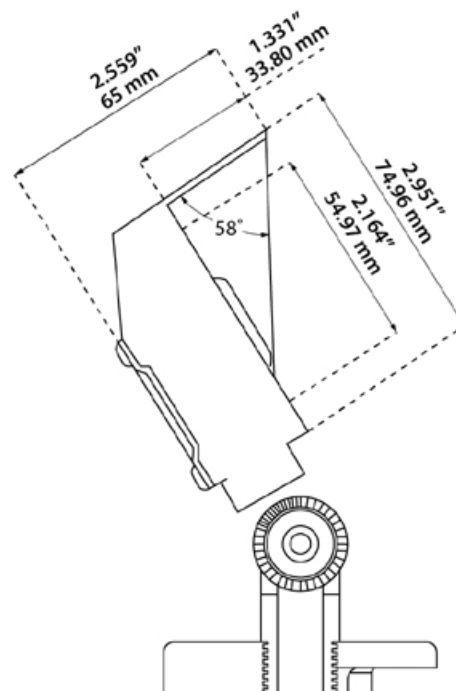

Type:

Model:

**BILTMORE Brass LED Mini Flood Light With Shroud**

**SPECIFICATIONS**

**VOLTAGE:**  
12 volts AC/DC.

**HOUSING:**  
Cast Brass.

**FINISH:**  
Weathered brass. Custom powder coated colors available.

**MOUNTING:**  
Threaded with 1/2" NPT. Heavy-duty composite stake included. May be mounted into threaded hubs in junction boxes or mounting accessories

**WIRING:**  
Pre-wired with a 5' 18/2 cable.

**WARRANTY:**  
Ten Years.

Ideal for applications such as landscape lighting, sign lighting, and building accent lighting. 150° (7H x 7V) beam.

**DIMENSIONS:**

LED LAMP SPECIFICATIONS

**LAMP TYPE:**  
Integrated LED.

**OPTICS:**  
Integral optics providing available beam spread of 150° (7H x 7V).