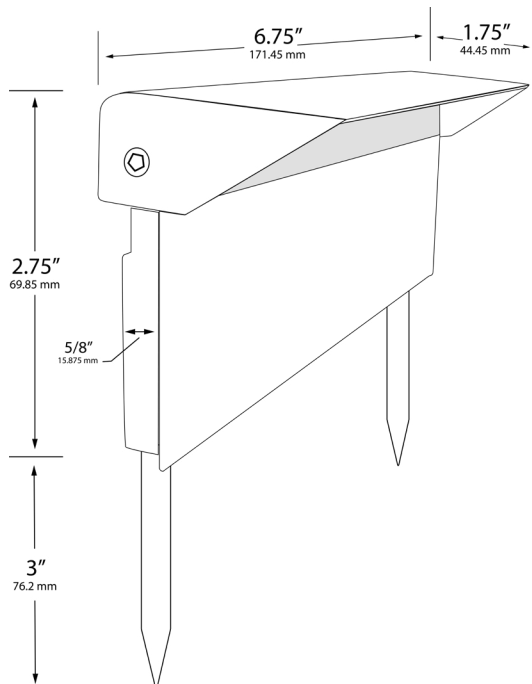

LAMP TYPE:

4W 9 to 15V integrated LED array. IP65 rated.

COLOR TEMPERATURE:

2700K or 3000K.

MOUNTING:

Two marine-grade 316 stainless-steel nails.

WIRING:

Pre-wired five-foot 18/2 SPT1 lead.

DIMENSIONS:

The pivoting head can be angled down to 25° and up to 45°.