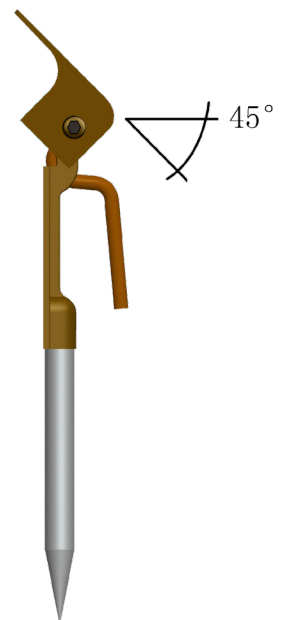

Type:

Model:

RAINIER Path Light

ORDERING CODE:

489911-2700K

489911-3000K

SPECIFICATIONS

HOUSING:

Cast Brass.

FINISH:

Weathered brass. Custom powder coated colors available.

LENS:

One in clear and two shades (light and heavy) of frosted lenses. Optional amber lens available.

LUMEN OUTPUT:

313 lumens with clear lens. 3.63 VA at 2700K, 3.57 VA at 3000K. 208 or 155 lumens with frosted lenses.

LAMP TYPE:

4W 9 to 15V integrated LED array. IP65 rated.

COLOR TEMPERATURE:

2700K or 3000K.

MOUNTING:

Two marine-grade 316 stainless-steel nails.

WIRING:

Pre-wired five-foot 18/2 SPT1 lead.

DIMENSIONS:

The pivoting head can be angled down to 25° and up to 45°.