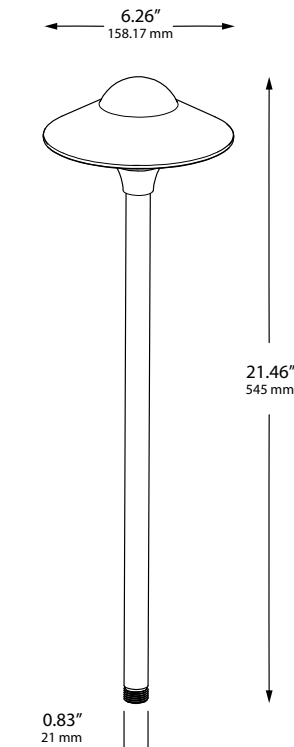

Type:

Model:

CARMEL Integrated Path Light Fixture

ORDERING CODE:

489156-2700K

489156-3000K

SPECIFICATIONS

HOUSING:

MOUNTING:

1/2" NPT. Heavy-duty composite stake included with stem. May be mounted into threaded hubs in junction boxes or other mounting accessories.

WIRING:

Pre-wired with 5' pigtail of 18/2 cable.

WARRANTY:

Ten years.

The Carmel path light features a 6.26"-diameter cast aluminum hat. Its underside is a powder-coated reflective white surface. 3W Integrated LED with a 2700K or 3000K color temperature.

DIMENSIONS: