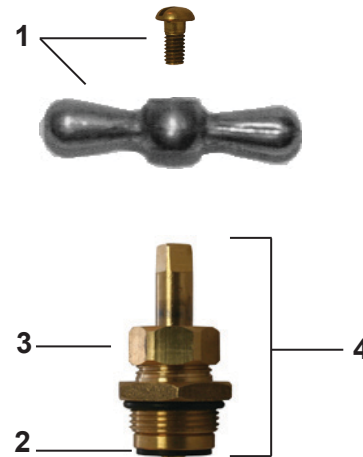

4515 East 139th Street
 Grandview, MO 64030
 (800) 362-9055
 Fax (800) 362-1463
 www.PRIER.com

Heavy Pattern Brass Hose Bibbs

Mansfield Style 44 Series

Application

Features

- Heavy pattern casted red brass construction
- Solid brass operating stem
- Large unobstructed waterways for greater flow rates
- Cast metal handle assembly with brass mounting screw
- Red, blue or green operating handle options
- Packing nut design for years of reliable life
- AFG teflon with graphite packing
- Female and SWT iron pipe inlet connections
- 3/4" garden hose connection outlet
- Solid brass fast-travel stem with ACME threads
- Each valve individually air-tested

Replacement Parts

Ordering

44.42-B

Inlet
 42- 1/2" MIP x 1/2" SWT
 62- 3/4" MIP

Handle Option
 None- Red
 B- Blue
 G- PRIER Green

ID	Part No.	Description
1	630-0046	Handle and Screw Kit
2	630-0047	Bibb Washer and Screw Kit
3	339-3003	Packing Only
4	231-3101	Stem Assembly Complete
	630-0043	Service Kit for Hose Bibbs, Contains: 1, 2, 3