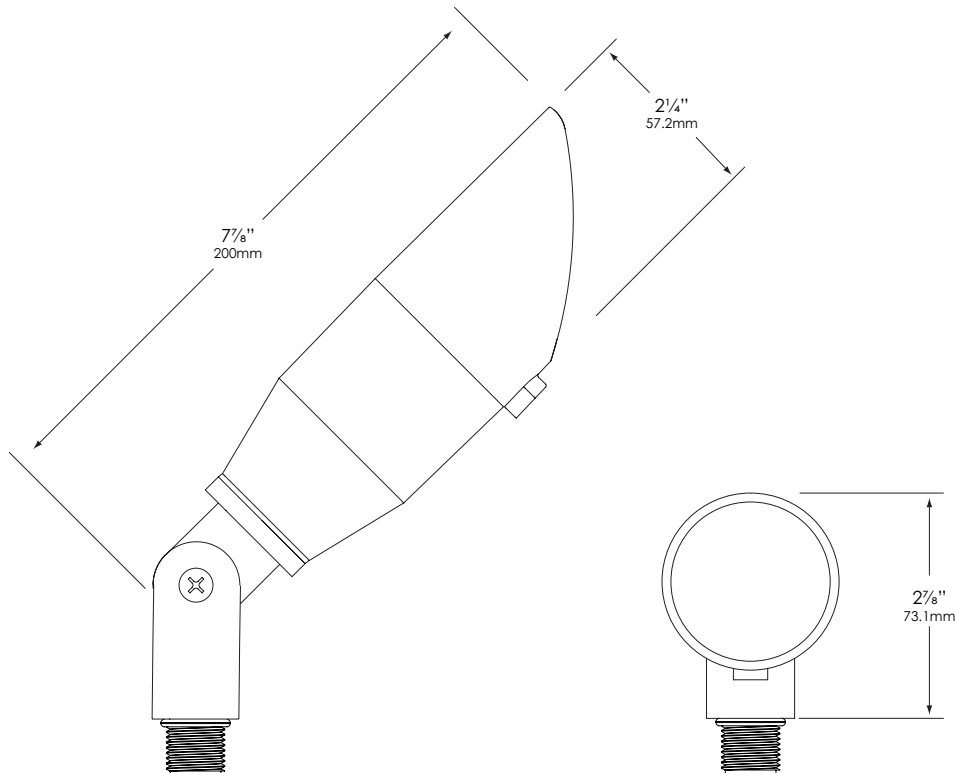

MOUNTING:

Injection-molded, glass-reinforced Ryton® R-4 composite adjustable knuckle with ½" NPT. Fixture may be mounted into threaded hubs in junction boxes, ground stakes, tree-mount boxes, or mounting canopies. Please see fixture ordering information for mounting selection.

FASTENERS:

All fasteners are stainless steel.

WIRING:

Prewired with a three-foot pigtail of 18-2 direct-burial cable and underground connectors for a secure connection to supply cable.

CERTIFICATION:

UL Listed to U.S. and Canadian safety standards for low voltage landscape luminaires (UL 1838). Maximum wattages allowed by Underwriters Laboratories (UL) for U.S. and Canadian markets may vary. Maximum wattages specified are Underwriters Laboratories U.S. standard. Please contact Vista for any questions about maximum wattages allowed by UL Canadian standards.

All Vista luminaires are **MADE IN U.S.A.**

DIMENSIONS:

Vista Professional Outdoor Lighting reserves the right to modify the design and/or construction of the fixture shown without further notification.