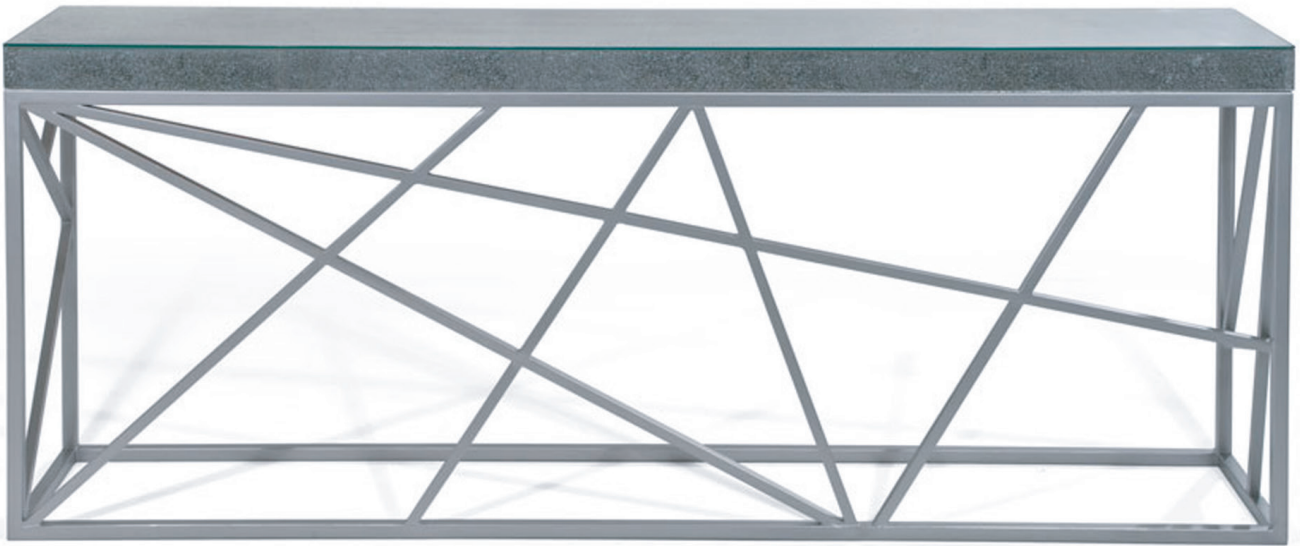

BRADLEY

RAVEN

ABSTRACT CONSOLE

Overall Dimensions: 84W | 16D | 33H

Top Finish: Heavy Snow Antiqued Mirror
Customize with any BRADLEY Concrete, ColorGlass, Antiqued Mirror, Résine, or Wood finish

Base Finish: Roman Silver Iron (Level A)
Customize with any BRADLEY Iron finish