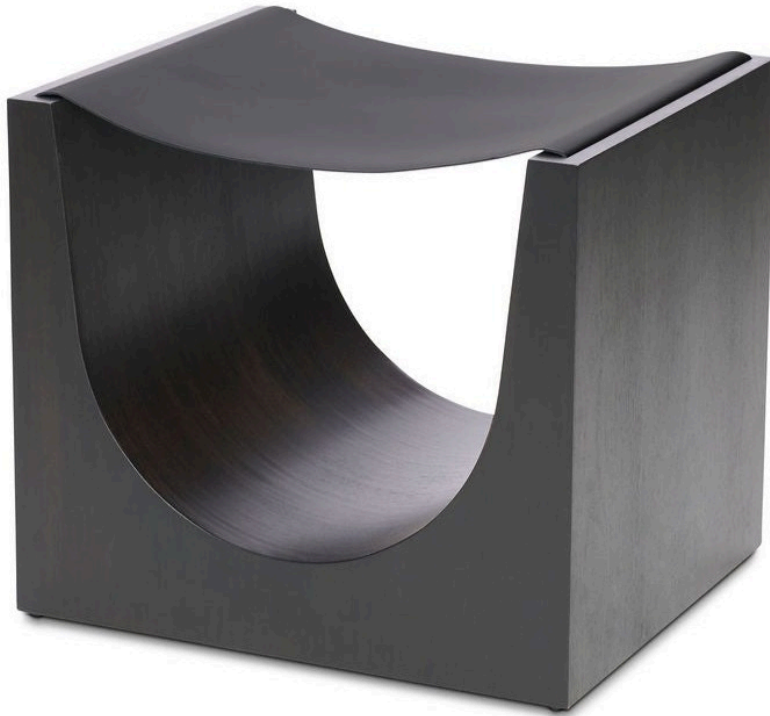

BRADLEY

LOS STOOL

SINGLE SADDLE STOOL

Overall Dimensions: 24W | 21D | 21H | 19SH | 19SD

Available in dining height and counter height

Fabric/Leather: Black Belting Leather

Base Finish: Ebony on Walnut (Level B)
Customize with any BRADLEY Wood finish