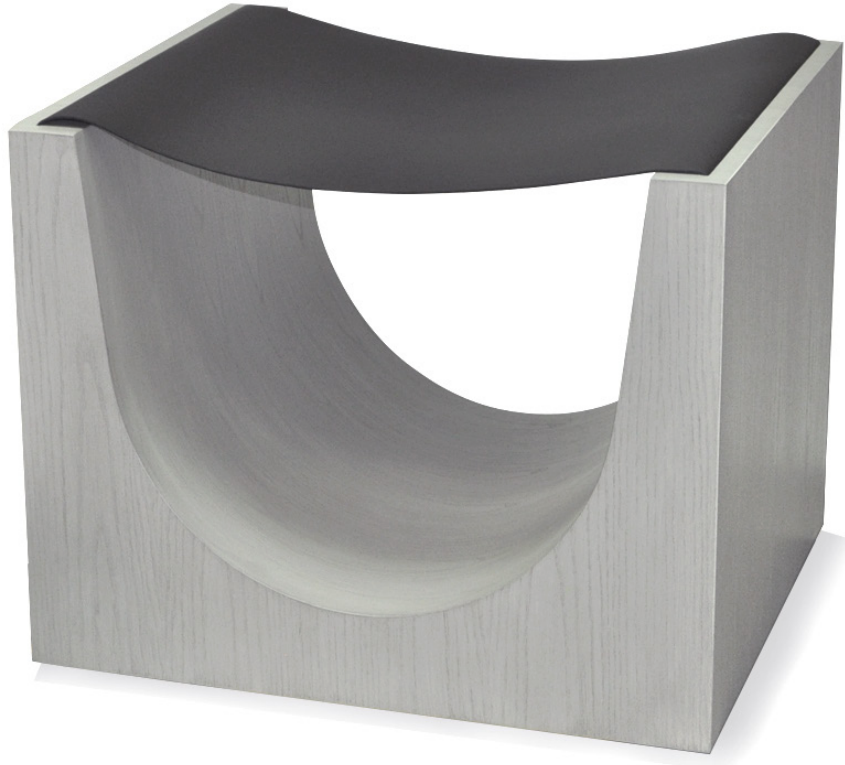

BRADLEY

LOS STOOL

SINGLE SADDLE STOOL

Overall Dimensions: 24W | 21D | 20H | 19SH | 19SD

Available in dining height and counter height

Fabric/Leather: Black Belting Leather

Base Finish: Linen on Ash (Level A)

Customize with any BRADLEY Wood finish

Estimated Lead Time: 8-10 weeks