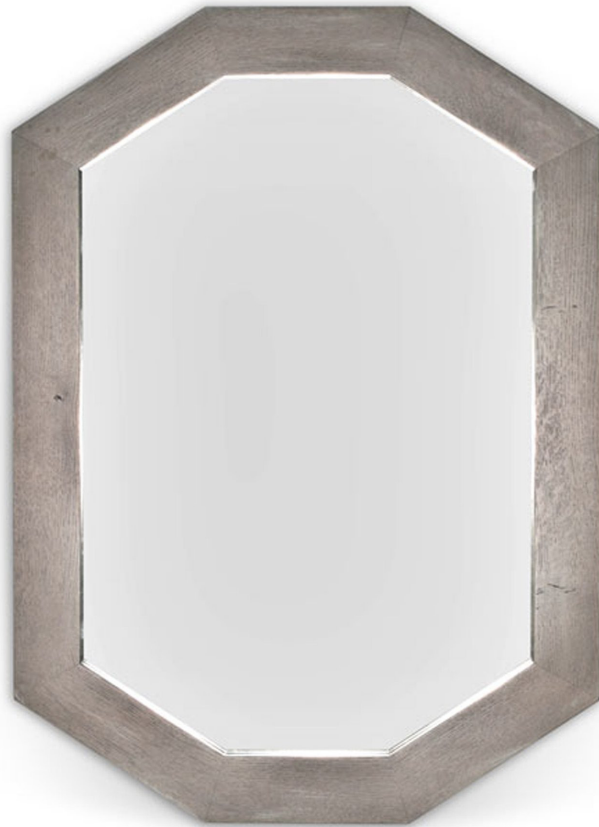

BRADLEY

KRAMER

OCTAGONAL MIRROR

Overall Dimensions: 30W | 42H

Available in custom sizes

Mirror: Plain Mirror

Customize with any BRADLEY Mirror finish

Finish: Weathered Reclaimed Oak

Customize with any BRADLEY Wood finish

Estimated Lead Time: 8-10 weeks