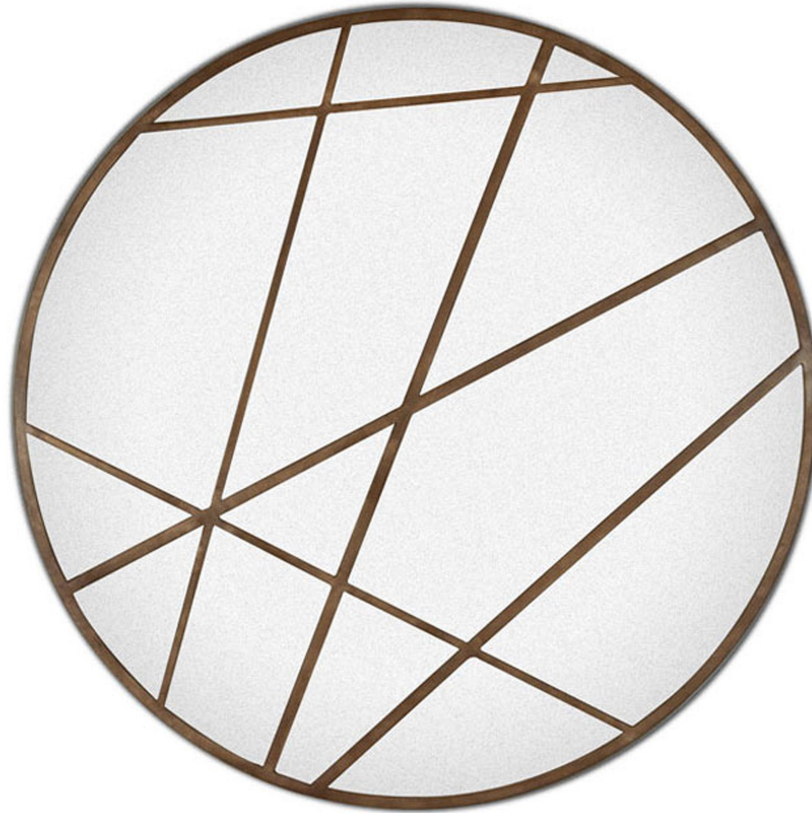

BRADLEY

KEMBLE

HAND FORGED IRON MIRROR

Overall Dimensions: 48DIA | 2D

Available in multiple sizes

Mirror: Standard Medium Antiqued Mirror
Customize with any BRADLEY Mirror finish

Finish: Rubbed Bronze (Level C)
Customize with any BRADLEY Iron finish