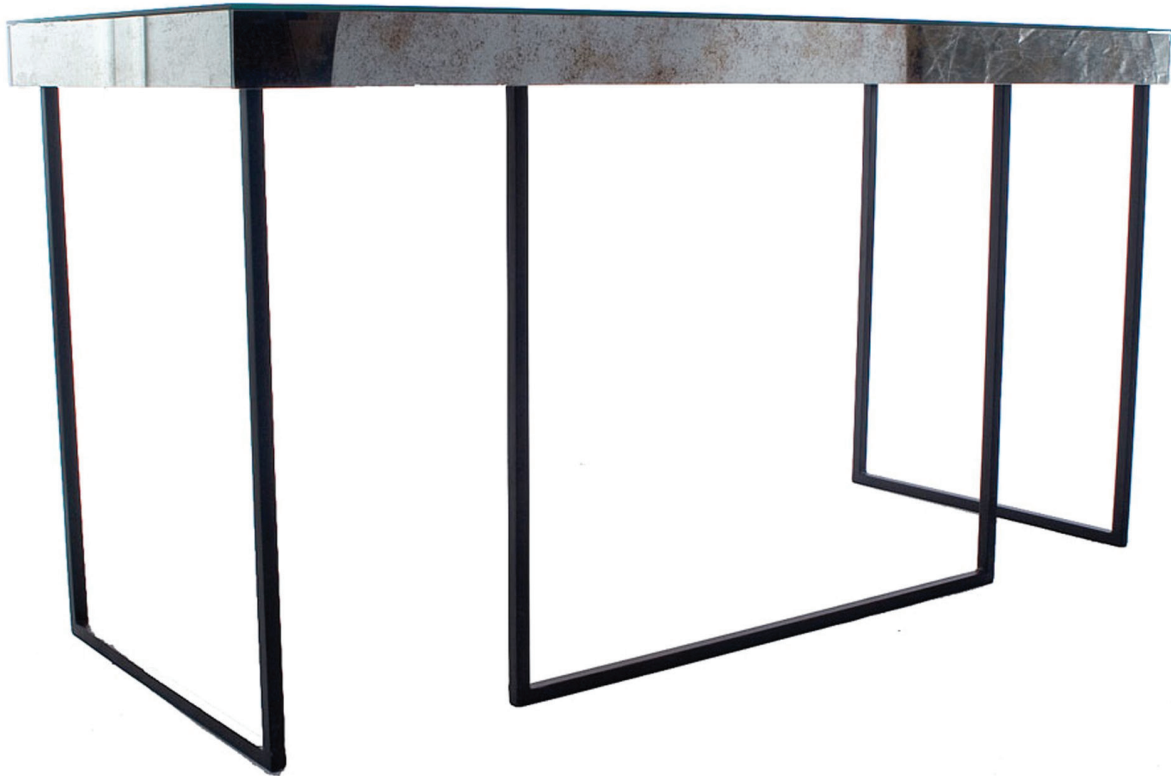

BRADLEY

# JACKIE

MODERN DESK

**Overall Dimensions:** 60W | 26D | 30H

**Top Finish:** Medium Burnished Gold Antiqued Mirror  
Customize with any BRADLEY Concrete, ColorGlass, Antiqued Mirror,  
Résine, or Wood finish

**Base Finish:** Black Iron (Level A)  
Customize with any BRADLEY Iron finish

**Estimated Lead Time:** 8-10 weeks