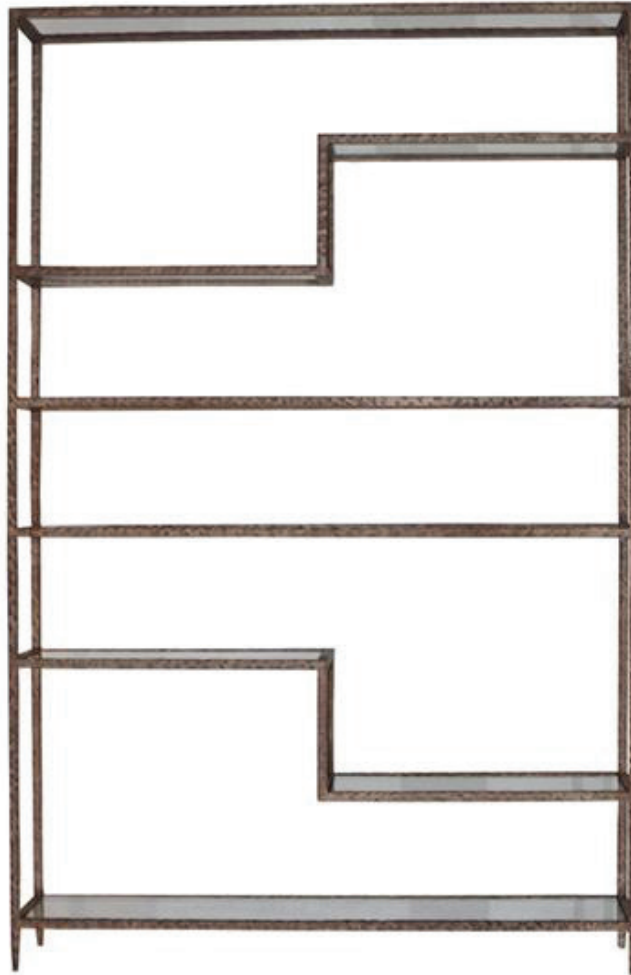

BRADLEY

## DEREK

TIERED IRON ETAGERE

**Overall Dimensions:** 48W | 13D | 84H

**Finish:** Antique Gold (Level B) - Hammered

Customize with any BRADLEY Iron finish

**Shelves:** Clear Glass

Customize with any BRADLEY ColorGlass, Antiqued Mirror, Résine, or Wood finish