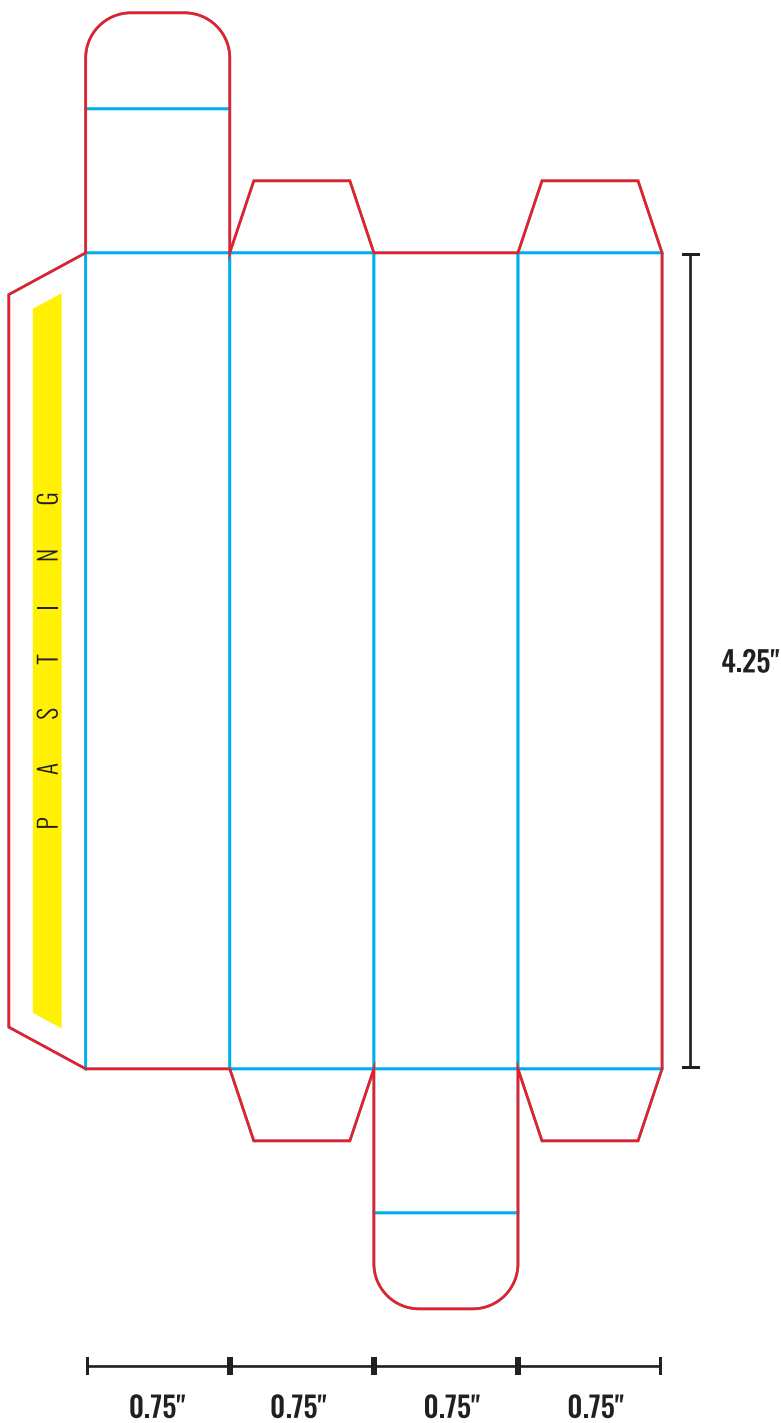

Size: 0.75" x 4.25" x 0.75"
Reverse Tuck Box

Folding **Cu✂ing**
these lines will not be printed