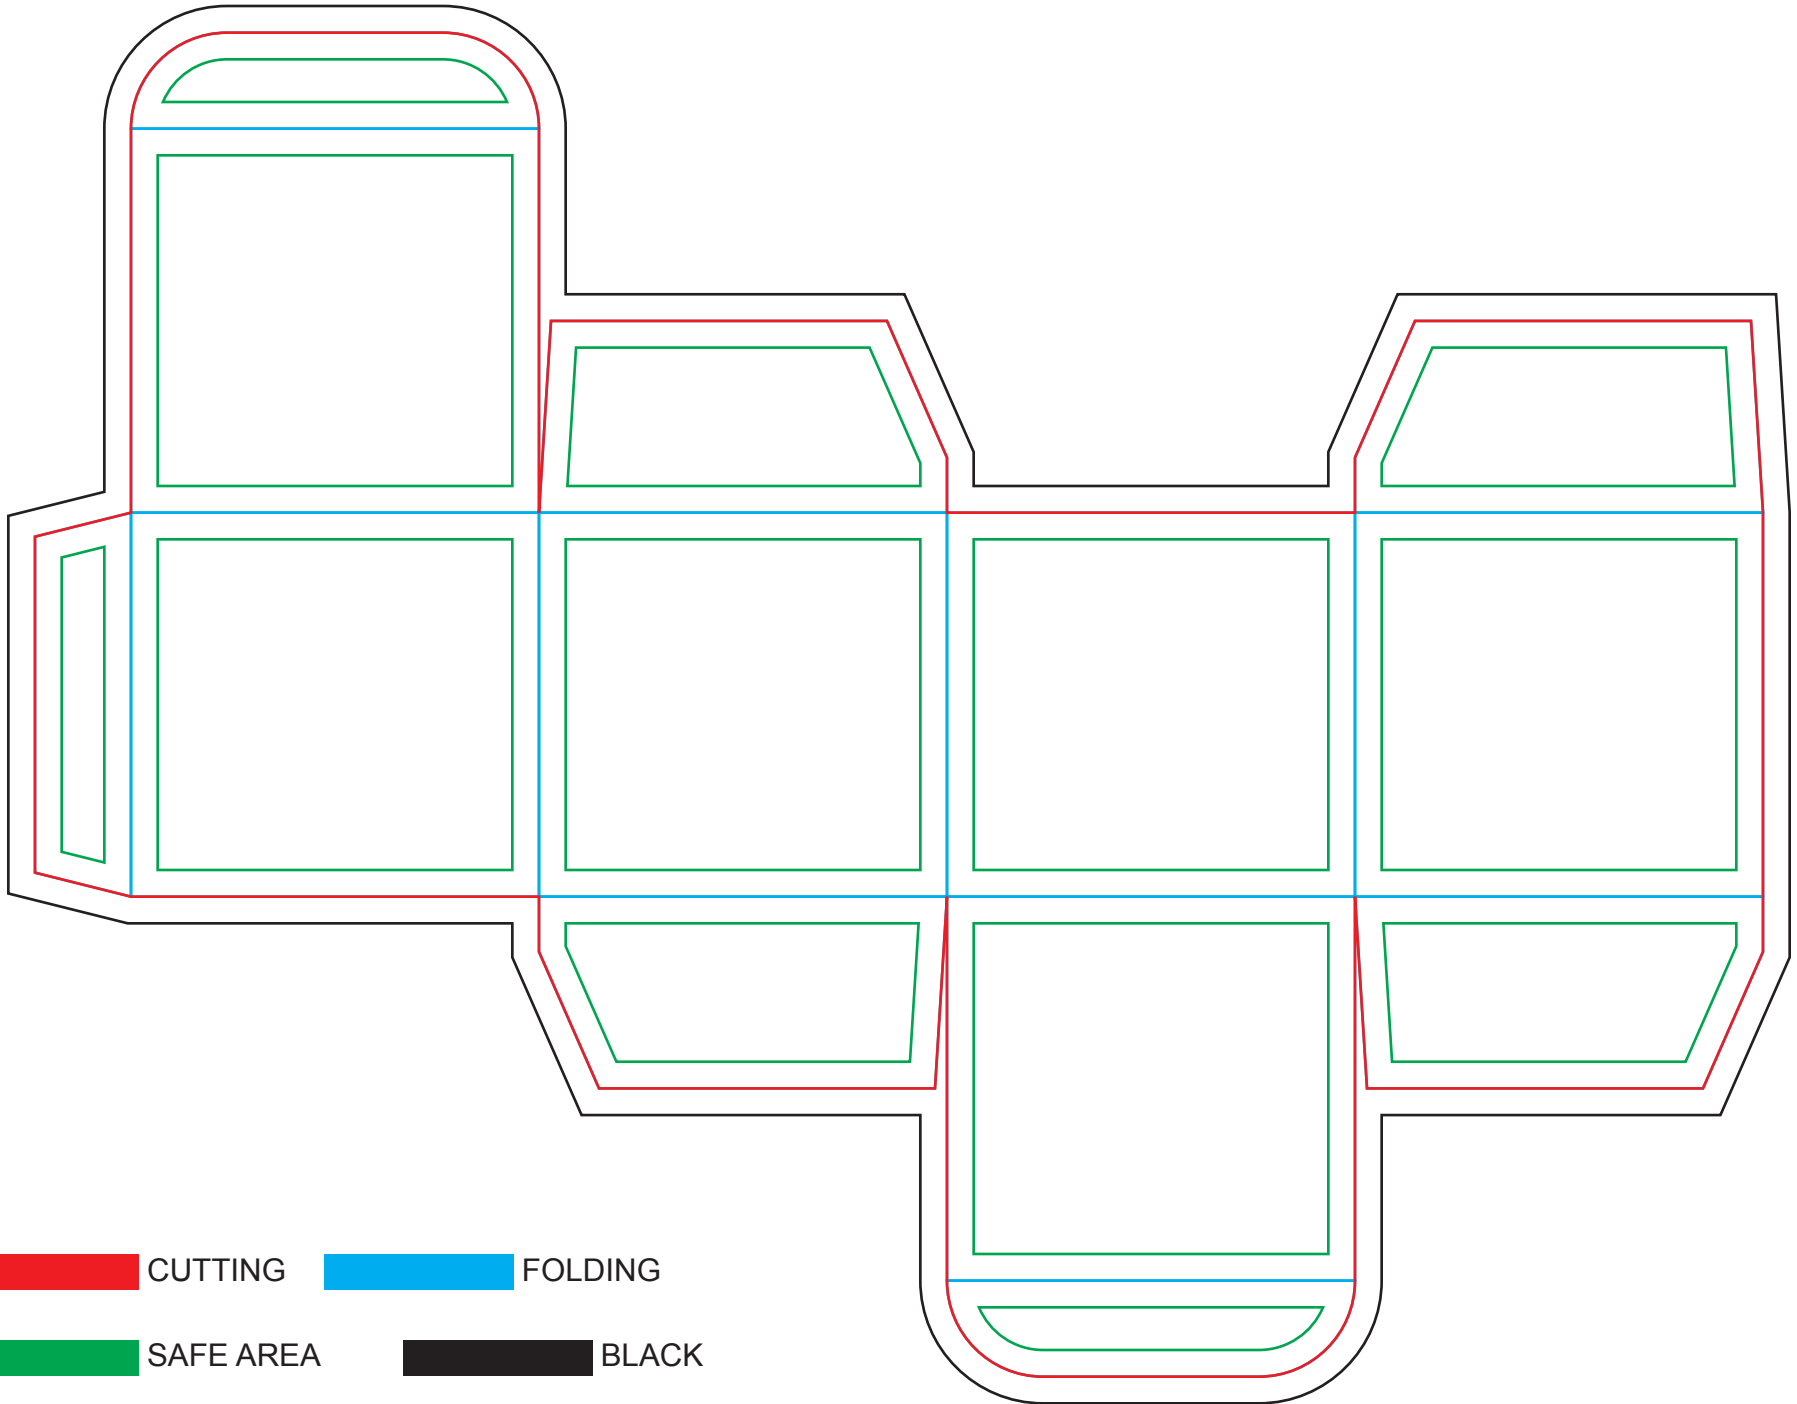

2.125" x 2" x 2.125"
Reverse Tuck Box

CUTTING **FOLDING**
SAFE AREA **BLACK**