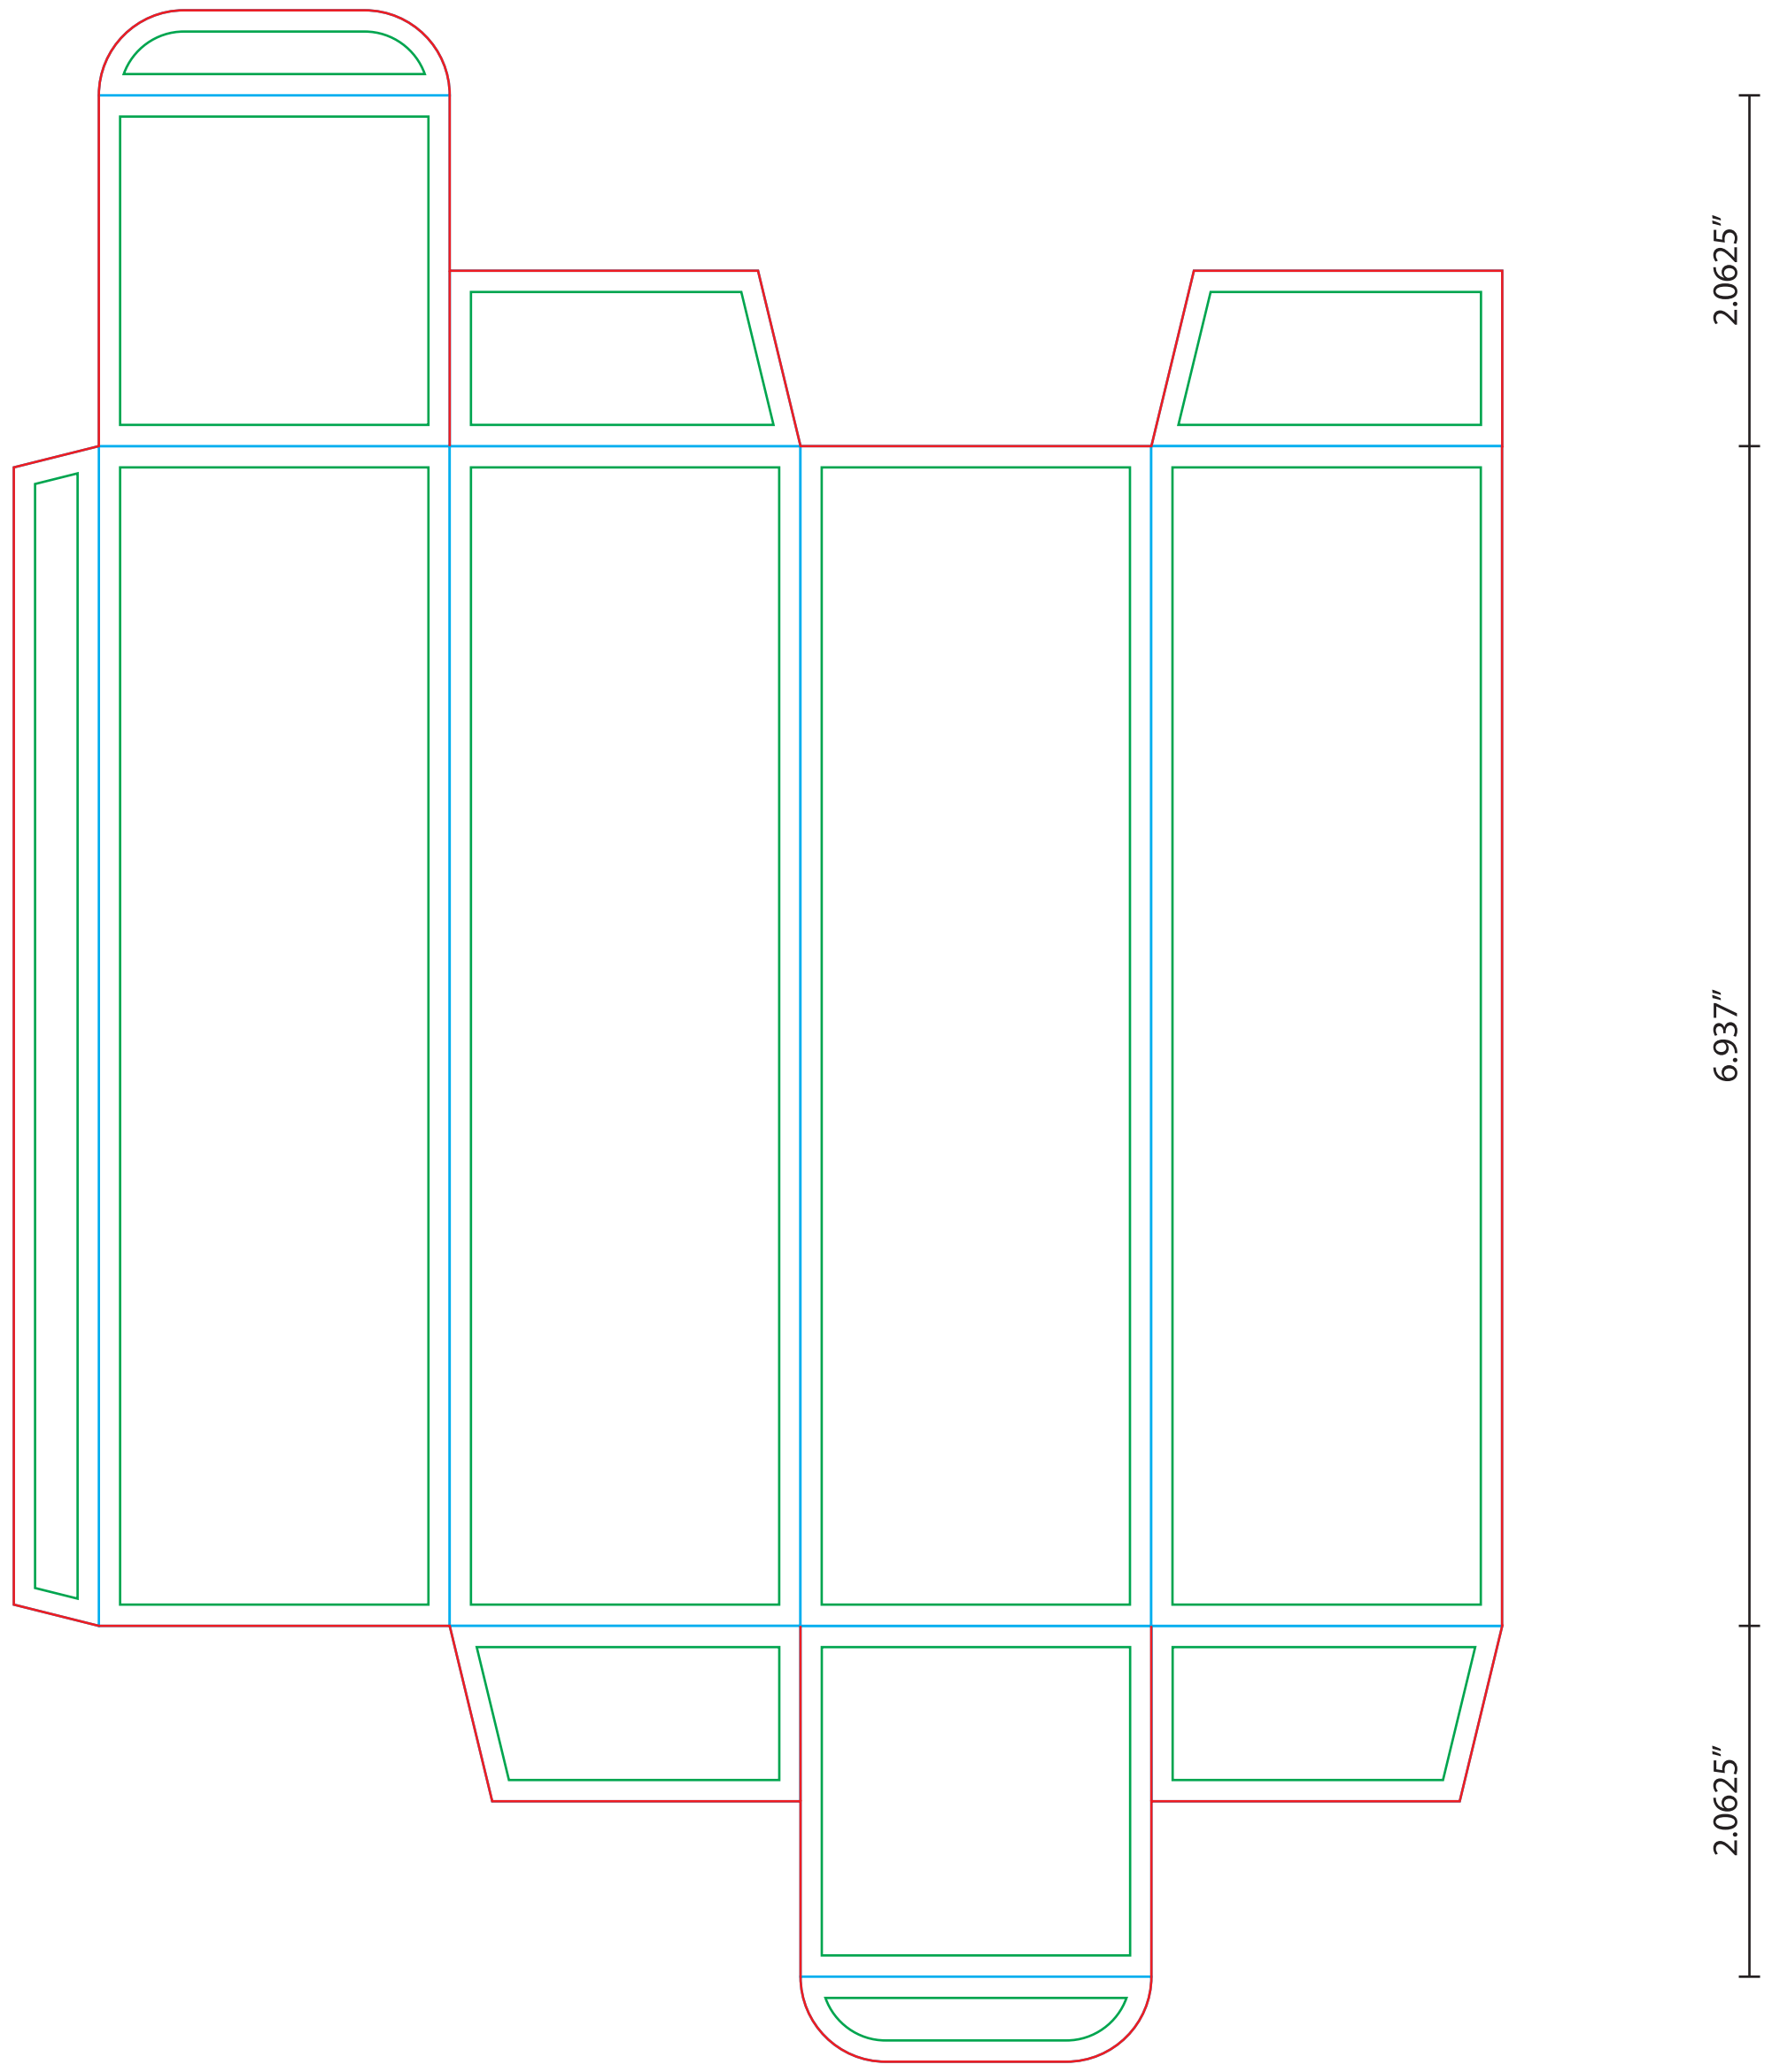

Body Wash with Disc Cap
Top Tuck Box
Size: 2.0625" x 6.937" x 2.0625"

2.0625" 2.0625" 2.0625" 2.0625"

■ Cutting ■ Folding ■ Save Area