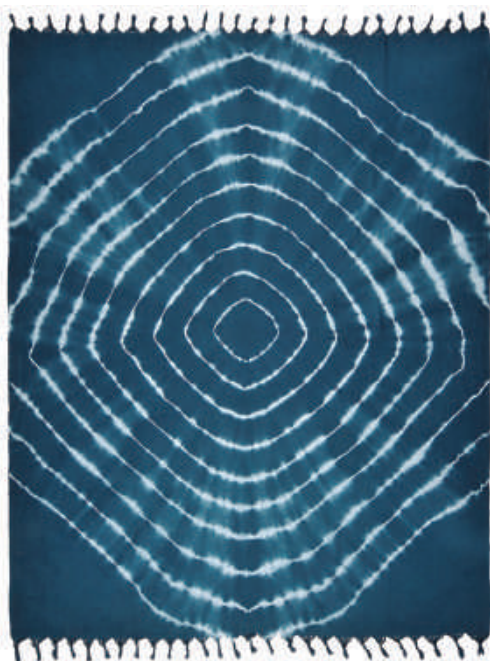

Pre-Washed Soft
100% Cotton

Dark Blue

Pink

Rose

SPIRAL THROW

THROW-SPIRAL

150 x 190cm 500g

Tie Dye
100% Cotton