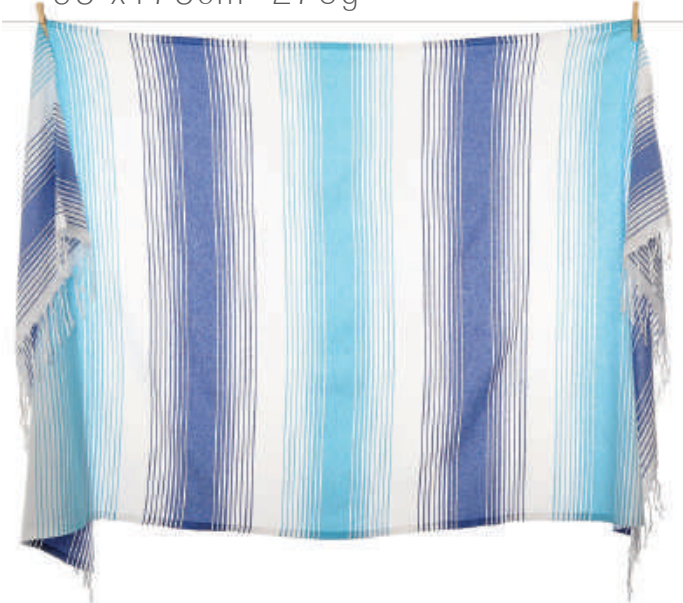

NAZAR RECYCLED

RGN-NAZAR

95 x175cm 270g