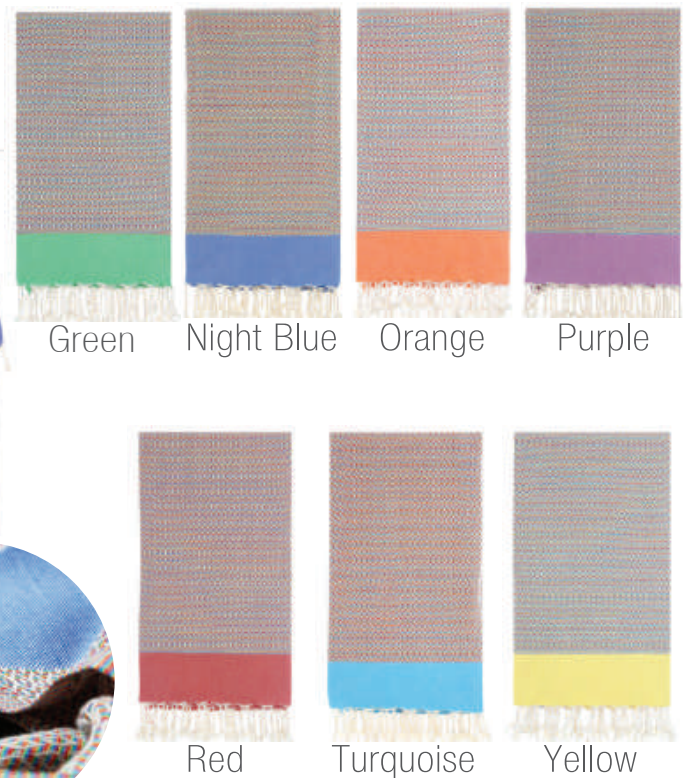

POM POM

PES-PONPON
95 x180cm 300g

Pre-Washed Soft
100% Cotton

SAFIR

PES-SAFIR
95 x170cm 34 0g

Pre-Washed Soft
100% Cotton