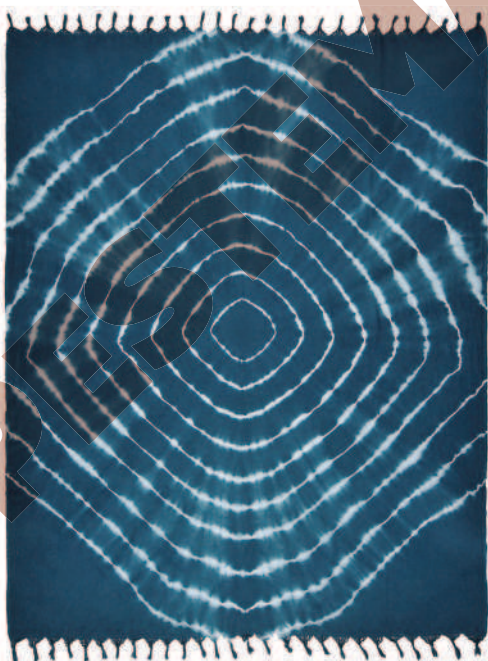

SPIRAL THROW

THROW-SPIRAL

150 x 190cm 500g