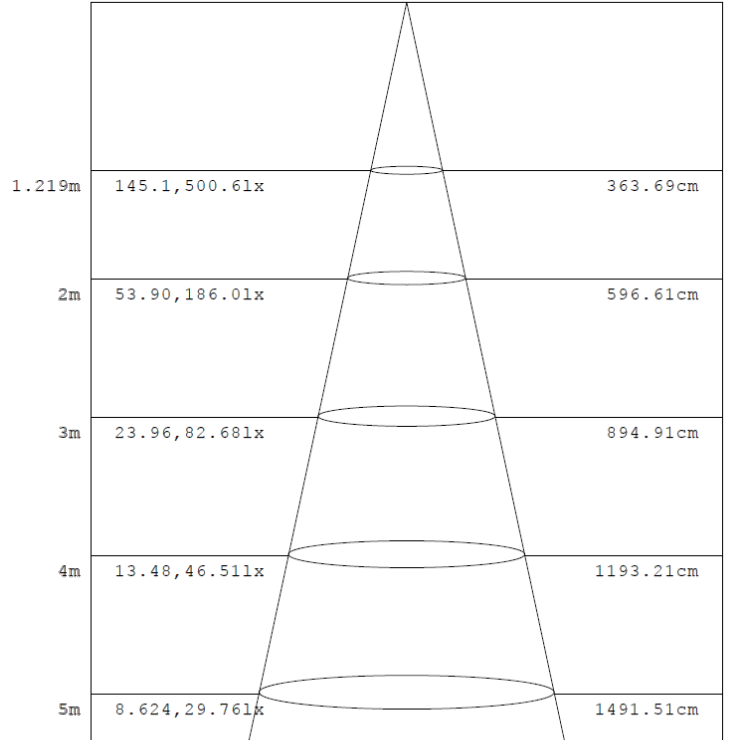

MEASUREMENTS

MODEL	QUANTITY	WEIGHT	UPC CODE
LOC-2FTVT-MW(20/25/30)MCCT(35/40/50)	1	3.45 lbs	00815586029716
LOC-4FTVT-MW(25/35/50)MCCT(35/40/50)	1	6.06 lbs	00815586029709
LOC-8FTVT-MW(60/75/90)MCCT(35/40/50)	1	11.02 lbs	00815586029723

2FT 20W

Flux out:1546 lm

Note:The Curves indicate the illuminated area and the average illumination when the luminaire is at different distance.

2FT 25W

Flux out:1884 lm

Note:The Curves indicate the illuminated area and the average illumination when the luminaire is at different distance.

2FT 30W

Flux out:2225 lm

Note: The Curves indicate the illuminated area and the average illumination when the luminaire is at different distance.

4FT 25W

Flux out:2673 lm

Note: The Curves indicate the illuminated area and the average illumination when the luminaire is at different distance.

4FT 35W

Flux out:1471 lm

Note: The Curves indicate the illuminated area and the average illumination when the luminaire is at different distance.

4FT 50W

Flux out:1866 lm

Note: The Curves indicate the illuminated area and the average illumination when the luminaire is at different distance.