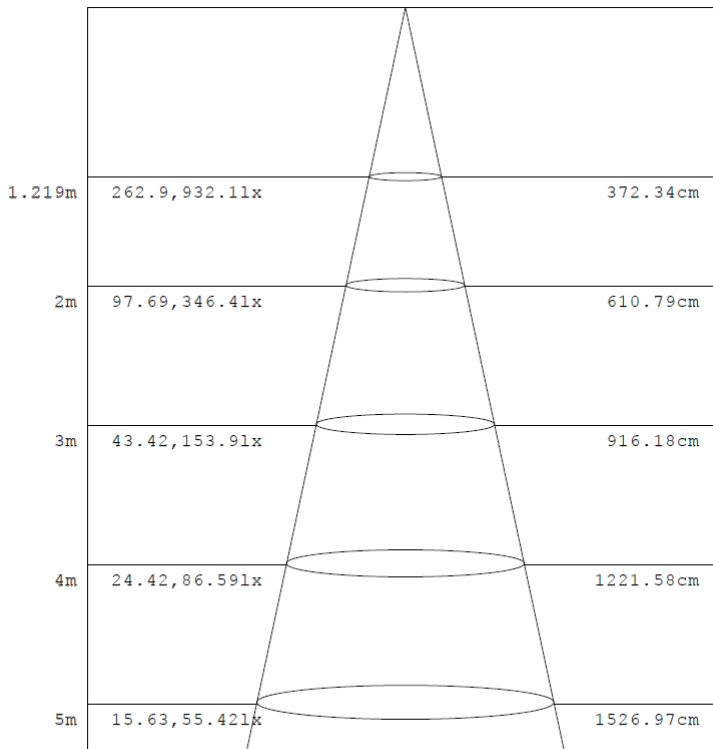

Flux out: 2911 lm