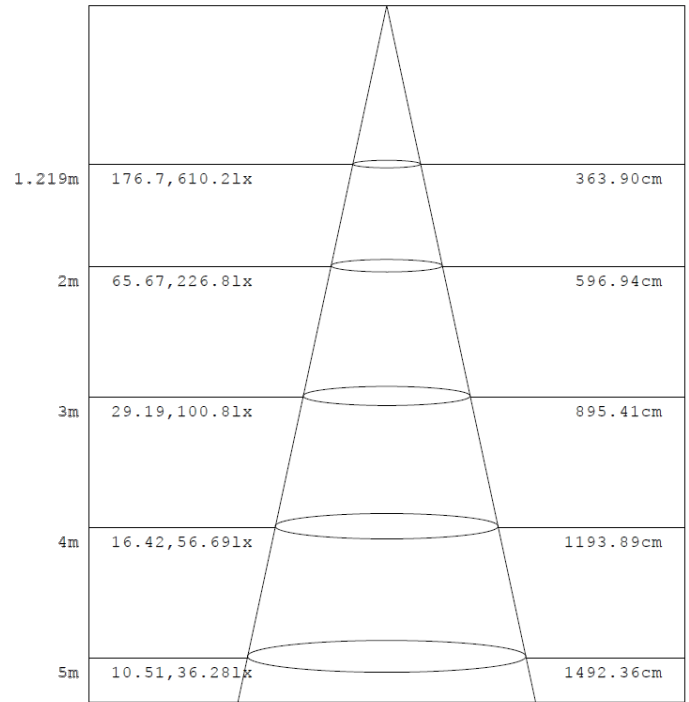

2FT 20W

Flux out:1546 lm

Note:The Curves indicate the illuminated area and the average illumination when the luminaire is at different distance.

2FT 25W

Flux out:1884 lm

Note:The Curves indicate the illuminated area and the average illumination when the luminaire is at different distance.

2FT 30W

Flux out:2225 lm

Note: The Curves indicate the illuminated area and the average illumination when the luminaire is at different distance.

4FT 25W

Flux out:2673 lm

Note: The Curves indicate the illuminated area and the average illumination when the luminaire is at different distance.

4FT 35W

Flux out:1471 lm

Note: The Curves indicate the illuminated area and the average illumination when the luminaire is at different distance.

4FT 50W

Flux out:1866 lm

Note: The Curves indicate the illuminated area and the average illumination when the luminaire is at different distance.

8FT 60W

Note: The Curves indicate the illuminated area and the average illumination when the luminaire is at different distance.

8FT 75W

Note: The Curves indicate the illuminated area and the average illumination when the luminaire is at different distance.