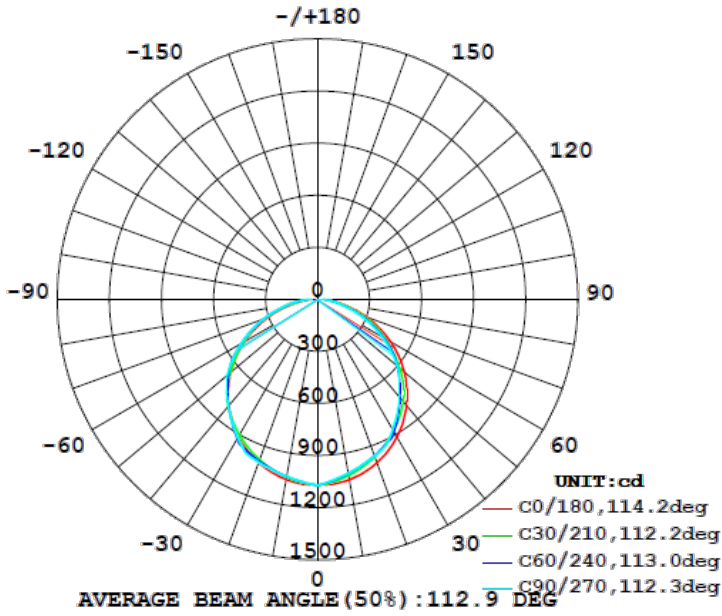

2FT 20W

Flux out:1546 lm

Note:The Curves indicate the illuminated area and the average illumination when the luminaire is at different distance.

2FT 25W

Flux out:1884 lm

Note:The Curves indicate the illuminated area and the average illumination when the luminaire is at different distance.

2FT 30W

Flux out:2225 lm

Note: The Curves indicate the illuminated area and the average illumination when the luminaire is at different distance.

4FT 25W

Flux out:2673 lm

Note: The Curves indicate the illuminated area and the average illumination when the luminaire is at different distance.

4FT 35W

Flux out:1471 lm

Note: The Curves indicate the illuminated area and the average illumination when the luminaire is at different distance.

4FT 50W

Flux out:1866 lm

Note: The Curves indicate the illuminated area and the average illumination when the luminaire is at different distance.

8FT 60W

Note: The Curves indicate the illuminated area and the average illumination when the luminaire is at different distance.

8FT 75W

Note: The Curves indicate the illuminated area and the average illumination when the luminaire is at different distance.