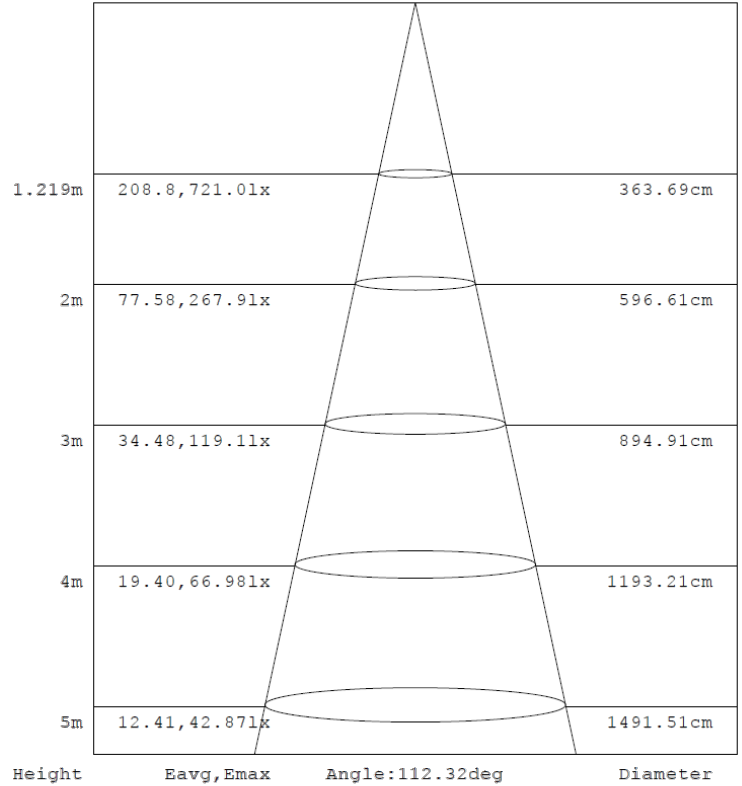

2FT 20W

Flux out:1546 lm

Note:The Curves indicate the illuminated area and the average illumination when the luminaire is at different distance.

2FT 25W

Flux out:1884 lm

Note:The Curves indicate the illuminated area and the average illumination when the luminaire is at different distance.

2FT 30W

Flux out:2225 lm

Note: The Curves indicate the illuminated area and the average illumination when the luminaire is at different distance.

4FT 25W

Flux out:2673 lm

Note: The Curves indicate the illuminated area and the average illumination when the luminaire is at different distance.

4FT 35W

Flux out:1471 lm

Note: The Curves indicate the illuminated area and the average illumination when the luminaire is at different distance.

4FT 50W

Flux out:1866 lm

Note: The Curves indicate the illuminated area and the average illumination when the luminaire is at different distance.

8FT 60W

Note: The Curves indicate the illuminated area and the average illumination when the luminaire is at different distance.

8FT 75W

Note: The Curves indicate the illuminated area and the average illumination when the luminaire is at different distance.