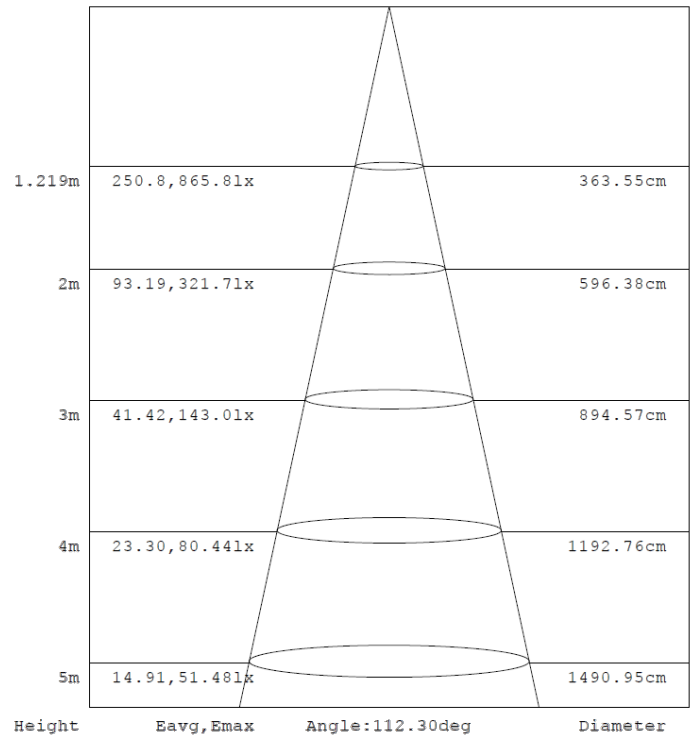

2FT 20W

Flux out:1546 lm

Note:The Curves indicate the illuminated area and the average illumination when the luminaire is at different distance.

2FT 25W

Flux out:1884 lm

Note:The Curves indicate the illuminated area and the average illumination when the luminaire is at different distance.

2FT 30W

Flux out:2225 lm

Note: The Curves indicate the illuminated area and the average illumination when the luminaire is at different distance.

4FT 25W

Flux out:2673 lm

Note: The Curves indicate the illuminated area and the average illumination when the luminaire is at different distance.

4FT 35W

Flux out:1471 lm

Note: The Curves indicate the illuminated area and the average illumination when the luminaire is at different distance.

4FT 50W

Flux out:1866 lm

Note: The Curves indicate the illuminated area and the average illumination when the luminaire is at different distance.

8FT 60W

Note: The Curves indicate the illuminated area and the average illumination when the luminaire is at different distance.

8FT 75W

Note: The Curves indicate the illuminated area and the average illumination when the luminaire is at different distance.