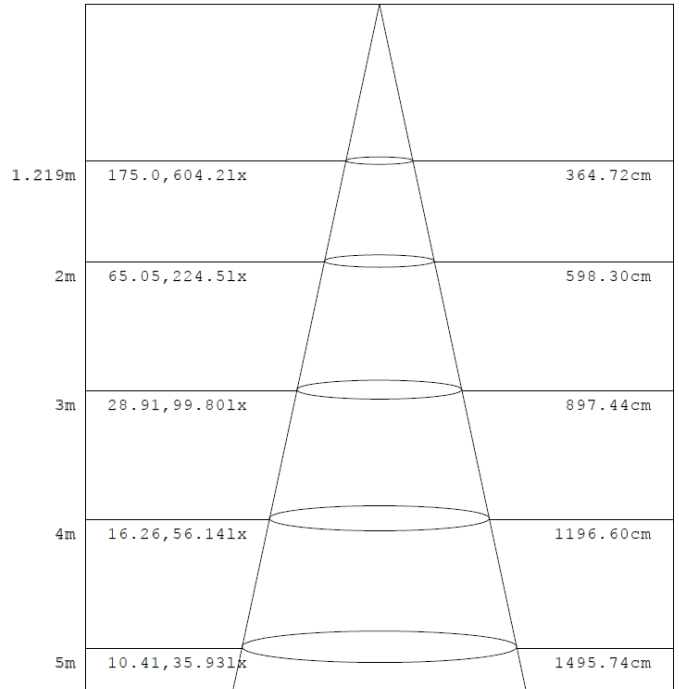

2FT 20W

Flux out:1546 lm

Note:The Curves indicate the illuminated area and the average illumination when the luminaire is at different distance.

2FT 25W

Flux out:1884 lm

Note:The Curves indicate the illuminated area and the average illumination when the luminaire is at different distance.

2FT 30W

Flux out:2225 lm

Note: The Curves indicate the illuminated area and the average illumination when the luminaire is at different distance.

4FT 25W

Flux out:2673 lm

Note: The Curves indicate the illuminated area and the average illumination when the luminaire is at different distance.

4FT 35W

Flux out:1471 lm

Note: The Curves indicate the illuminated area and the average illumination when the luminaire is at different distance.

4FT 50W

Flux out:1866 lm

Note: The Curves indicate the illuminated area and the average illumination when the luminaire is at different distance.

8FT 60W

Note: The Curves indicate the illuminated area and the average illumination when the luminaire is at different distance.

8FT 75W

Note: The Curves indicate the illuminated area and the average illumination when the luminaire is at different distance.