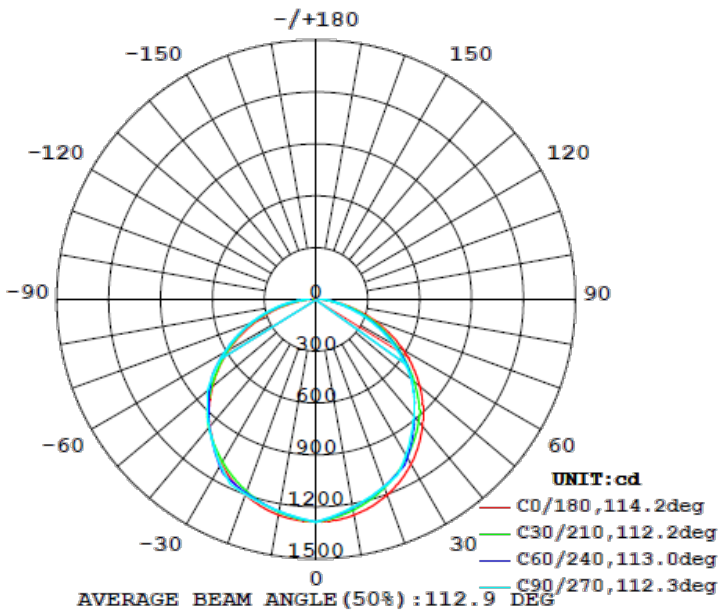

2FT 20W

Flux out:1546 lm

Note:The Curves indicate the illuminated area and the average illumination when the luminaire is at different distance.

2FT 25W

Flux out:1884 lm

Note:The Curves indicate the illuminated area and the average illumination when the luminaire is at different distance.

2FT 30W

Flux out:2225 lm

Note: The Curves indicate the illuminated area and the average illumination when the luminaire is at different distance.

4FT 25W

Flux out:2673 lm

Note: The Curves indicate the illuminated area and the average illumination when the luminaire is at different distance.

4FT 35W

Flux out:1471 lm

Note: The Curves indicate the illuminated area and the average illumination when the luminaire is at different distance.

4FT 50W

Flux out:1866 lm

Note: The Curves indicate the illuminated area and the average illumination when the luminaire is at different distance.

8FT 60W

Note: The Curves indicate the illuminated area and the average illumination when the luminaire is at different distance.

8FT 75W

Note: The Curves indicate the illuminated area and the average illumination when the luminaire is at different distance.