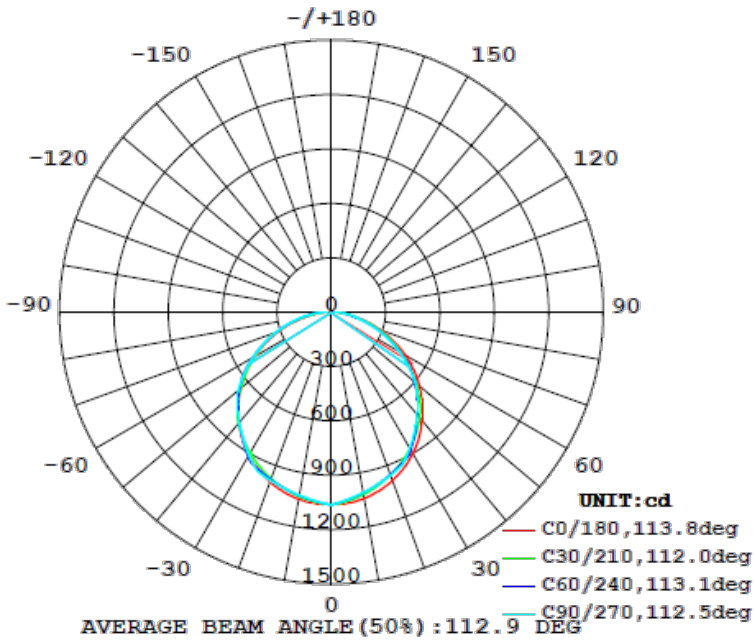

2FT 20W

Flux out:1546 lm

Note:The Curves indicate the illuminated area and the average illumination when the luminaire is at different distance.

2FT 25W

Flux out:1884 lm

Note:The Curves indicate the illuminated area and the average illumination when the luminaire is at different distance.

2FT 30W

Flux out:2225 lm

Note: The Curves indicate the illuminated area and the average illumination when the luminaire is at different distance.

4FT 25W

Flux out:2673 lm

Note: The Curves indicate the illuminated area and the average illumination when the luminaire is at different distance.

4FT 35W

Flux out:1471 lm

Note: The Curves indicate the illuminated area and the average illumination when the luminaire is at different distance.

4FT 50W

Flux out:1866 lm

Note: The Curves indicate the illuminated area and the average illumination when the luminaire is at different distance.

8FT 60W

Note: The Curves indicate the illuminated area and the average illumination when the luminaire is at different distance.

8FT 75W

Note: The Curves indicate the illuminated area and the average illumination when the luminaire is at different distance.