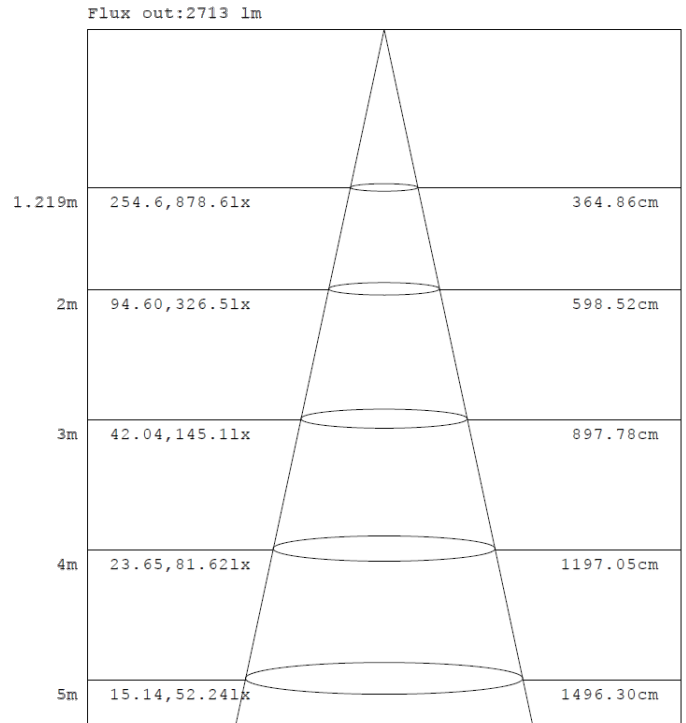

2FT 20W

Flux out:1546 lm

Note:The Curves indicate the illuminated area and the average illumination when the luminaire is at different distance.

2FT 25W

Flux out:1884 lm

Note:The Curves indicate the illuminated area and the average illumination when the luminaire is at different distance.

2FT 30W

Flux out:2225 lm

Note: The Curves indicate the illuminated area and the average illumination when the luminaire is at different distance.

4FT 25W

Flux out:2673 lm

Note: The Curves indicate the illuminated area and the average illumination when the luminaire is at different distance.

4FT 35W

Flux out:1471 lm

Note: The Curves indicate the illuminated area and the average illumination when the luminaire is at different distance.

4FT 50W

Flux out:1866 lm

Note: The Curves indicate the illuminated area and the average illumination when the luminaire is at different distance.

8FT 60W

Note: The Curves indicate the illuminated area and the average illumination when the luminaire is at different distance.

8FT 75W

Note: The Curves indicate the illuminated area and the average illumination when the luminaire is at different distance.