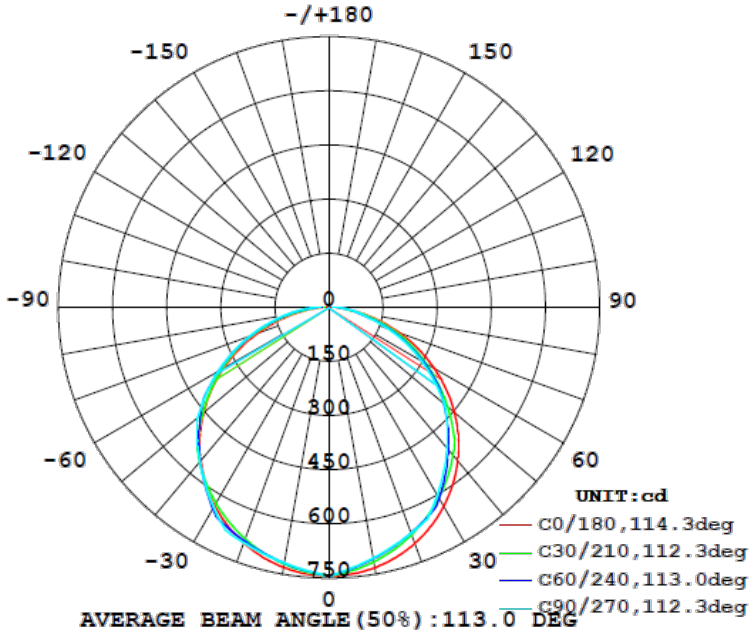

MEASUREMENTS

MODEL	QUANTITY	WEIGHT	UPC CODE
LOC-2FTVT-MW(20/25/30)MCCT(35/40/50)	1	3.45 lbs	00815586029716
LOC-4FTVT-MW(25/35/50)MCCT(35/40/50)	1	6.06 lbs	00815586029709
LOC-8FTVT-MW(60/75/90)MCCT(35/40/50)	1	11.02 lbs	00815586029723

2FT 20W

Flux out:1546 lm

Note:The Curves indicate the illuminated area and the average illumination when the luminaire is at different distance.

2FT 25W

Flux out:1884 lm

Note:The Curves indicate the illuminated area and the average illumination when the luminaire is at different distance.

2FT 30W

Flux out:2225 lm

Note: The Curves indicate the illuminated area and the average illumination when the luminaire is at different distance.

4FT 25W

Flux out:2673 lm

Note: The Curves indicate the illuminated area and the average illumination when the luminaire is at different distance.

4FT 35W

Flux out:1471 lm

Note: The Curves indicate the illuminated area and the average illumination when the luminaire is at different distance.

4FT 50W

Flux out:1866 lm

Note: The Curves indicate the illuminated area and the average illumination when the luminaire is at different distance.