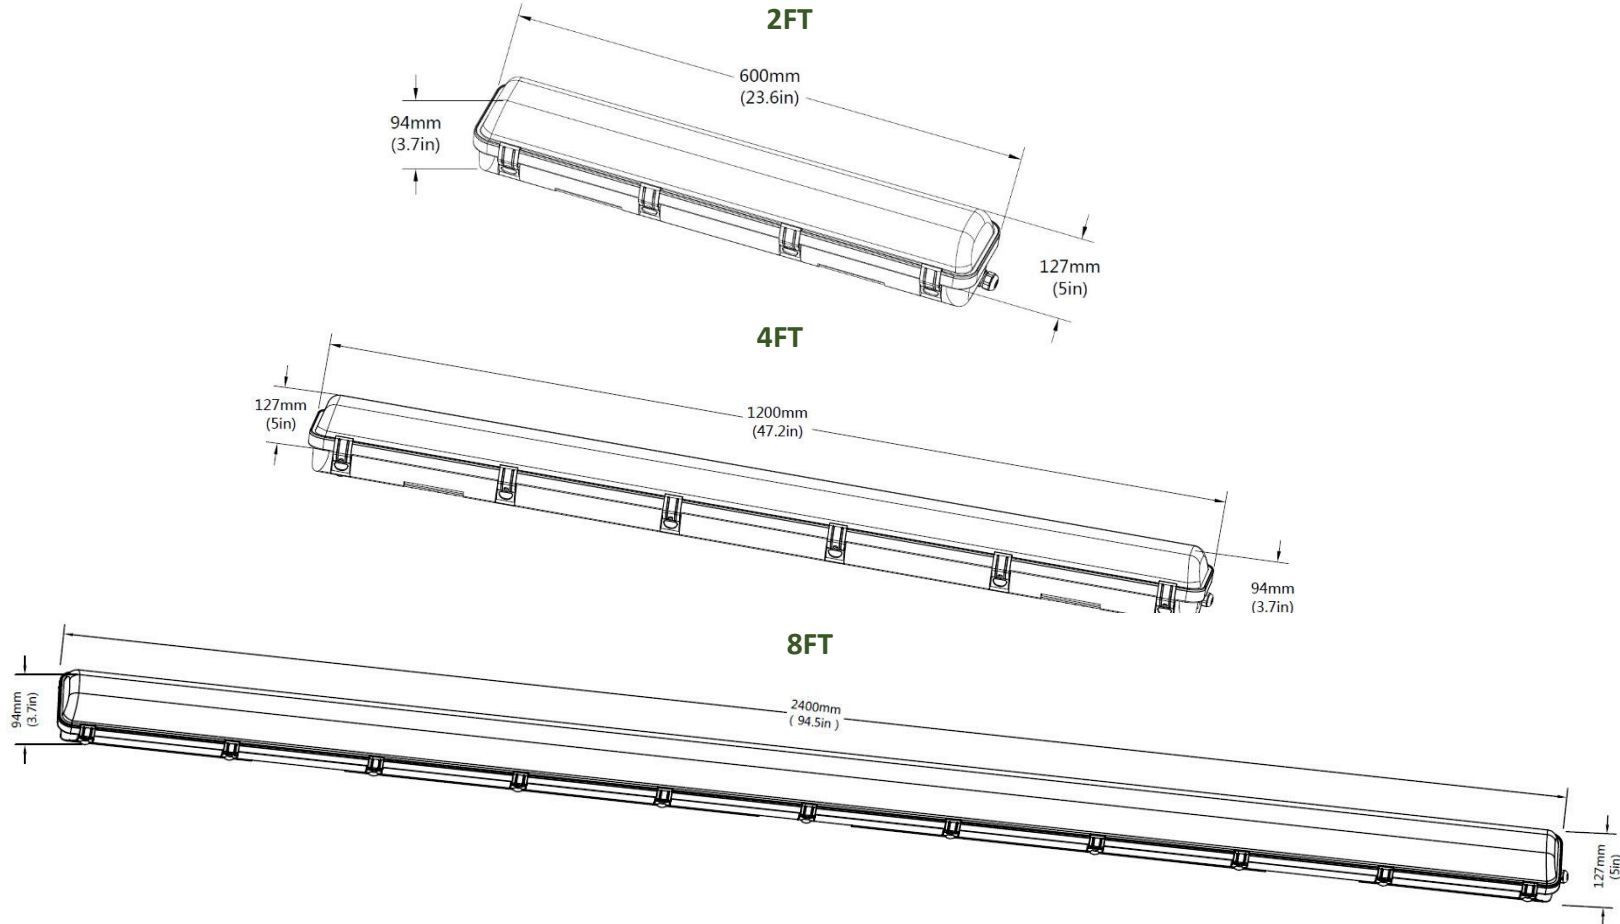

FEATURES

- Default Wattage:
 - 2FT – 30W
 - 4FT – 50W
 - 8FT – 90W
- Default CCT: 5,000K
- IK10 & IP66 rating
- NSF rated for splash zone and nonfood zone
- Glare-free / flicker-free lighting
- Linkable design (see page 2 for details)
- 100,000 hours lifetime

SUITABLE APPLICATIONS

- Warehouses
- Schools
- Factories
- Offices
- Supermarkets
- Logistic Centers
- Exhibition Halls

MODEL NUMBER	SIZE	WATTAGE	LUMENS	EFFICACY	CRI	POWER FACTOR	THD	REPLACES
LOC-2FTVT-MW(20/25/30)MCCT(35/40/50)	2FT	20W	2,738.2LM	136.91LM/W	81.7	0.9049	15.76%	2 17W LED tube
LOC-2FTVT-MW(20/25/30)MCCT(35/40/50)	2FT	25W	3,422.75LM	136.91LM/W	81.7	0.9049	15.76%	2 17W LED tube
LOC-2FTVT-MW(20/25/30)MCCT(35/40/50)	2FT	30W	4,086.6LM	136.91LM/W	81.7	0.9049	15.76%	2 32W LED tube
LOC-4FTVT-MW(25/35/50)MCCT(35/40/50)	4FT	25W	3,395.75LM	135.83LM/W	81.7	0.9154	9.68%	2 17W LED tube
LOC-4FTVT-MW(25/35/50)MCCT(35/40/50)	4FT	35W	4,754.05LM	135.83LM/W	81.7	0.9154	9.68%	2 17W LED tube
LOC-4FTVT-MW(25/35/50)MCCT(35/40/50)	4FT	50W	6,775.3LM	135.83LM/W	81.7	0.9154	9.68%	2 32W LED tube
LOC-8FTVT-MW(60/75/90)MCCT(35/40/50)	8FT	60W	8,340LM	135.5LM/W	80	0.9	15%	2 32W LED tube
LOC-8FTVT-MW(60/75/90)MCCT(35/40/50)	8FT	75W	10,162.5LM	135.5LM/W	80	0.9	15%	4 32W or 2 59W LED tube
LOC-8FTVT-MW(60/75/90)MCCT(35/40/50)	8FT	90W	12,870LM	135.5LM/W	80	0.9	15%	4 32W or 2 59W LED tube

DLC Product ID:

- LOC-2FTVT-MW(20/25/30)MCCT(35/40/50) – PLUS2185M69U
- LOC-4FTVT-MW(25/35/50)MCCT(35/40/50) – PL40VBVLRJ1U
- LOC-8FTVT-MW(60/75/90)MCCT(35/40/50) – PL58ADS82T9A

Series	Size	2FT Wattage	4FT Wattage	8FT Wattage	Color Temperature
LOC-2FTVT	2FT	20W	25W	60W	3500K
LOC-4FTVT	4FT	25W	35W	75W	4000K
LOC-8FTVT	8FT	30W	50W	90W	5000K

MEASUREMENTS

MODEL	QUANTITY	WEIGHT	UPC CODE
LOC-2FTVT-MW(20/25/30)MCCT(35/40/50)	1	3.45 lbs	00815586029716
LOC-4FTVT-MW(25/35/50)MCCT(35/40/50)	1	6.06 lbs	00815586029709
LOC-8FTVT-MW(60/75/90)MCCT(35/40/50)	1	11.02 lbs	00815586029723