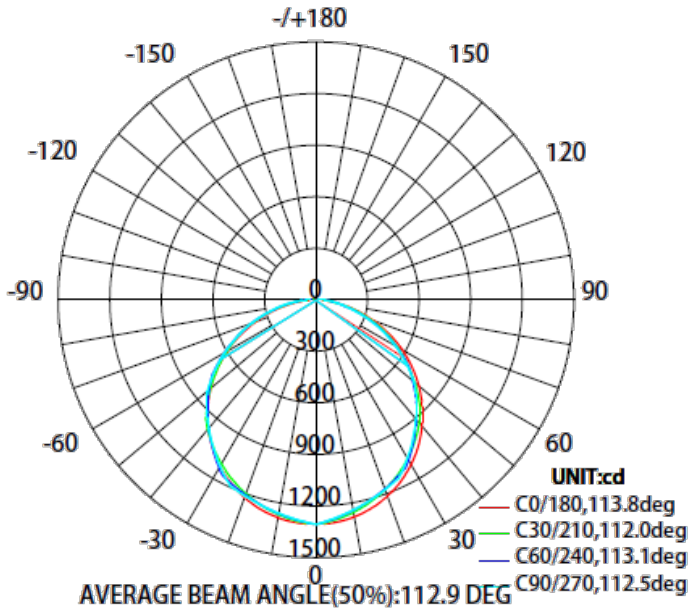

2FT 20W

Flux out:1546 lm

Note:The Curves indicate the illuminated area and the average illumination when the luminaire is at different distance.

2FT 25W

Flux out:1884 lm

Note:The Curves indicate the illuminated area and the average illumination when the luminaire is at different distance.

2FT 30W

Flux out:2225 lm

Note: The Curves indicate the illuminated area and the average illumination when the luminaire is at different distance.

4FT 25W

Flux out:2673 lm

Note: The Curves indicate the illuminated area and the average illumination when the luminaire is at different distance.

4FT 35W

Flux out:1471 lm

Note: The Curves indicate the illuminated area and the average illumination when the luminaire is at different distance.

4FT 50W

Flux out:1866 lm

Note: The Curves indicate the illuminated area and the average illumination when the luminaire is at different distance.

8FT 60W

Note: The Curves indicate the illuminated area and the average illumination when the luminaire is at different distance.

8FT 75W

Note: The Curves indicate the illuminated area and the average illumination when the luminaire is at different distance.