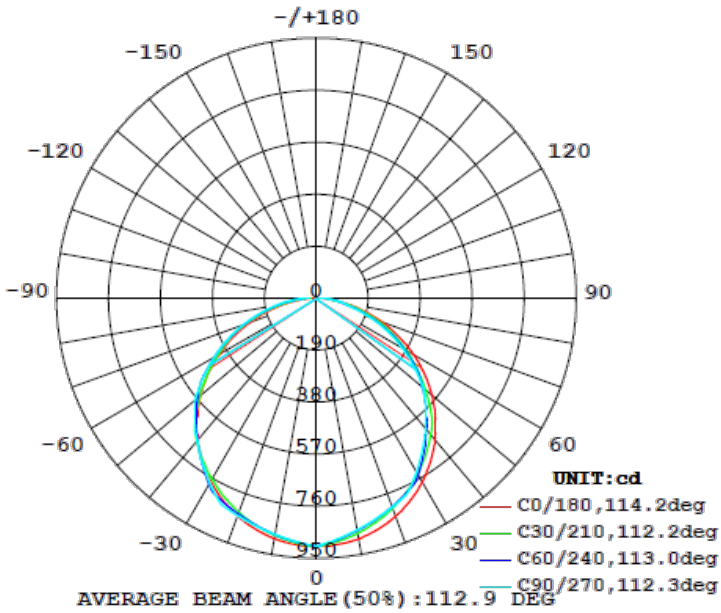

2FT 20W

Flux out:1546 lm

Note:The Curves indicate the illuminated area and the average illumination when the luminaire is at different distance.

2FT 25W

Flux out:1884 lm

Note:The Curves indicate the illuminated area and the average illumination when the luminaire is at different distance.

2FT 30W

Flux out:2225 lm

Note: The Curves indicate the illuminated area and the average illumination when the luminaire is at different distance.

4FT 25W

Flux out:2673 lm

Note: The Curves indicate the illuminated area and the average illumination when the luminaire is at different distance.

4FT 35W

Flux out:1471 lm

Note: The Curves indicate the illuminated area and the average illumination when the luminaire is at different distance.

4FT 50W

Flux out:1866 lm

Note: The Curves indicate the illuminated area and the average illumination when the luminaire is at different distance.

8FT 60W

Note: The Curves indicate the illuminated area and the average illumination when the luminaire is at different distance.

8FT 75W

Note: The Curves indicate the illuminated area and the average illumination when the luminaire is at different distance.