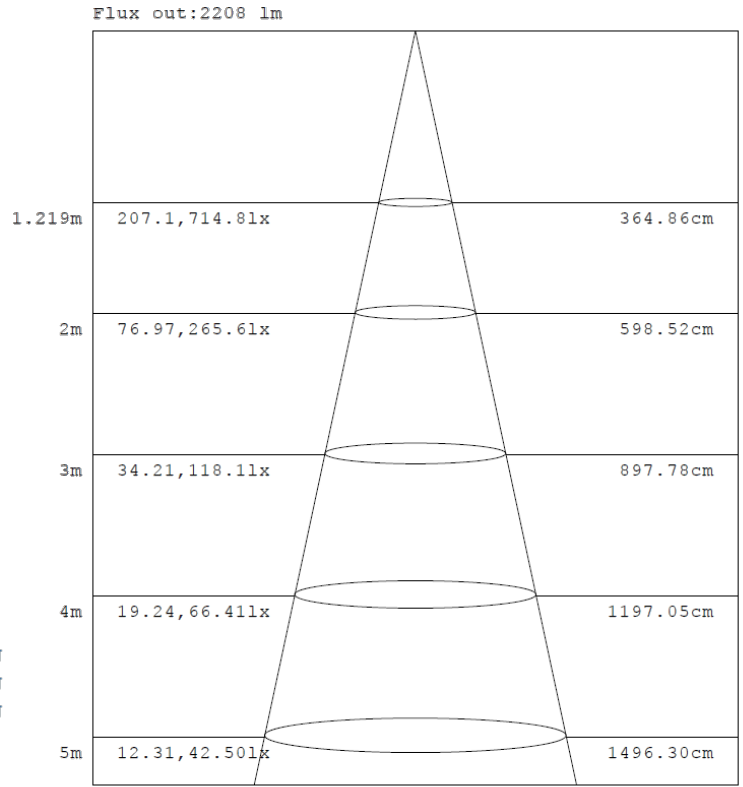

2FT 20W

Flux out:1546 lm

Note:The Curves indicate the illuminated area and the average illumination when the luminaire is at different distance.

2FT 25W

Flux out:1884 lm

Note:The Curves indicate the illuminated area and the average illumination when the luminaire is at different distance.

2FT 30W

Flux out:2225 lm

Note: The Curves indicate the illuminated area and the average illumination when the luminaire is at different distance.

4FT 25W

Flux out:2673 lm

Note: The Curves indicate the illuminated area and the average illumination when the luminaire is at different distance.

4FT 35W

Flux out:1471 lm

Note: The Curves indicate the illuminated area and the average illumination when the luminaire is at different distance.

4FT 50W

Flux out:1866 lm

Note: The Curves indicate the illuminated area and the average illumination when the luminaire is at different distance.

8FT 60W

Note: The Curves indicate the illuminated area and the average illumination when the luminaire is at different distance.

8FT 75W

Note: The Curves indicate the illuminated area and the average illumination when the luminaire is at different distance.