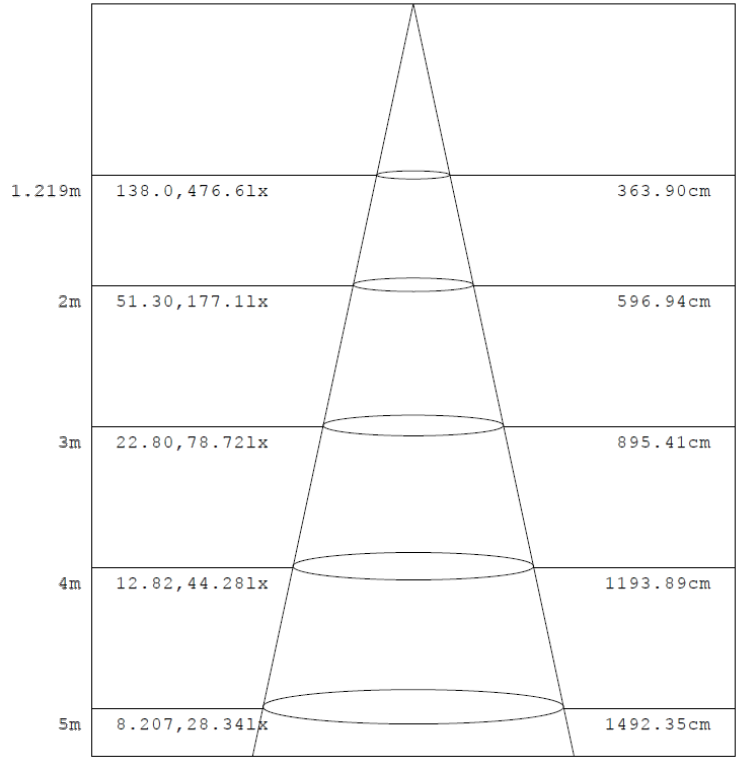

2FT 20W

Flux out:1546 lm

Note:The Curves indicate the illuminated area and the average illumination when the luminaire is at different distance.

2FT 25W

Flux out:1884 lm

Note:The Curves indicate the illuminated area and the average illumination when the luminaire is at different distance.

2FT 30W

Flux out:2225 lm

Note: The Curves indicate the illuminated area and the average illumination when the luminaire is at different distance.

4FT 25W

Flux out:2673 lm

Note: The Curves indicate the illuminated area and the average illumination when the luminaire is at different distance.

4FT 35W

Flux out:1471 lm

Note: The Curves indicate the illuminated area and the average illumination when the luminaire is at different distance.

4FT 50W

Flux out:1866 lm

Note: The Curves indicate the illuminated area and the average illumination when the luminaire is at different distance.

8FT 60W

Note: The Curves indicate the illuminated area and the average illumination when the luminaire is at different distance.

8FT 75W

Note: The Curves indicate the illuminated area and the average illumination when the luminaire is at different distance.