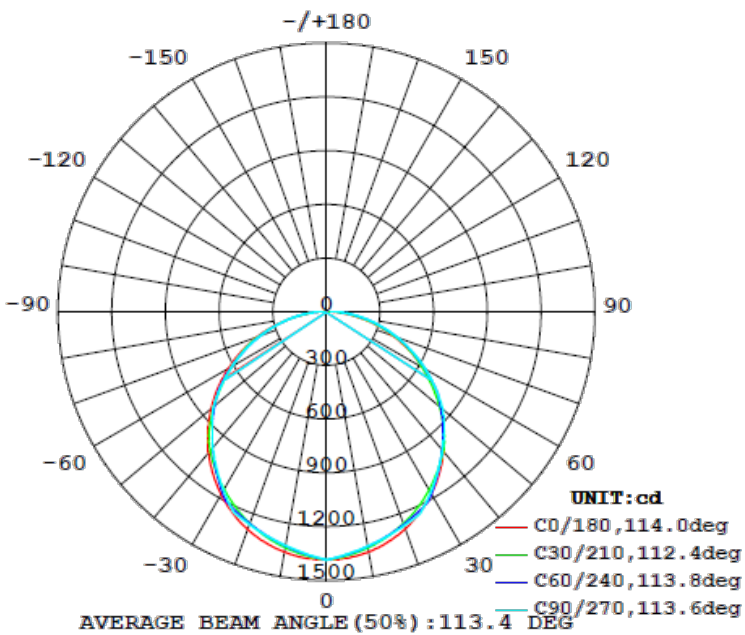

PHOTOMETRIC DATA

8FT 90W