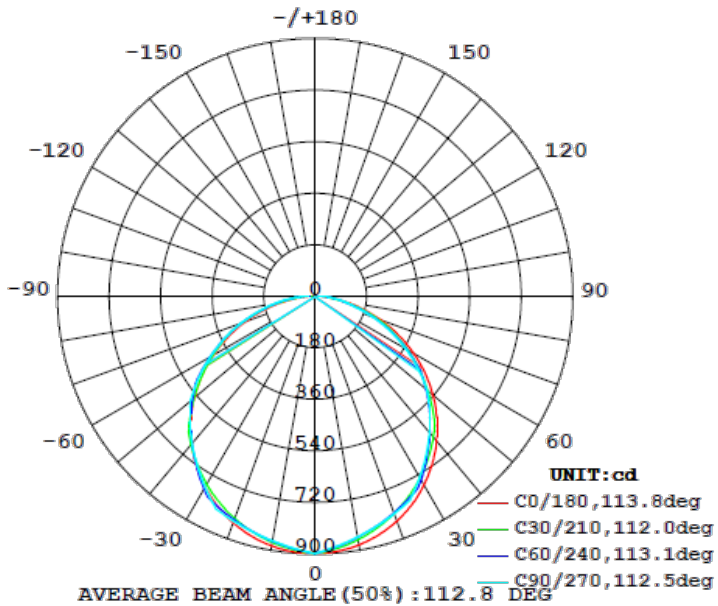

2FT 20W

Flux out:1546 lm

Note:The Curves indicate the illuminated area and the average illumination when the luminaire is at different distance.

2FT 25W

Flux out:1884 lm

Note:The Curves indicate the illuminated area and the average illumination when the luminaire is at different distance.

2FT 30W

Flux out:2225 lm

Note: The Curves indicate the illuminated area and the average illumination when the luminaire is at different distance.

4FT 25W

Flux out:2673 lm

Note: The Curves indicate the illuminated area and the average illumination when the luminaire is at different distance.

4FT 35W

Flux out:1471 lm

Note: The Curves indicate the illuminated area and the average illumination when the luminaire is at different distance.

4FT 50W

Flux out:1866 lm

Note: The Curves indicate the illuminated area and the average illumination when the luminaire is at different distance.

8FT 60W

Note: The Curves indicate the illuminated area and the average illumination when the luminaire is at different distance.

8FT 75W

Note: The Curves indicate the illuminated area and the average illumination when the luminaire is at different distance.