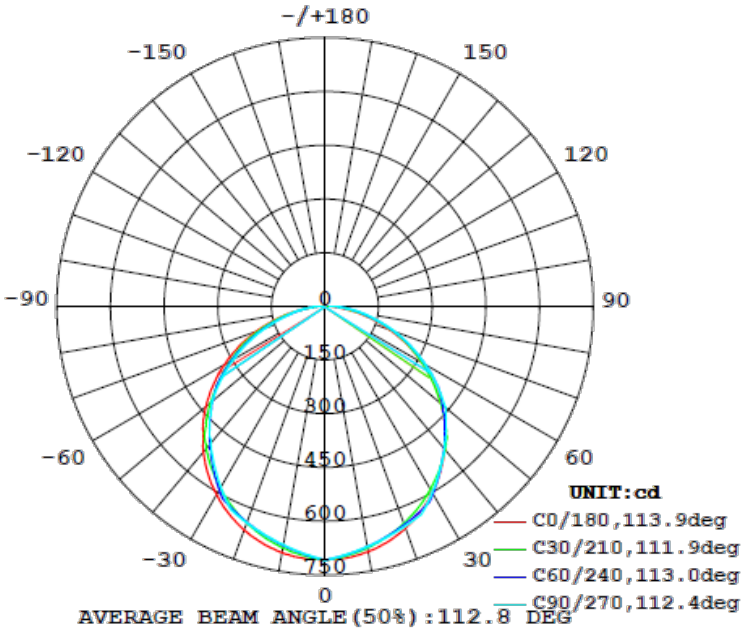

2FT 20W

Flux out:1546 lm

Note:The Curves indicate the illuminated area and the average illumination when the luminaire is at different distance.

2FT 25W

Flux out:1884 lm

Note:The Curves indicate the illuminated area and the average illumination when the luminaire is at different distance.

2FT 30W

Flux out:2225 lm

Note: The Curves indicate the illuminated area and the average illumination when the luminaire is at different distance.

4FT 25W

Flux out:2673 lm

Note: The Curves indicate the illuminated area and the average illumination when the luminaire is at different distance.

4FT 35W

Flux out:1471 lm

Note: The Curves indicate the illuminated area and the average illumination when the luminaire is at different distance.

4FT 50W

Flux out:1866 lm

Note: The Curves indicate the illuminated area and the average illumination when the luminaire is at different distance.

8FT 60W

Note: The Curves indicate the illuminated area and the average illumination when the luminaire is at different distance.

8FT 75W

Note: The Curves indicate the illuminated area and the average illumination when the luminaire is at different distance.