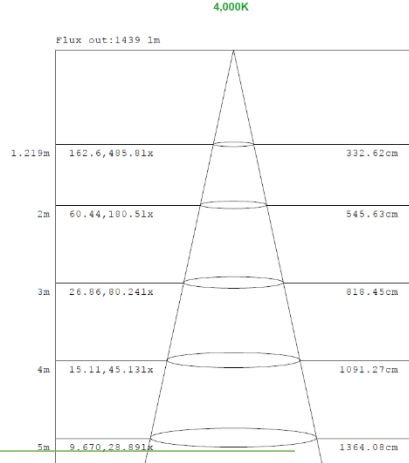

## 1x4 15W

Note:The Curves indicate the illuminated area and the average illumination when the luminaire is at different distance.

Note:The Curves indicate the illuminated area and the average illumination when the luminaire is at different distance.

Note:The Curves indicate the illuminated area and the average illumination when the luminaire is at different distance.