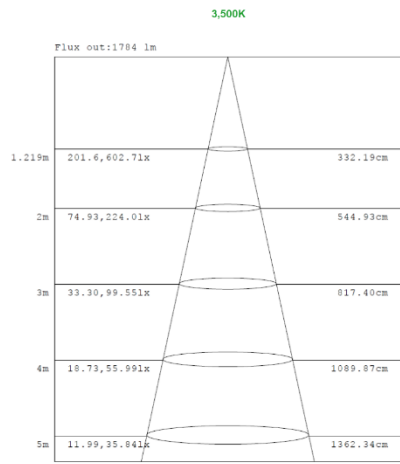

## 1x4 15W

Note:The Curves indicate the illuminated area and the average illumination when the luminaire is at different distance.

Note:The Curves indicate the illuminated area and the average illumination when the luminaire is at different distance.

Note:The Curves indicate the illuminated area and the average illumination when the luminaire is at different distance.

## 1x4 19W

Note:The Curves indicate the illuminated area and the average illumination when the luminaire is at different distance.

Note:The Curves indicate the illuminated area and the average illumination when the luminaire is at different distance.