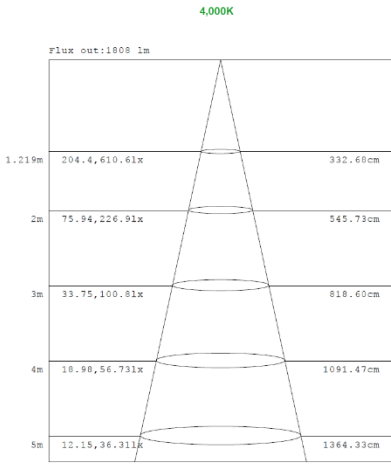

## 1x4 15W

Note:The Curves indicate the illuminated area and the average illumination when the luminaire is at different distance.

Note:The Curves indicate the illuminated area and the average illumination when the luminaire is at different distance.

Note:The Curves indicate the illuminated area and the average illumination when the luminaire is at different distance.

## 1x4 19W

Note:The Curves indicate the illuminated area and the average illumination when the luminaire is at different distance.

Note:The Curves indicate the illuminated area and the average illumination when the luminaire is at different distance.