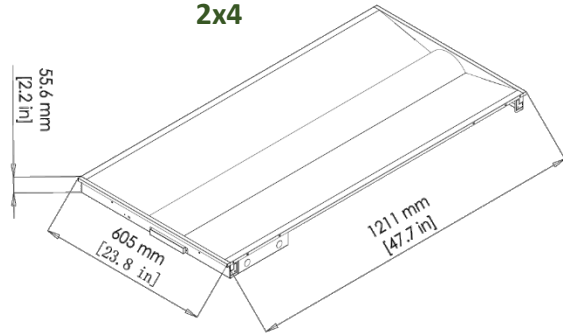

## MEASUREMENTS

1x4

2x2

2x4

MODEL	QUANTITY	WEIGHT	UPC CODE
LOC-14TROF-DMWMCCT	1	lbs	00815586029921
LOC-22TROF-DMWMCCT	1	7.4 lbs	00815586020638
LOC-24TROF-DMWMCCT	1	11.15 lbs	00815586020553