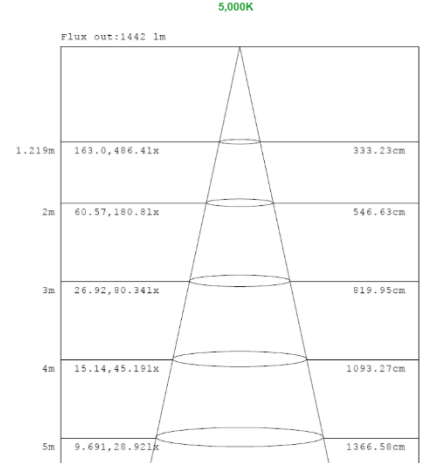

## 1x4 15W

Note:The Curves indicate the illuminated area and the average illumination when the luminaire is at different distance.

Note:The Curves indicate the illuminated area and the average illumination when the luminaire is at different distance.

Note:The Curves indicate the illuminated area and the average illumination when the luminaire is at different distance.