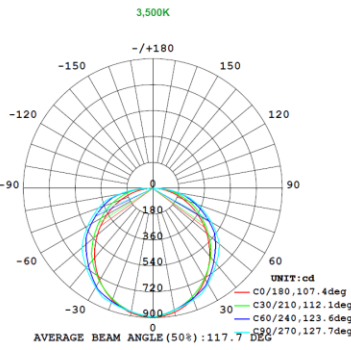

## 1x4 15W

Note:The Curves indicate the illuminated area and the average illumination when the luminaire is at different distance.

Note:The Curves indicate the illuminated area and the average illumination when the luminaire is at different distance.

Note:The Curves indicate the illuminated area and the average illumination when the luminaire is at different distance.

## 1x4 19W

Note:The Curves indicate the illuminated area and the average illumination when the luminaire is at different distance.

Note:The Curves indicate the illuminated area and the average illumination when the luminaire is at different distance.