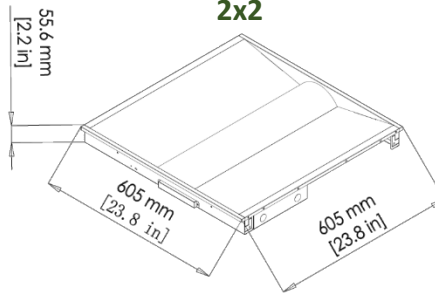

## MEASUREMENTS

1x4

2x2

2x4

MODEL	QUANTITY	WEIGHT	UPC CODE
LOC-14TROF-DMWMCCT	1	lbs	00815586029921
LOC-22TROF-DMWMCCT	1	7.4 lbs	00815586020638
LOC-24TROF-DMWMCCT	1	11.15 lbs	00815586020553