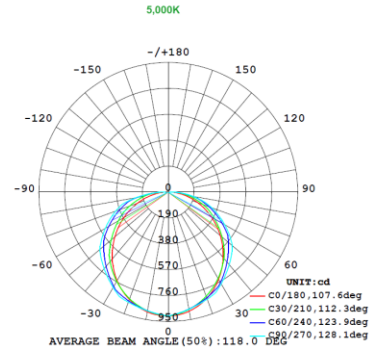

1x4 19W

Note:The Curves indicate the illuminated area and the average illumination when the luminaire is at different distance.

Note:The Curves indicate the illuminated area and the average illumination when the luminaire is at different distance.

Note:The Curves indicate the illuminated area and the average illumination when the luminaire is at different distance.