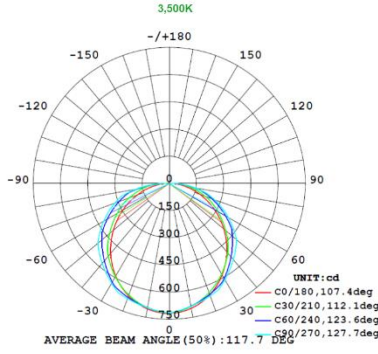

## 1x4 15W

Note:The Curves indicate the illuminated area and the average illumination when the luminaire is at different distance.

Note:The Curves indicate the illuminated area and the average illumination when the luminaire is at different distance.

Note:The Curves indicate the illuminated area and the average illumination when the luminaire is at different distance.