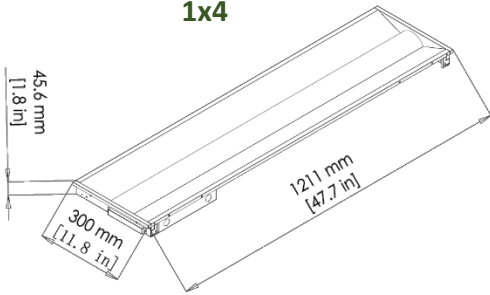

## MEASUREMENTS

1x4

2x2

2x4

MODEL	QUANTITY	WEIGHT	UPC CODE
LOC-14TROF-DMWMCCT	1	lbs	00815586029921
LOC-22TROF-DMWMCCT	1	7.4 lbs	00815586020638
LOC-24TROF-DMWMCCT	1	11.15 lbs	00815586020553