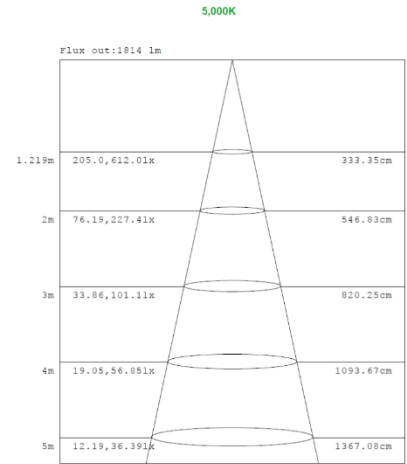

## 1x4 15W

Note:The Curves indicate the illuminated area and the average illumination when the luminaire is at different distance.

Note:The Curves indicate the illuminated area and the average illumination when the luminaire is at different distance.

Note:The Curves indicate the illuminated area and the average illumination when the luminaire is at different distance.

## 1x4 19W

Note:The Curves indicate the illuminated area and the average illumination when the luminaire is at different distance.

Note:The Curves indicate the illuminated area and the average illumination when the luminaire is at different distance.