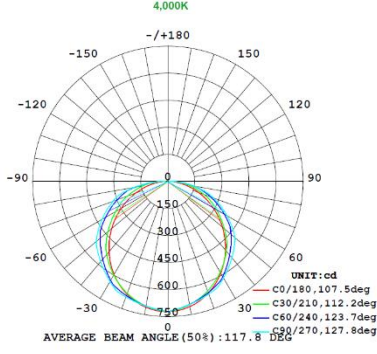

## 1x4 15W

Note:The Curves indicate the illuminated area and the average illumination when the luminaire is at different distance.

Note:The Curves indicate the illuminated area and the average illumination when the luminaire is at different distance.