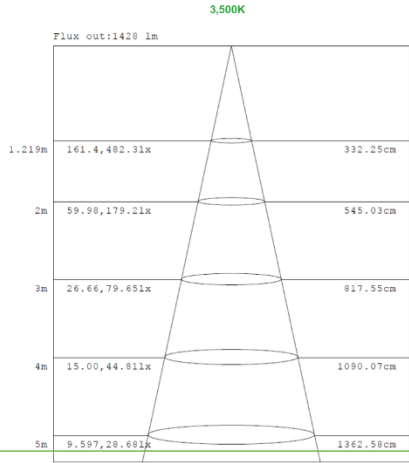

## 1x4 15W

Note:The Curves indicate the illuminated area and the average illumination when the luminaire is at different distance.

Note:The Curves indicate the illuminated area and the average illumination when the luminaire is at different distance.

Note:The Curves indicate the illuminated area and the average illumination when the luminaire is at different distance.