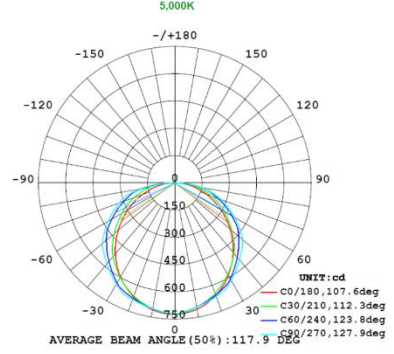

## 1x4 15W

Note:The Curves indicate the illuminated area and the average illumination when the luminaire is at different distance.

Note:The Curves indicate the illuminated area and the average illumination when the luminaire is at different distance.

Note:The Curves indicate the illuminated area and the average illumination when the luminaire is at different distance.