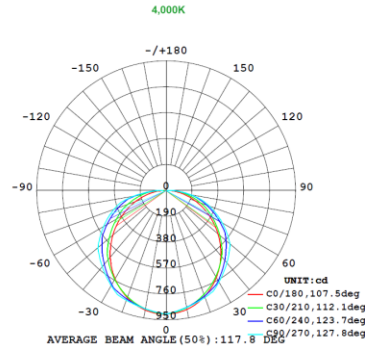

## 1x4 15W

Note:The Curves indicate the illuminated area and the average illumination when the luminaire is at different distance.

Note:The Curves indicate the illuminated area and the average illumination when the luminaire is at different distance.

Note:The Curves indicate the illuminated area and the average illumination when the luminaire is at different distance.

## 1x4 19W

Note:The Curves indicate the illuminated area and the average illumination when the luminaire is at different distance.

Note:The Curves indicate the illuminated area and the average illumination when the luminaire is at different distance.