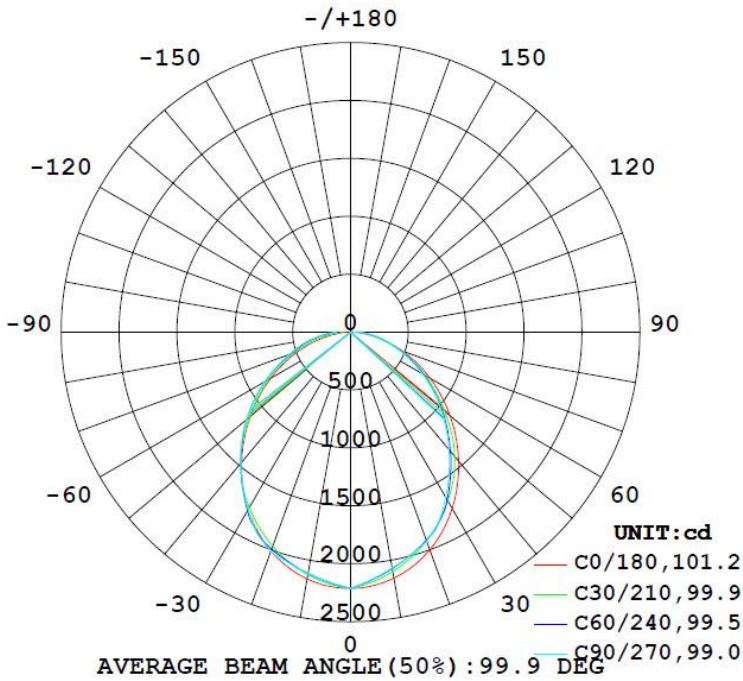

PHOTOMETRIC

OPTIONAL ACCESSORIES