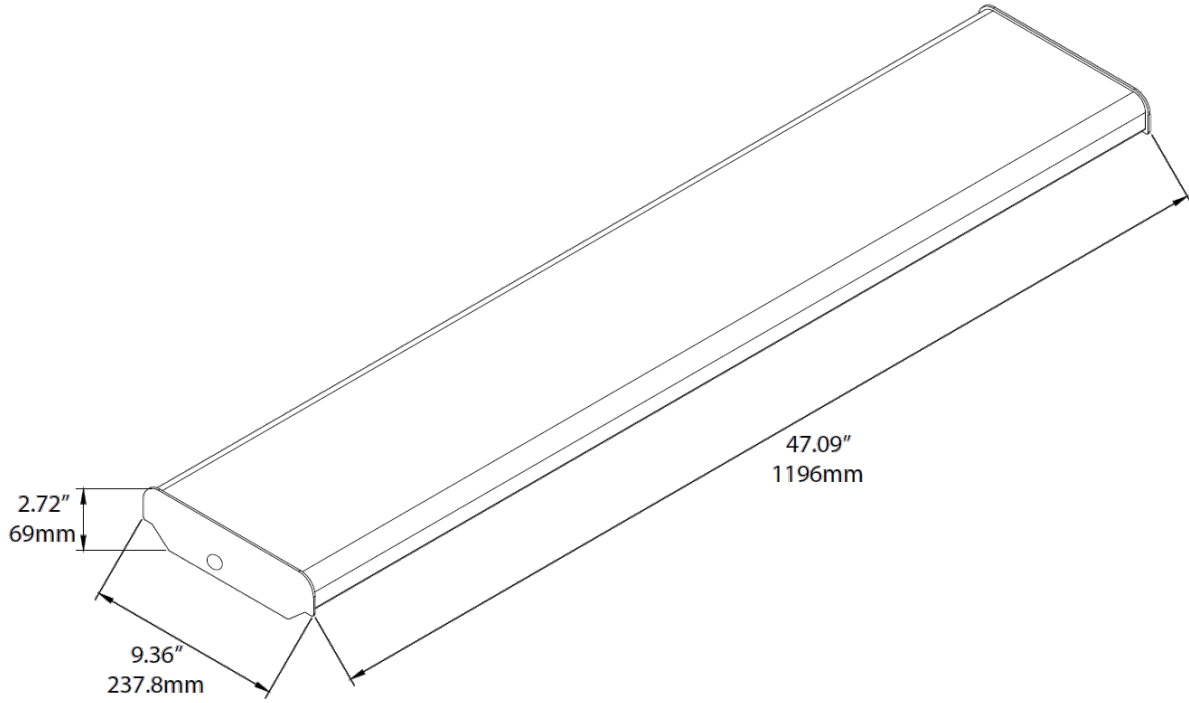

MEASUREMENTS

MODEL	QUANTITY	WEIGHT
LWP4-22/28/34/44/D10/U/35-40-50	1	lbs