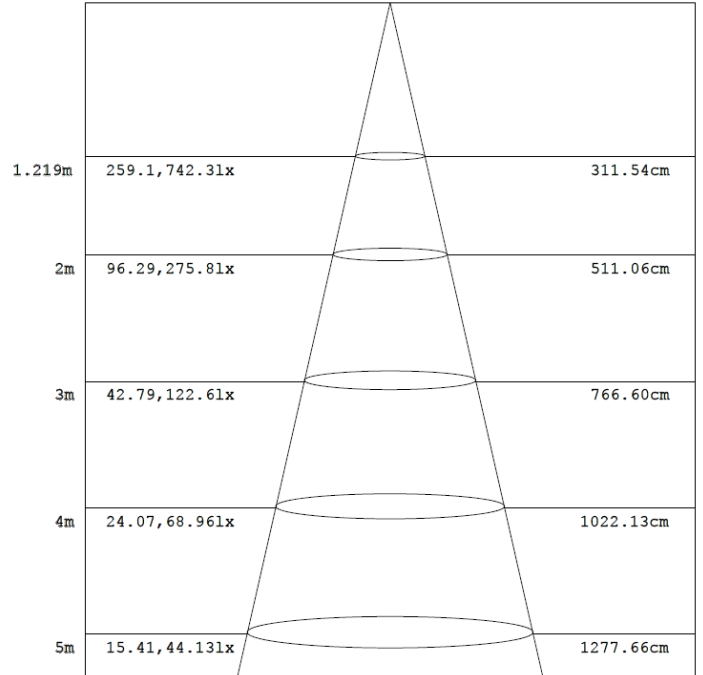

0-10V dimming comes standard.

MODEL NUMBER	WATTAGE	LUMENS	EFFICACY	CRI	POWER FACTOR	THD	REPLACES
LWP4-22/28/34/44/D10/U/35-40-50	22W	3,031.6LM	137.8LM/W	80	0.9	20%	
LWP4-22/28/34/44/D10/U/35-40-50	28W	3,858.4LM	137.8LM/W	80	0.9	20%	
LWP4-22/28/34/44/D10/U/35-40-50	34W	4,685.2LM	137.8LM/W	80	0.9	20%	
LWP4-22/28/34/44/D10/U/35-40-50	44W	6,063.2LM	137.8LM/W	80	0.9	20%	

4 FOOT 28W

Note: The Curves indicate the illuminated area and the average illumination when the luminaire is at different distance.

4 FOOT 34W

Flux out: 1982 lm

Note: The Curves indicate the illuminated area and the average illumination when the luminaire is at different distance.

4 FOOT 44W

Flux out: 2895 lm

Note: The Curves indicate the illuminated area and the average illumination when the luminaire is at different distance.