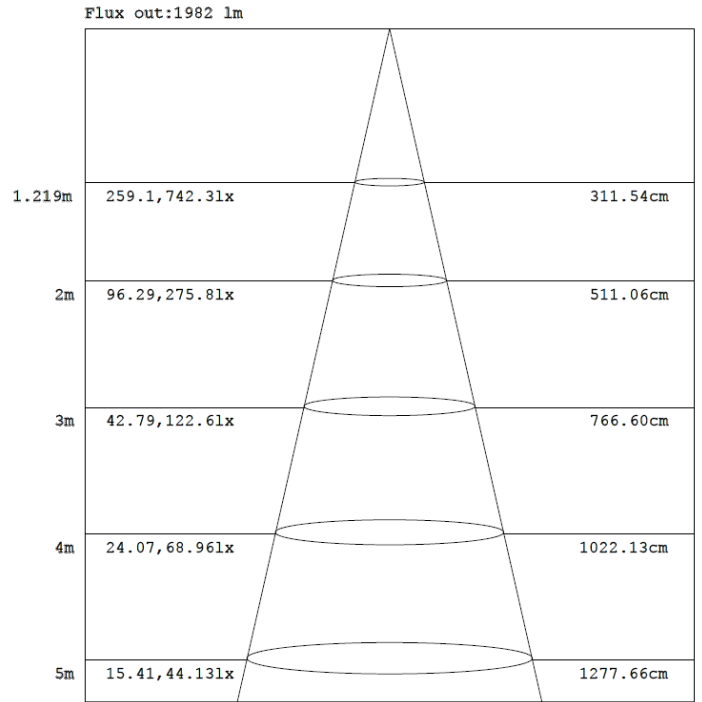

0-10V dimming comes standard.

MODEL NUMBER	WATTAGE	LUMENS	EFFICACY	CRI	POWER FACTOR	THD	REPLACES
LWP4-22/28/34/44/D10/U/35-40-50	22W	3,031.6LM	137.8LM/W	80	0.9	20%	
LWP4-22/28/34/44/D10/U/35-40-50	28W	3,858.4LM	137.8LM/W	80	0.9	20%	
LWP4-22/28/34/44/D10/U/35-40-50	34W	4,685.2LM	137.8LM/W	80	0.9	20%	
LWP4-22/28/34/44/D10/U/35-40-50	44W	6,063.2LM	137.8LM/W	80	0.9	20%	

MEASUREMENTS

MODEL	QUANTITY	WEIGHT
LWP4-22/28/34/44/D10/U/35-40-50	1	lbs

OPTIONAL ACCESSORIES

Emergency Battery
LOC-EMDR-15W-050

Suspension Kit
(Not included)

Metal Joiner Bracket
(Not included)

4 FOOT 22W

Note: The Curves indicate the illuminated area and the average illumination when the luminaire is at different distance.

4 FOOT 28W

Note: The Curves indicate the illuminated area and the average illumination when the luminaire is at different distance.

4 FOOT 34W

Flux out: 1982 lm

Note: The Curves indicate the illuminated area and the average illumination when the luminaire is at different distance.

4 FOOT 44W

Flux out: 2895 lm

Note: The Curves indicate the illuminated area and the average illumination when the luminaire is at different distance.