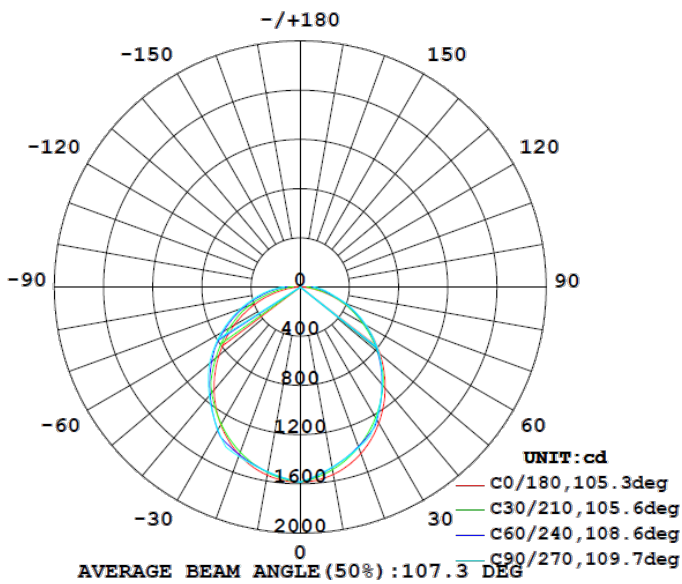

0-10V dimming comes standard.

MODEL NUMBER	WATTAGE	LUMENS	EFFICACY	CRI	POWER FACTOR	THD	REPLACES
LWP4-22/28/34/44/D10/U/35-40-50	22W	3,031.6LM	137.8LM/W	80	0.9	20%	
LWP4-22/28/34/44/D10/U/35-40-50	28W	3,858.4LM	137.8LM/W	80	0.9	20%	
LWP4-22/28/34/44/D10/U/35-40-50	34W	4,685.2LM	137.8LM/W	80	0.9	20%	
LWP4-22/28/34/44/D10/U/35-40-50	44W	6,063.2LM	137.8LM/W	80	0.9	20%	

4 FOOT 28W

Note: The Curves indicate the illuminated area and the average illumination when the luminaire is at different distance.

4 FOOT 34W

Flux out: 1982 lm

Note: The Curves indicate the illuminated area and the average illumination when the luminaire is at different distance.

4 FOOT 44W

Flux out: 2895 lm

Note: The Curves indicate the illuminated area and the average illumination when the luminaire is at different distance.