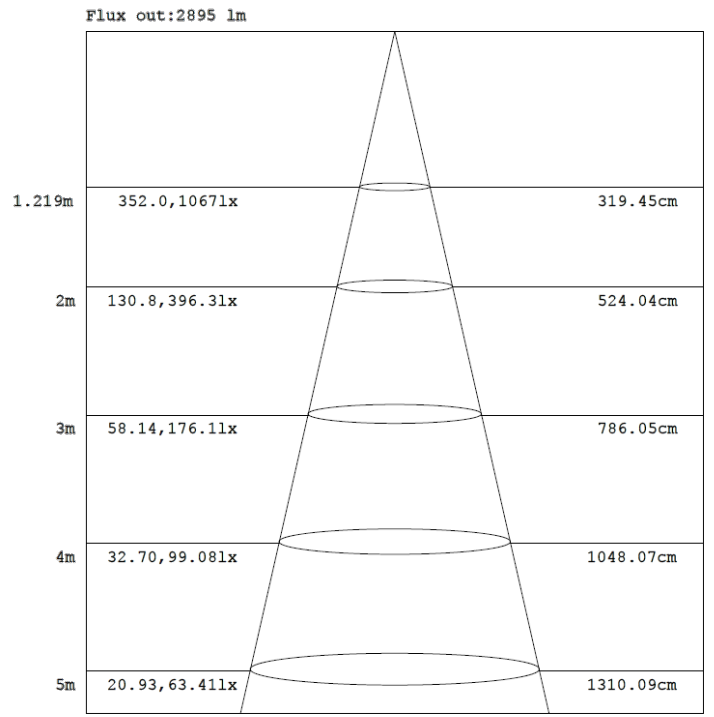

0-10V dimming comes standard.

MODEL NUMBER	WATTAGE	LUMENS	EFFICACY	CRI	POWER FACTOR	THD	REPLACES
LWP4-22/28/34/44/D10/U/35-40-50	22W	3,031.6LM	137.8LM/W	80	0.9	20%	
LWP4-22/28/34/44/D10/U/35-40-50	28W	3,858.4LM	137.8LM/W	80	0.9	20%	
LWP4-22/28/34/44/D10/U/35-40-50	34W	4,685.2LM	137.8LM/W	80	0.9	20%	
LWP4-22/28/34/44/D10/U/35-40-50	44W	6,063.2LM	137.8LM/W	80	0.9	20%	

MEASUREMENTS

MODEL	QUANTITY	WEIGHT
LWP4-22/28/34/44/D10/U/35-40-50	1	lbs

OPTIONAL ACCESSORIES

Emergency Battery
LOC-EMDR-15W-050

Suspension Kit
(Not included)

Metal Joiner Bracket
(Not included)

4 FOOT 22W

Note: The Curves indicate the illuminated area and the average illumination when the luminaire is at different distance.

4 FOOT 28W

Note: The Curves indicate the illuminated area and the average illumination when the luminaire is at different distance.

4 FOOT 34W

Flux out: 1982 lm

Note: The Curves indicate the illuminated area and the average illumination when the luminaire is at different distance.

4 FOOT 44W

Flux out: 2895 lm

Note: The Curves indicate the illuminated area and the average illumination when the luminaire is at different distance.