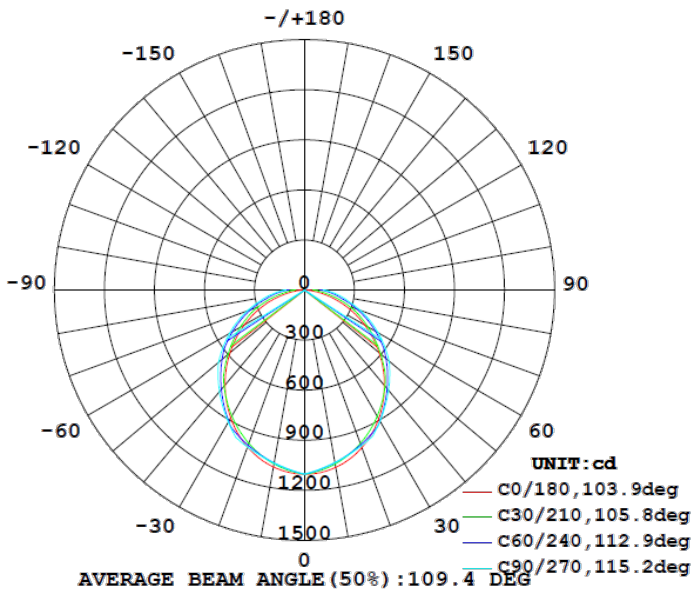

4 FOOT 22W

Note: The Curves indicate the illuminated area and the average illumination when the luminaire is at different distance.