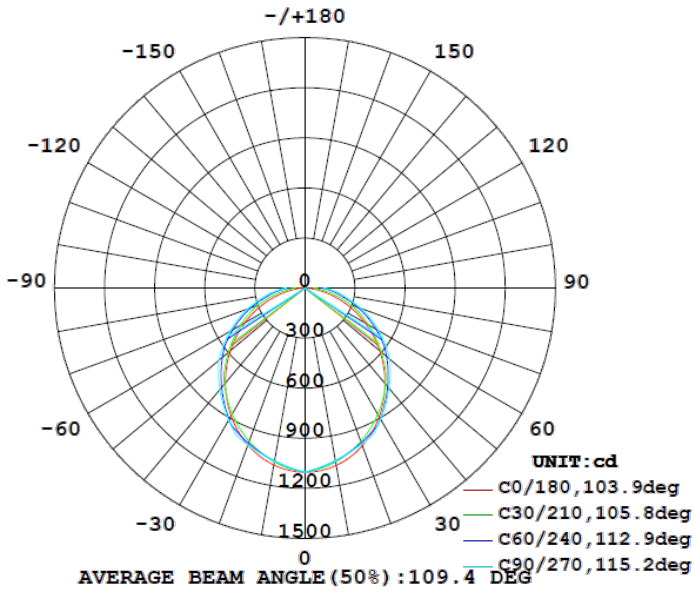

0-10V dimming comes standard.

MODEL NUMBER	WATTAGE	LUMENS	EFFICACY	CRI	POWER FACTOR	THD	REPLACES
LWP4-22/28/34/44/D10/U/35-40-50	22W	3,031.6LM	137.8LM/W	80	0.9	20%	
LWP4-22/28/34/44/D10/U/35-40-50	28W	3,858.4LM	137.8LM/W	80	0.9	20%	
LWP4-22/28/34/44/D10/U/35-40-50	34W	4,685.2LM	137.8LM/W	80	0.9	20%	
LWP4-22/28/34/44/D10/U/35-40-50	44W	6,063.2LM	137.8LM/W	80	0.9	20%	

MEASUREMENTS

MODEL	QUANTITY	WEIGHT
LWP4-22/28/34/44/D10/U/35-40-50	1	lbs

OPTIONAL ACCESSORIES

Emergency Battery
LOC-EMDR-15W-050

Suspension Kit
(Not included)

Metal Joiner Bracket
(Not included)

4 FOOT 22W

Note: The Curves indicate the illuminated area and the average illumination when the luminaire is at different distance.

4 FOOT 28W

Note: The Curves indicate the illuminated area and the average illumination when the luminaire is at different distance.

4 FOOT 34W

Flux out: 1982 lm

Note: The Curves indicate the illuminated area and the average illumination when the luminaire is at different distance.

4 FOOT 44W

Flux out: 2895 lm

Note: The Curves indicate the illuminated area and the average illumination when the luminaire is at different distance.