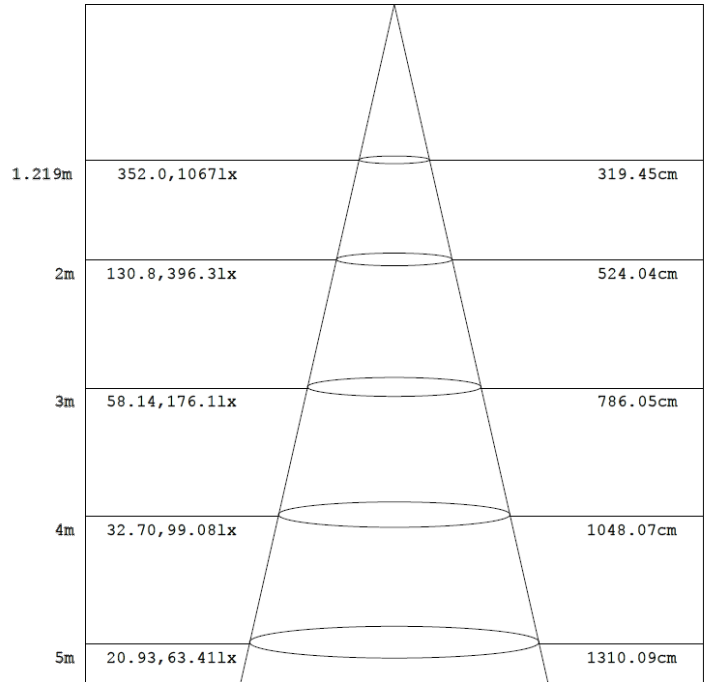

0-10V dimming comes standard.

MODEL NUMBER	WATTAGE	LUMENS	EFFICACY	CRI	POWER FACTOR	THD	REPLACES
LWP4-22/28/34/44/D10/U/35-40-50	22W	3,031.6LM	137.8LM/W	80	0.9	20%	
LWP4-22/28/34/44/D10/U/35-40-50	28W	3,858.4LM	137.8LM/W	80	0.9	20%	
LWP4-22/28/34/44/D10/U/35-40-50	34W	4,685.2LM	137.8LM/W	80	0.9	20%	
LWP4-22/28/34/44/D10/U/35-40-50	44W	6,063.2LM	137.8LM/W	80	0.9	20%	

4 FOOT 28W

Note: The Curves indicate the illuminated area and the average illumination when the luminaire is at different distance.

4 FOOT 34W

Flux out: 1982 lm

Note: The Curves indicate the illuminated area and the average illumination when the luminaire is at different distance.

4 FOOT 44W

Flux out: 2895 lm

Note: The Curves indicate the illuminated area and the average illumination when the luminaire is at different distance.