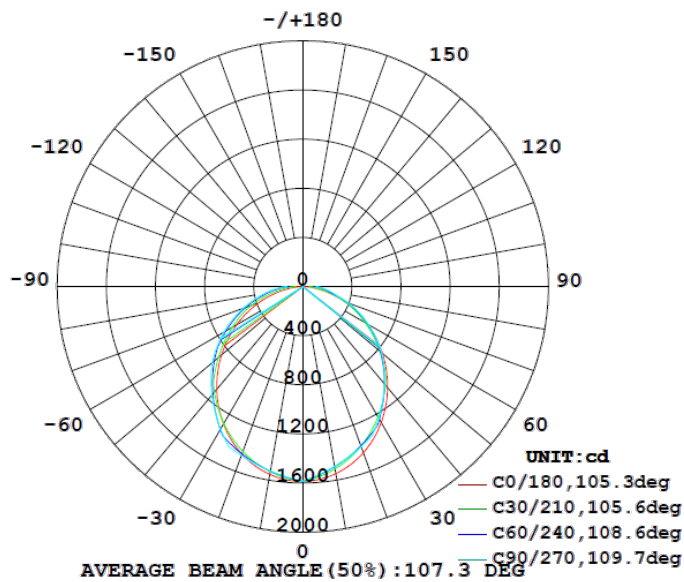

0-10V dimming comes standard.

MODEL NUMBER	WATTAGE	LUMENS	EFFICACY	CRI	POWER FACTOR	THD	REPLACES
LWP4-22/28/34/44/D10/U/35-40-50	22W	3,031.6LM	137.8LM/W	80	0.9	20%	
LWP4-22/28/34/44/D10/U/35-40-50	28W	3,858.4LM	137.8LM/W	80	0.9	20%	
LWP4-22/28/34/44/D10/U/35-40-50	34W	4,685.2LM	137.8LM/W	80	0.9	20%	
LWP4-22/28/34/44/D10/U/35-40-50	44W	6,063.2LM	137.8LM/W	80	0.9	20%	

4 FOOT 28W

Note: The Curves indicate the illuminated area and the average illumination when the luminaire is at different distance.

4 FOOT 34W

Flux out: 1982 lm

Note: The Curves indicate the illuminated area and the average illumination when the luminaire is at different distance.

4 FOOT 44W

Flux out: 2895 lm

Note: The Curves indicate the illuminated area and the average illumination when the luminaire is at different distance.